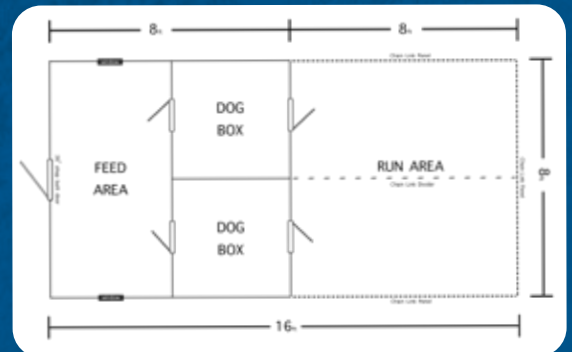

Outdoor Dog Kennels

Outdoor Single Dog Kennel

8x12

$5,785⁰⁰

W	x	L	Price	36 MO	48 MO	60 MO
8	x	12	$5,785	$267.82	$241.04	$214.26

Taxes Additional

8x16

Outdoor Double Dog Kennel

The Outdoor Double Dog Kennel is designed to keep your dogs well cared for and safe without worry.

Our craftsmanship and quality construction will provide years of satisfaction. The outdoor run area is separated by the Chain Link Divider which provides a large enclosure for your dogs or puppies of any size.

$6,775⁰⁰

W	x	L	Price	36 MO	48 MO	60 MO
8	x	16	$6,775	$313.66	$282.29	$250.93

Taxes Additional