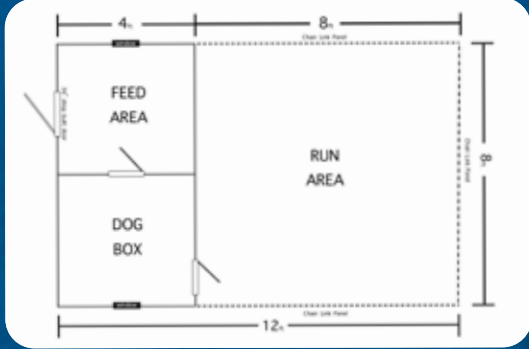

Outdoor Dog Kennels

Outdoor Single Dog Kennel

8x12

$5,785⁰⁰