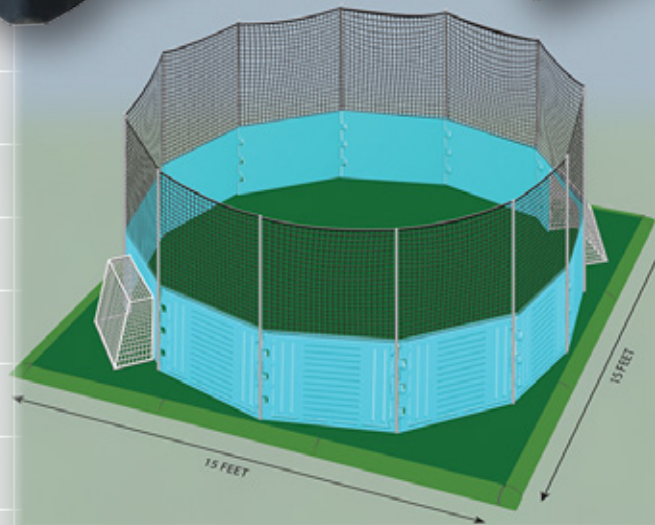

Panel Specs

Size – overall 33" x 33"
 Size – surface 30" x 30"
 Weight – 8 - 9 lbs

QuadraLinks

Our **QuadraLinks GRASS PANELS** are molded from expanded polypropylene pellets, EPP. The panel is designed to lock together with a series of alternating posts and sockets in an overlapping method to create a seamless playing surface. Great for recreational or home installations.

Size – overall 33" x 33"
 Size – surface 30" x 30"
 Weight – 5 - 6 lbs

Ask about our Action Arena Kits.

Perfect small to mid sized play areas.

ACTION TURF

Ideal for soccer, field hockey, party surface, patios, roof tops, decks, rental surface.