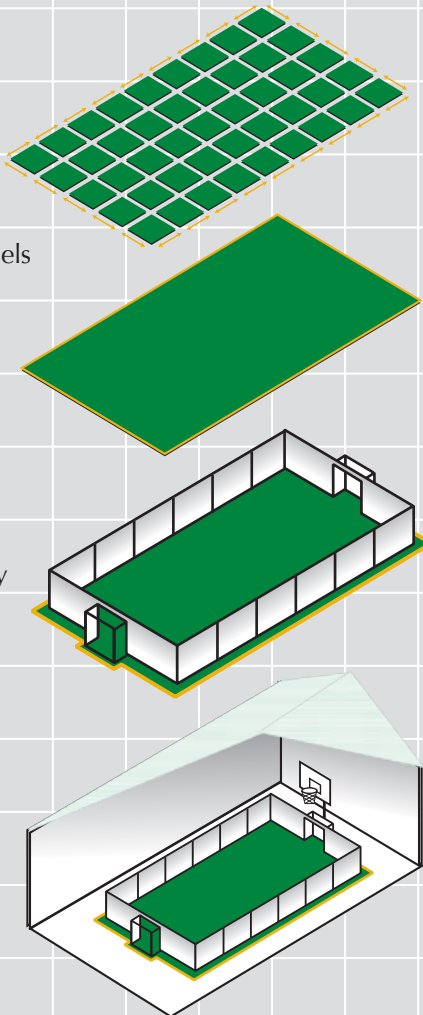

HOW IT WORKS

GRASS PANELS can be used on most any outdoor or indoor level surface. Individual panels are assembled and finished with edges to your specific dimensions. Then add whatever boundary is needed for your activity. **GRASS PANELS** are great for temporary or semi permanent sports/play surfaces for soccer, football, general play surface and many others. Easily convert most any level area suitable for your outdoor or indoor activity.

- Determine the size of your play area.
- Determine the number of panels and edging needed.
- Join the panels by using the built-in interlocking system.
- Secure the edges with protective trim.
- You're ready to play.
- Ideal for outdoor or indoor use

Panel Specs

Size – overall 33" x 33"
 Size – surface 30" x 30"
 Weight – 8 - 9 lbs

QuadraLinks

Our **QuadraLinks GRASS PANELS** are molded from expanded polypropylene pellets, EPP. The panel is designed to lock together with a series of alternating posts and sockets in an overlapping method to create a seamless playing surface. Great for recreational or home installations.

QuadraLinks can be customized to your needs with a variety of synthetic grass surfaces that are made of soft and durable polyethylene. Edging is also available to make your installation complete.

Panel Specs