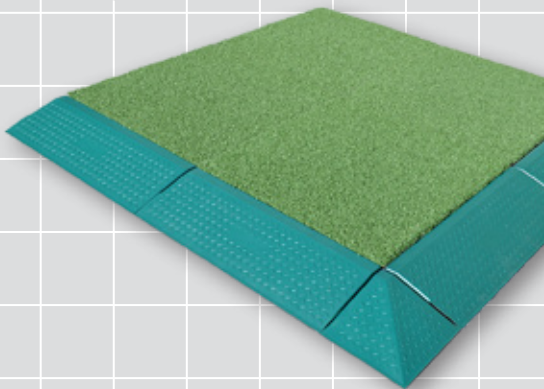

Panel Specs

Size – overall 33" x 33"
 Size – surface 30" x 30"
 Weight – 8 - 9 lbs

QuadraLinks

Our **QuadraLinks GRASS PANELS** are molded from expanded polypropylene pellets, EPP. The panel is designed to lock together with a series of alternating posts and sockets in an overlapping method to create a seamless playing surface. Great for recreational or home installations.

QuadraLinks can be customized to your needs with a variety of synthetic grass surfaces that are made of soft and durable polyethylene. Edging is also available to make your installation complete.

Panel Specs

Size – overall 33" x 33"
 Size – surface 30" x 30"
 Weight – 5 - 6 lbs

Ask about our Action Arena Kits.

Perfect small to mid sized play areas.

ACTION TURF

Ideal for soccer, field hockey, party surface, patios, roof tops, decks, rental surface.

PLAY TURF

Ideal for golf putting surface, party, patios, decks, tennis, volleyball, general purpose surface.

REC TURF

Ideal for soccer, general recreation, training, general purpose play surface.

LAWN TURF