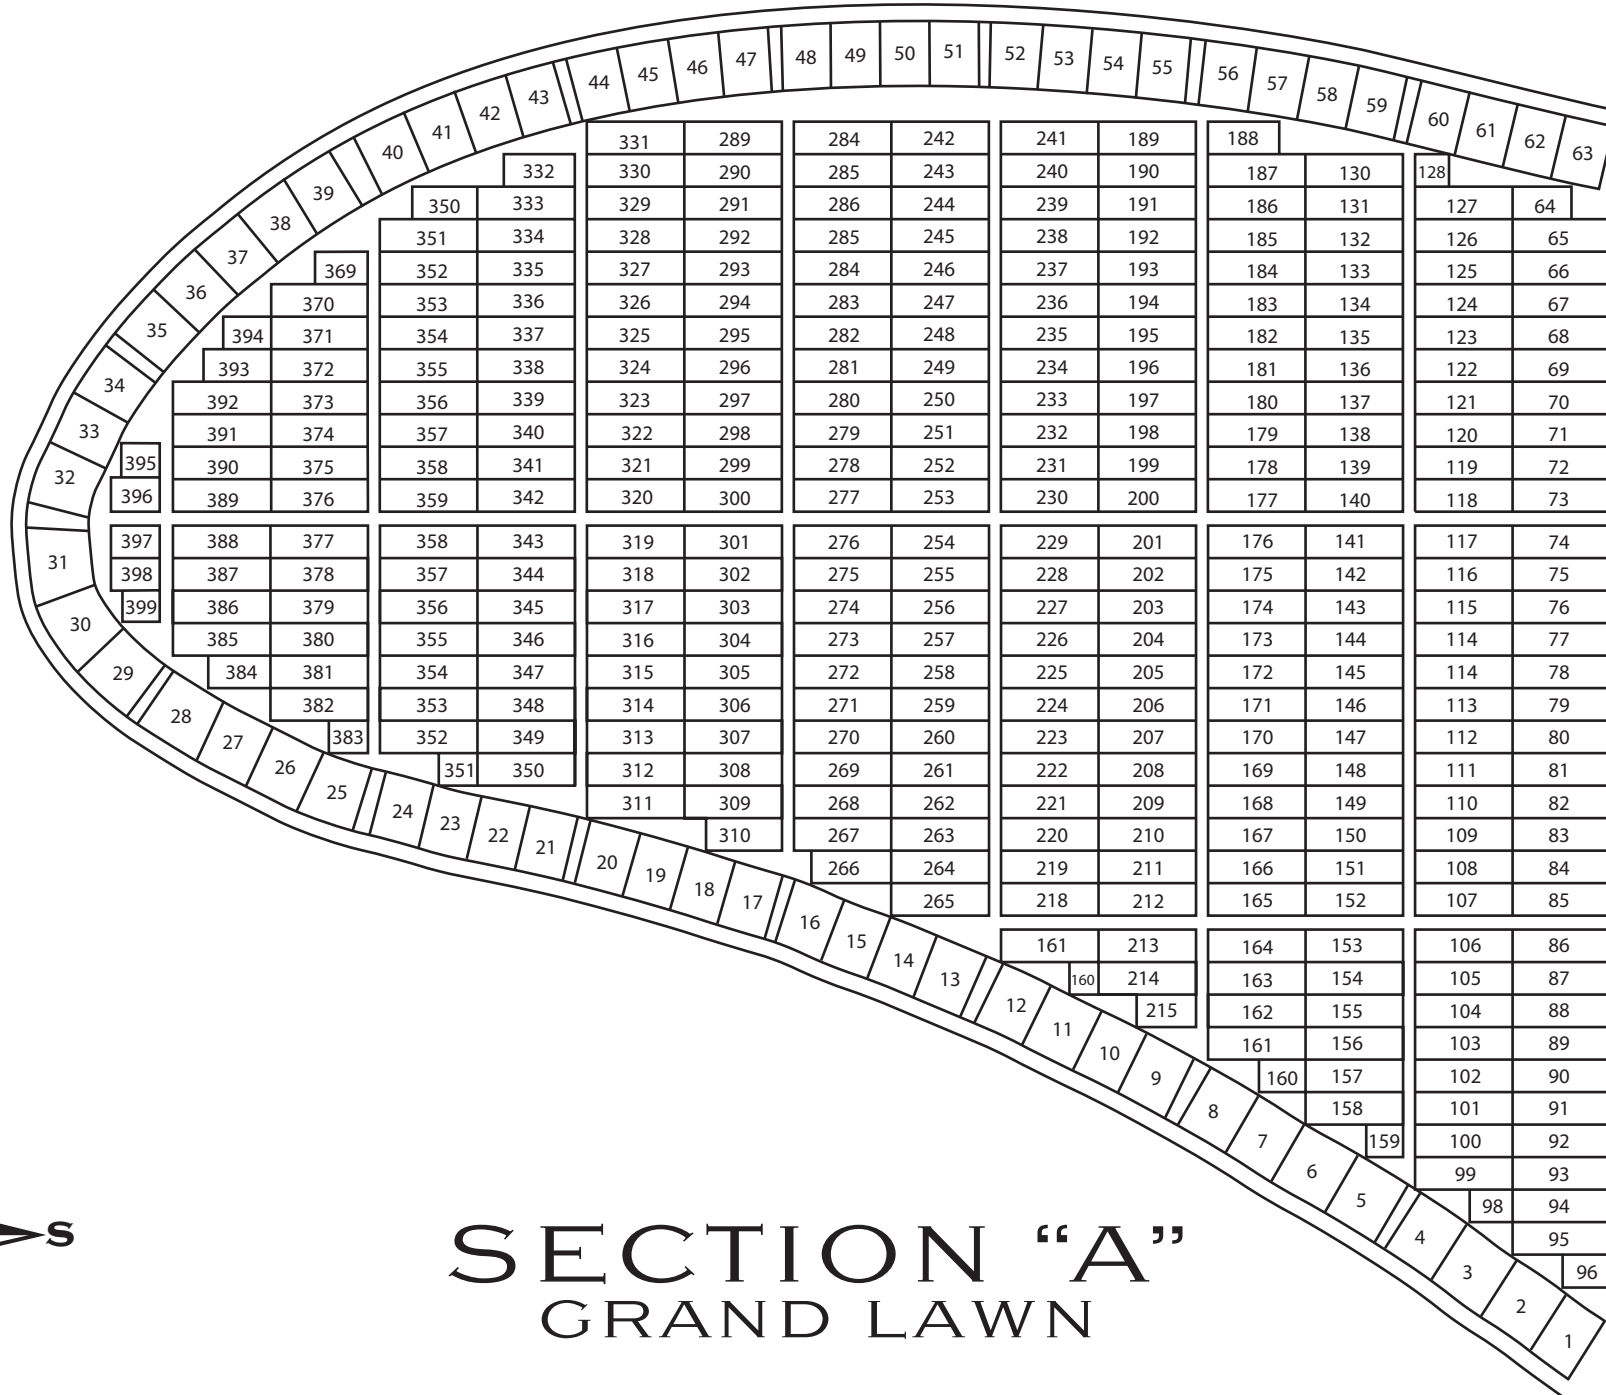

# ROSEDALE MEMORIAL PARK

50 LAKE MICHIGAN DR. GRAND RAPIDS, MI 49534

(616)453-2412 ~ ROSEDALEMP.COM

## SECTION "A" GRAND LAWN