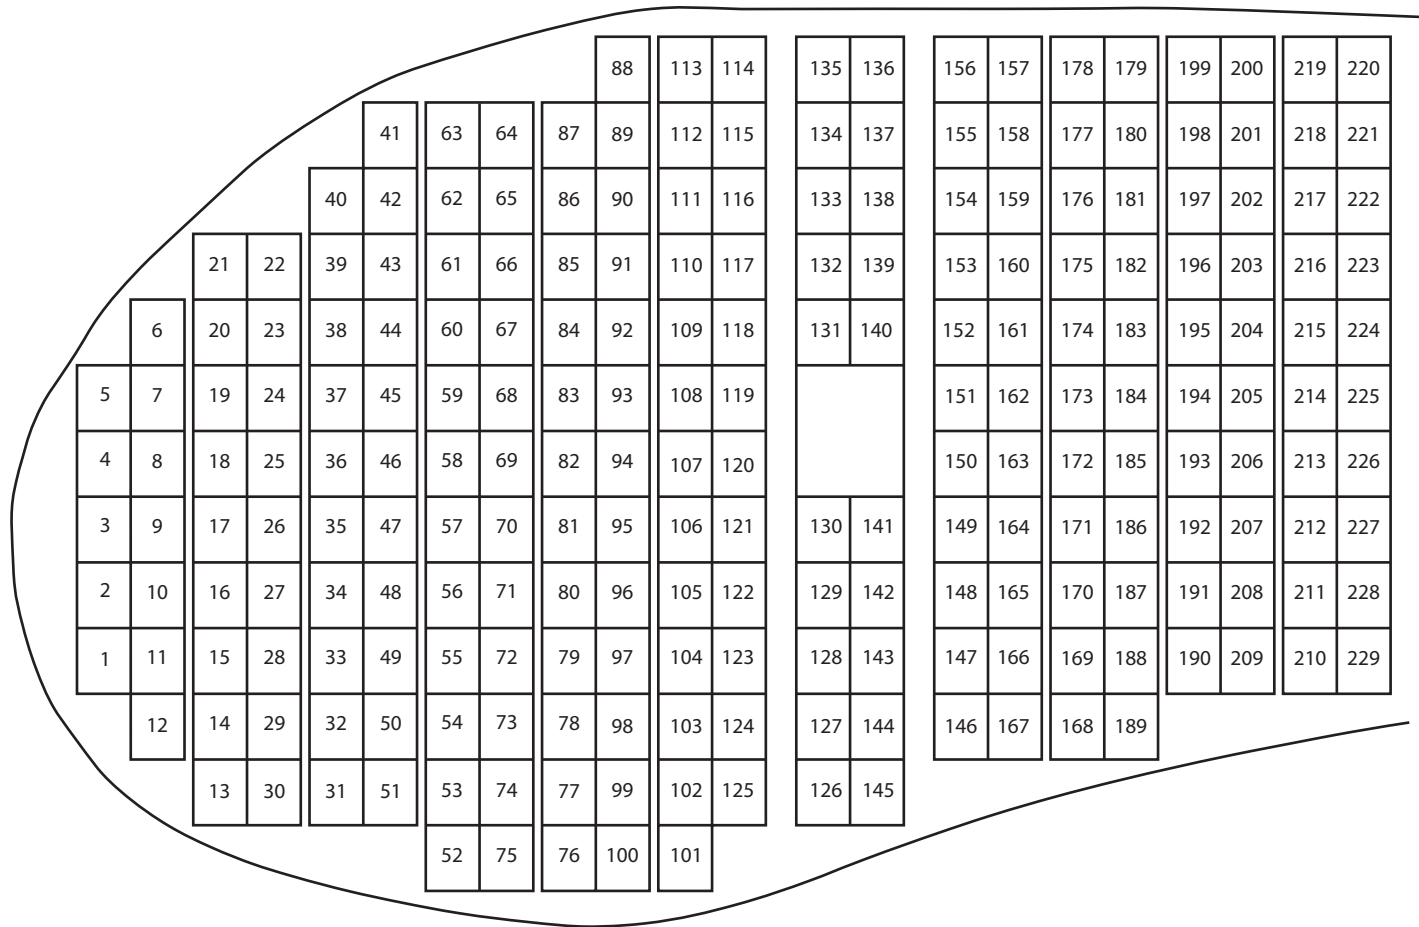

ROSEDALE MEMORIAL PARK

50 LAKE MICHIGAN DR. GRAND RAPIDS, MI 49534

(616)453-2412 ~ ROSEDALEMP.COM

SECTION "AA-1" COMPANION ESTATE