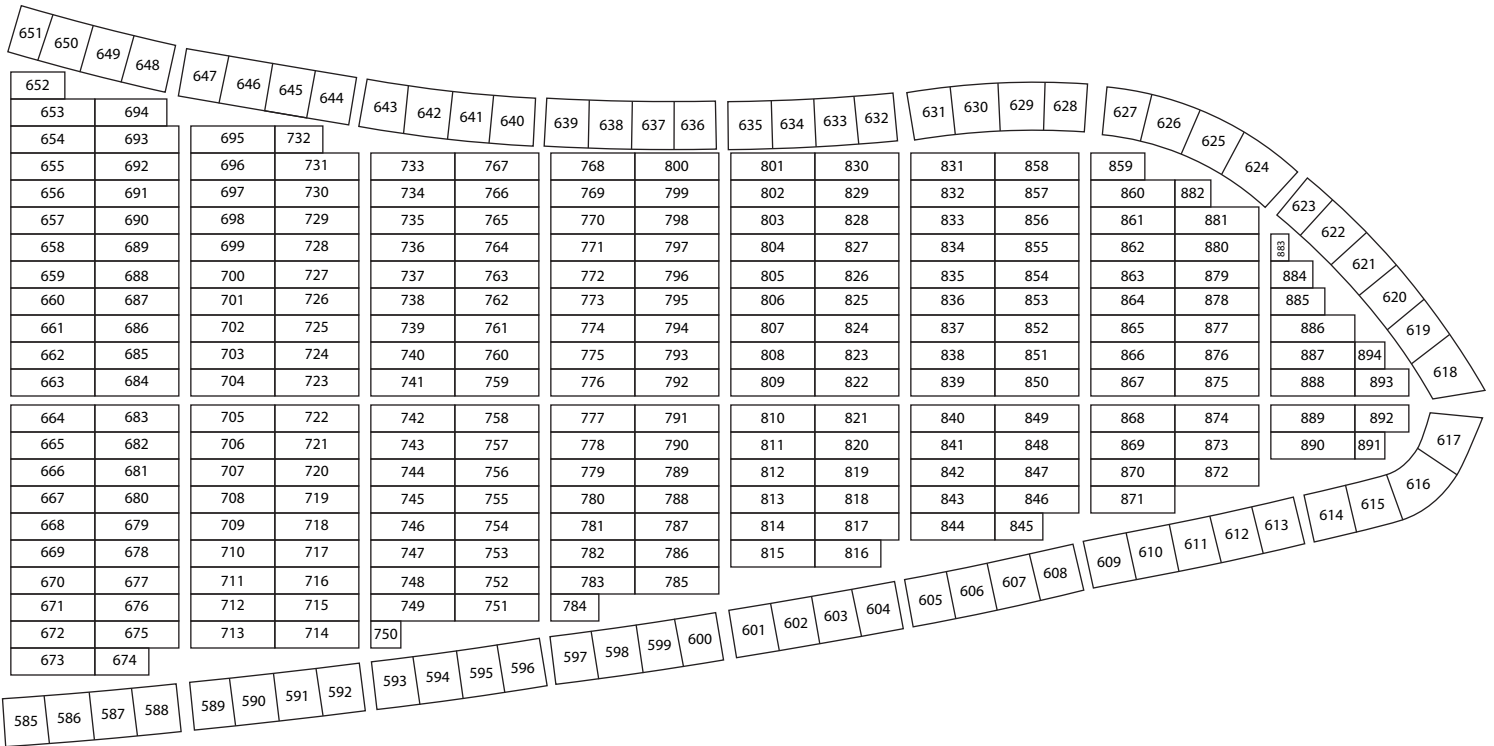

ROSEDALE MEMORIAL PARK

50 LAKE MICHIGAN DR. GRAND RAPIDS, MI 49534

(616)453-2412 ~ ROSEDALEMP.COM

SECTION "C" (SOUTH END) ARBOR VISTA