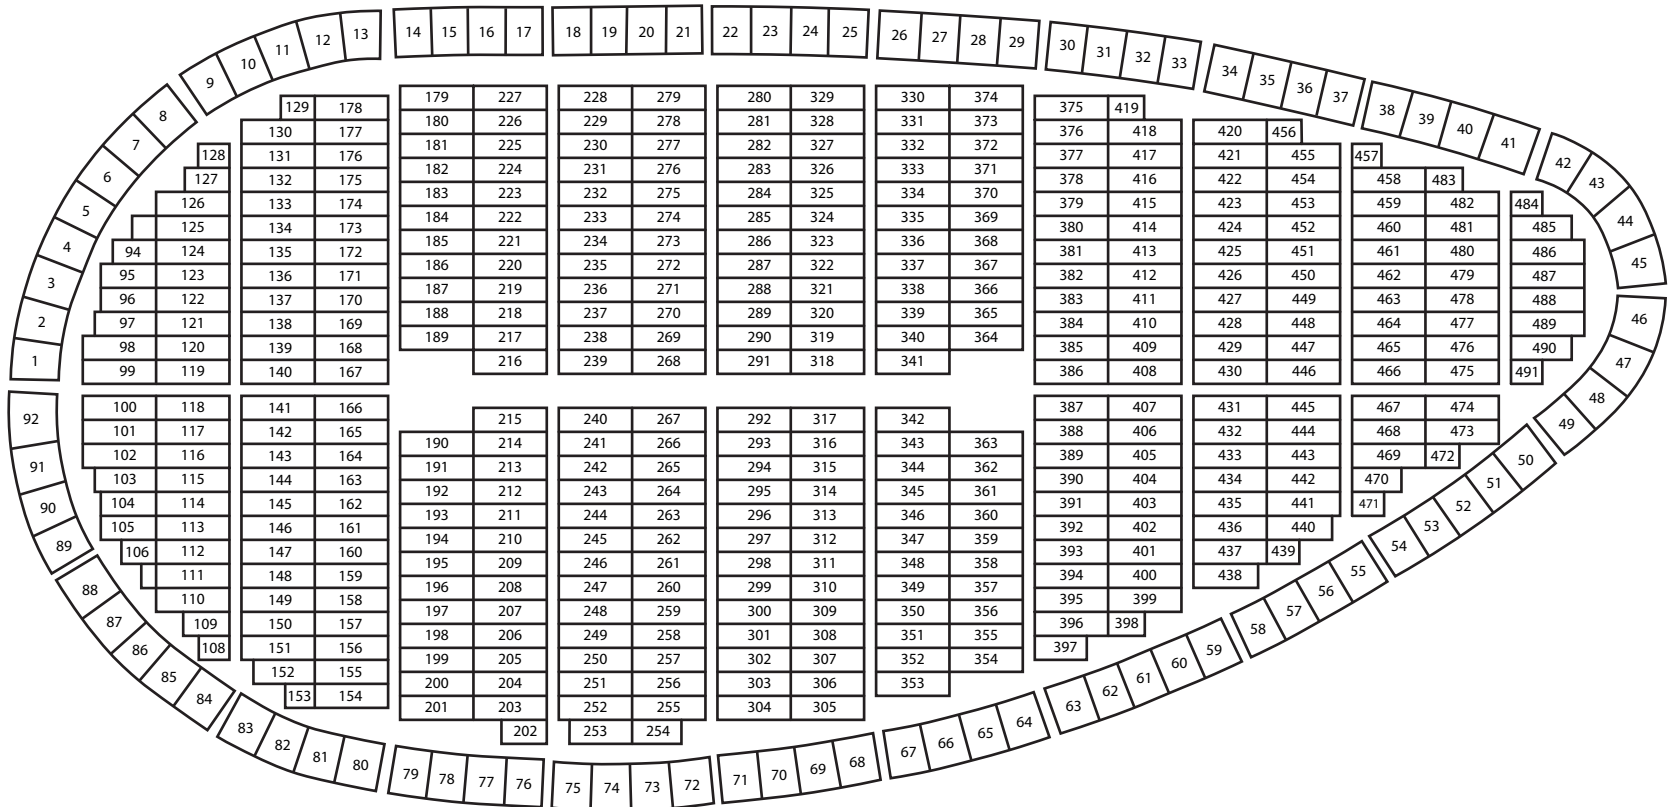

ROSEDALE MEMORIAL PARK

50 LAKE MICHIGAN DR. GRAND RAPIDS, MI 49534

(616)453-2412 ~ ROSEDALEMP.COM

SECTION "D" GARDEN OF ROSES