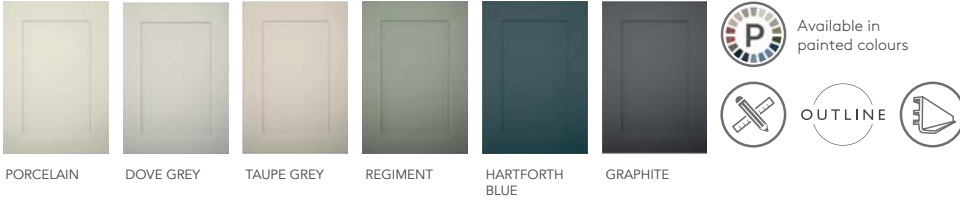

HUNTON

PORCELAIN DOVE GREY TAUPE GREY REGIMENT HARTFORTH BLUE GRAPHITE