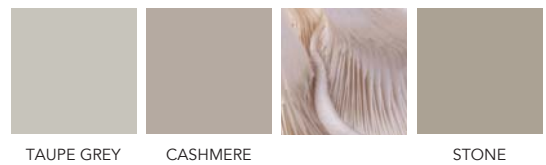

MID-TONE NEUTRALS