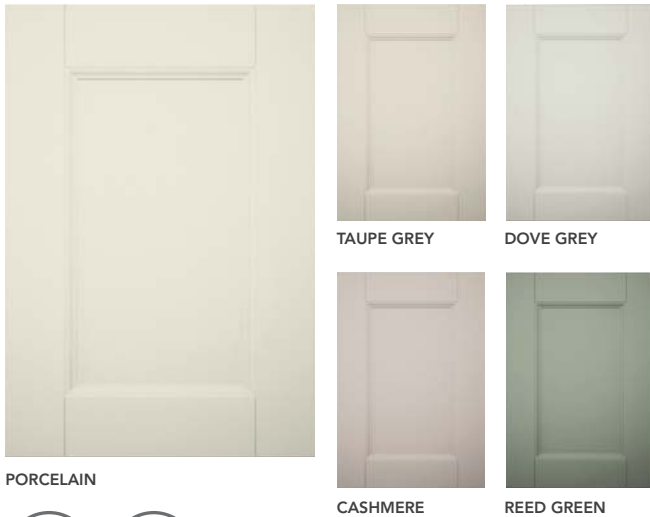

Belsay Beaded

For a soft, classic look, this Belsay Beaded kitchen in Taupe Grey showcases an array of traditional elements, from the inner beaded frame to a classic moulded plinth. Open shelving, a signature country-style feature, is displayed on a decorative tongue and groove panel for added detail. Overall, creating a traditional, premium look at Belsay's affordable price point.

Doors: Belsay Beaded Taupe Grey
Worksurface: Strata Ceramic Gold Antico
Handles: Mayfair Aged Brass Bow Handle (H268.96.AB)
& Stivichall Knob (K266.33.AB)