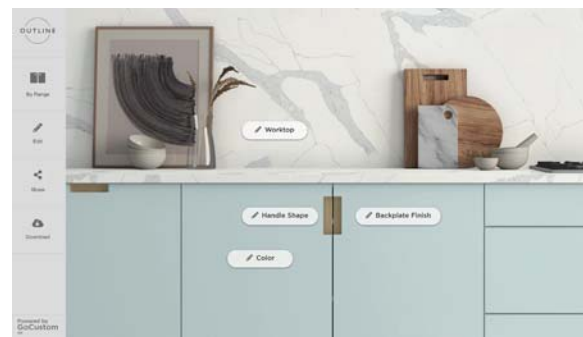

EXPLORE THE WEALTH OF OUTLINE OPTIONS AVAILABLE

by using our Configurator online

With over 2,500 combinations, this handy tool is the easiest way to explore our collection of door styles, colours and backplate options.

Share your finished creation with your kitchen designer who will be able to continue you on your journey to your dream kitchen.

Discover all the possibilities today

www.outlinekitchens.co.uk