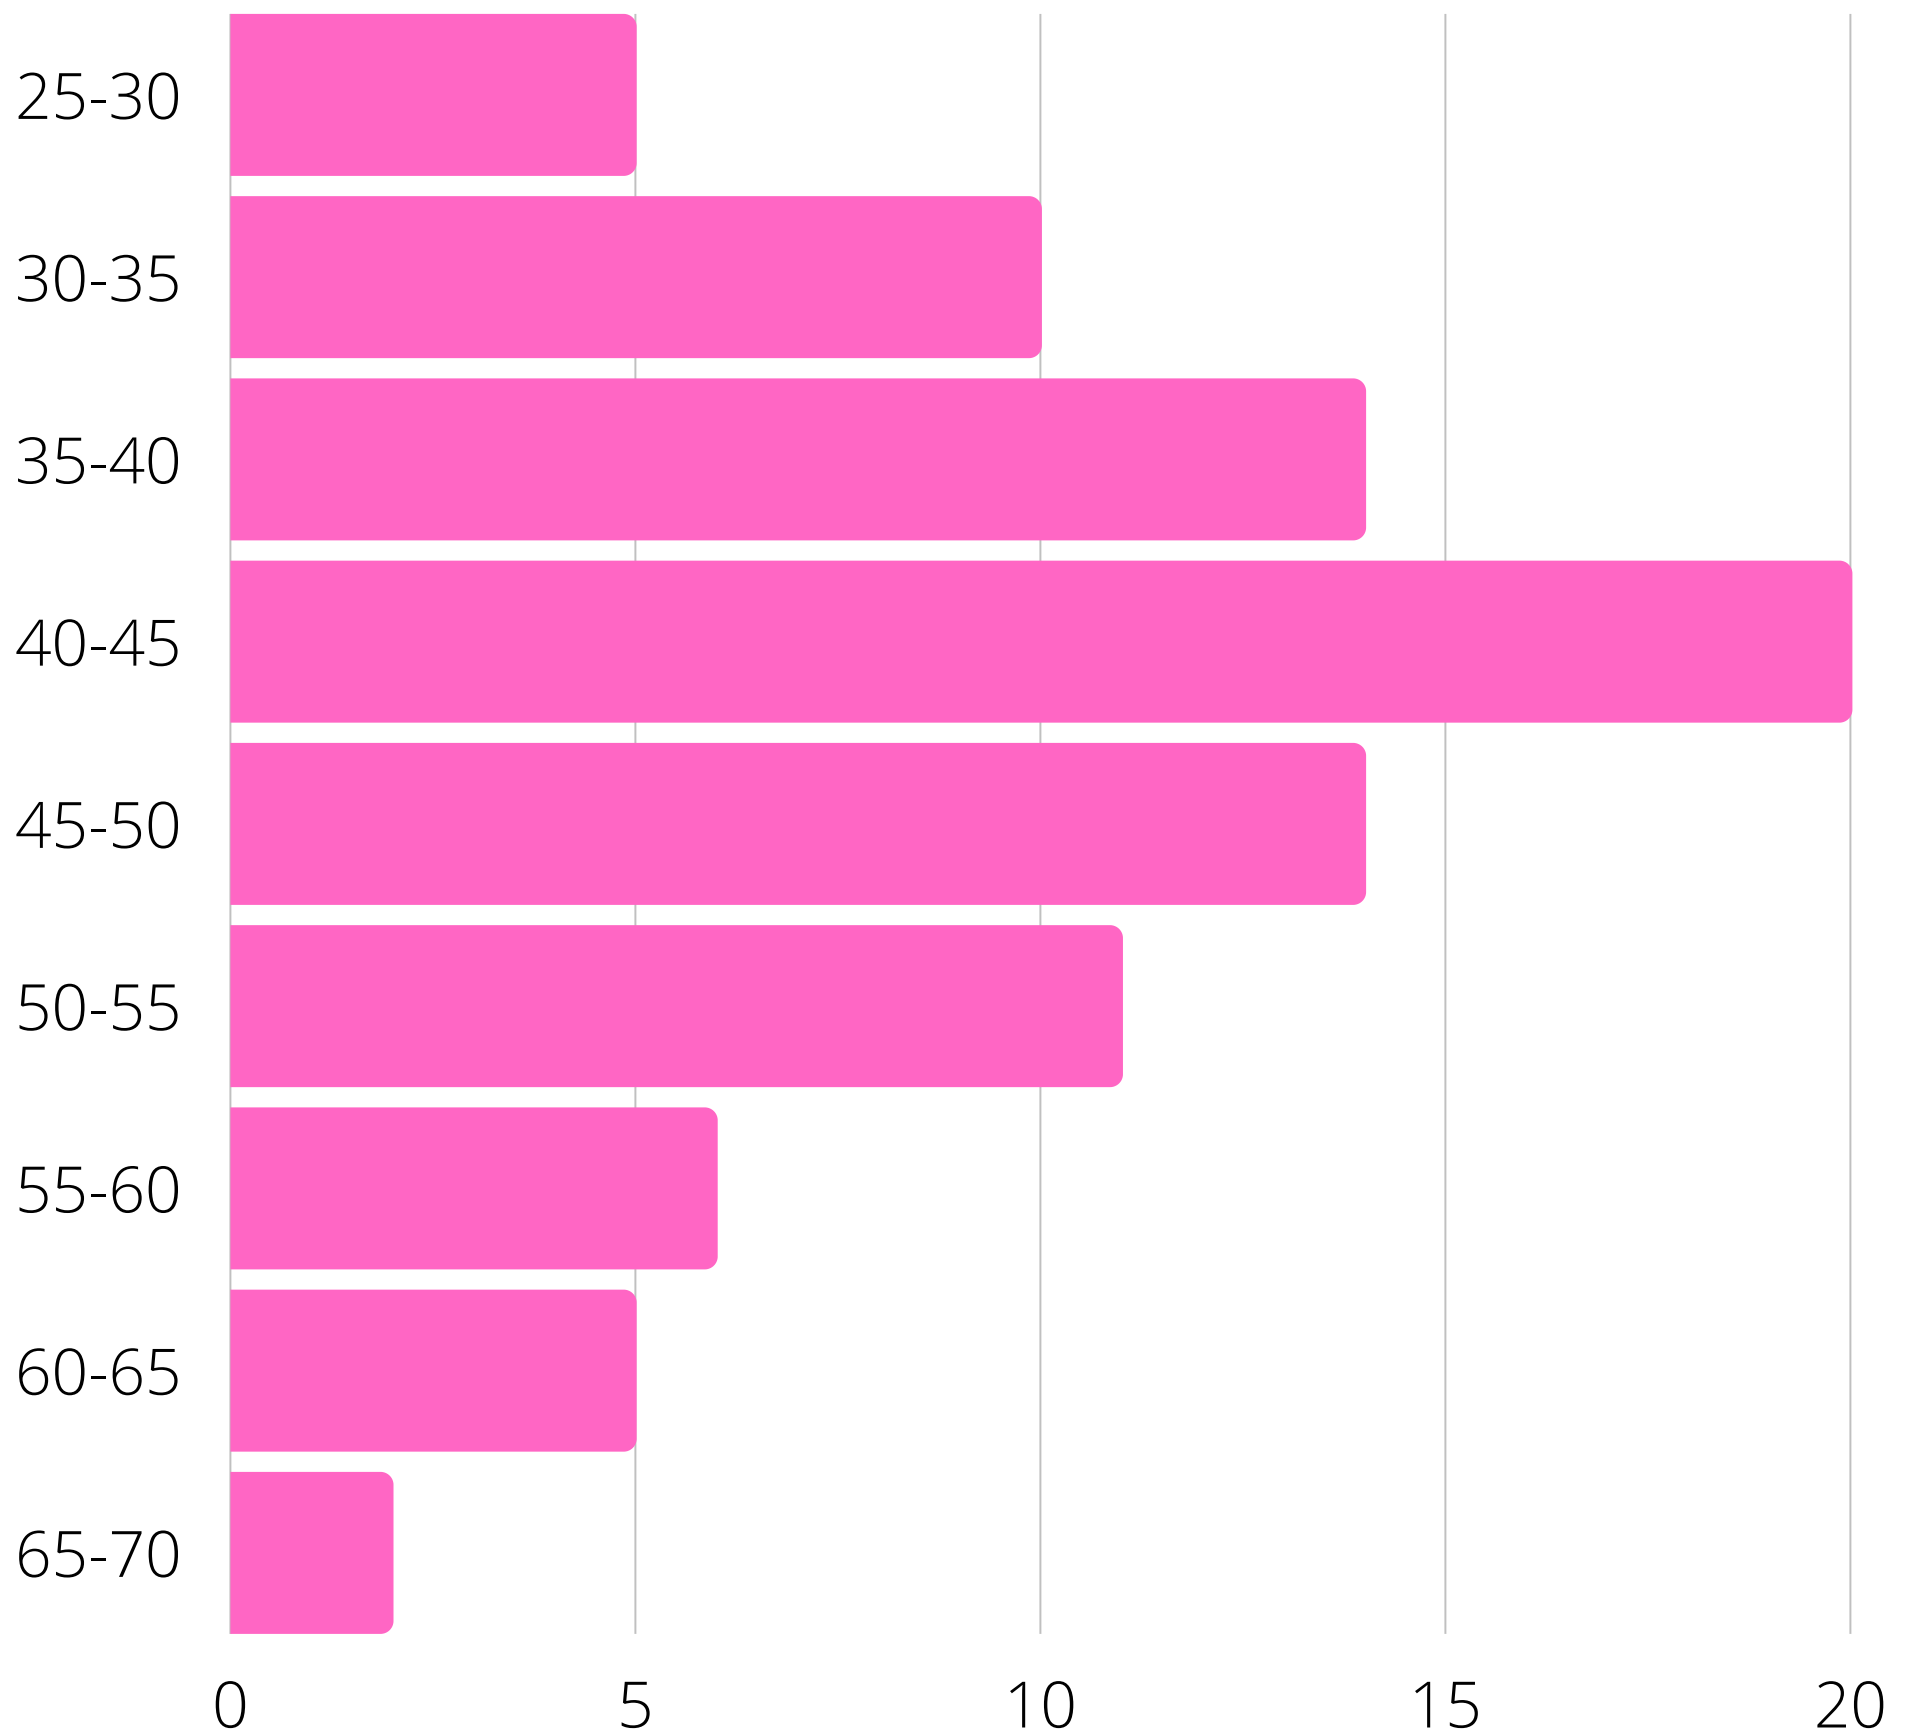

56 % Women

44 % Men

100

75

50

25

0

87
WOMEN

69
MEN

Male / Female Ratio

Ladies Treatment Stats

Mens Treatment Stats

Customer Age Ranges (Female)

Precise Ages of FEMALE Customers

29	29	29	29	30	30	31	31	32
33	33	34	34	34	35	35	36	36
37	37	37	37	38	39	39	39	39
39	39	40	40	40	41	41	42	42
43	43	43	43	43	43	44	44	44
44	45	45	45	45	45	46	47	47
47	47	48	48	48	48	48	49	49
49	50	51	51	52	54	54	54	54
54	55	56	56	56	58	59	60	61
62	62	62	63	68	69			

Customer Age Ranges (Male)

Precise Ages of MALE Customers

22	24	27	28	29	30	30	30
31	33	34	35	35	35	38	40
40	41	43	43	43	44	44	46
46	46	47	47	48	48	48	48
49	49	50	50	50	50	50	50
50	50	51	51	51	51	51	52
52	53	53	53	54	55	56	56
57	59	60	60	61	62	62	64
65	65	67	67	73			

Mens Age Ranges (Intimate Waxing)

Mens Age Ranges (Back Waxing)