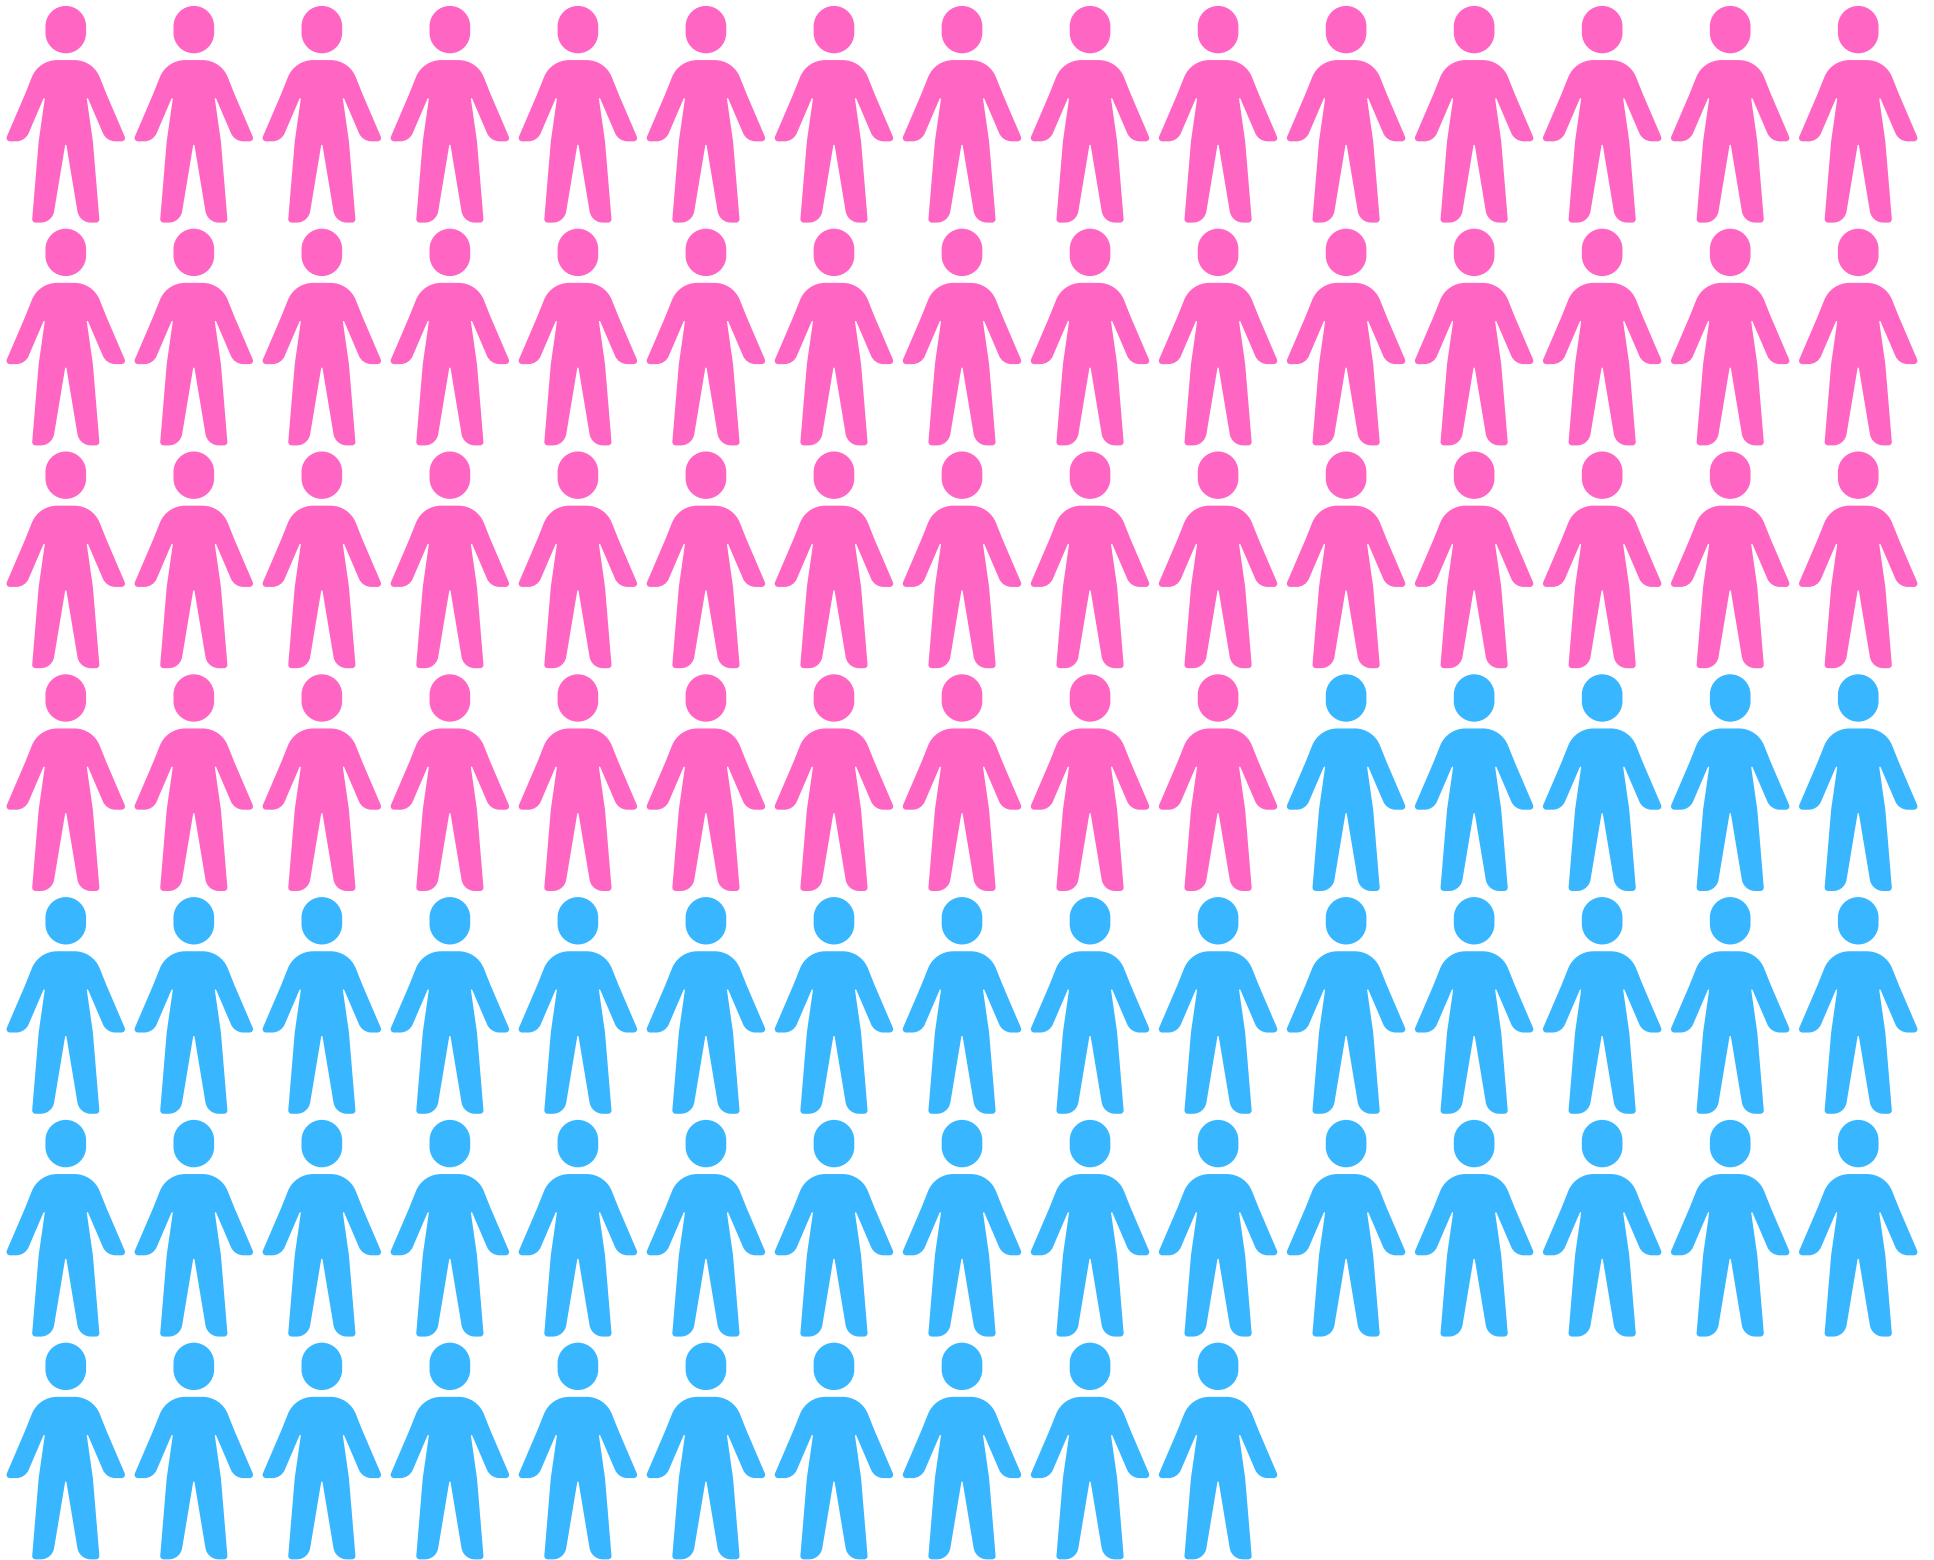

56 % Women

44 % Men

100

75

50

25

0

87
WOMEN

69
MEN

Male / Female Ratio

Ladies Treatment Stats

Mens Treatment Stats

Customer Age Ranges (Female)

Precise Ages of FEMALE Customers

29	29	29	29	30	30	31	31	32
33	33	34	34	34	35	35	36	36
37	37	37	37	38	39	39	39	39
39	39	40	40	40	41	41	42	42
43	43	43	43	43	43	44	44	44
44	45	45	45	45	45	46	47	47
47	47	48	48	48	48	48	49	49
49	50	51	51	52	54	54	54	54
54	55	56	56	56	58	59	60	61
62	62	62	63	68	69			

Customer Age Ranges (Male)

Precise Ages of MALE Customers

22	24	27	28	29	30	30	30
31	33	34	35	35	35	38	40
40	41	43	43	43	44	44	46
46	46	47	47	48	48	48	48
49	49	50	50	50	50	50	50
50	50	51	51	51	51	51	52
52	53	53	53	54	55	56	56
57	59	60	60	61	62	62	64
65	65	67	67	73			

Mens Age Ranges (Intimate Waxing)

Mens Age Ranges (Back Waxing)