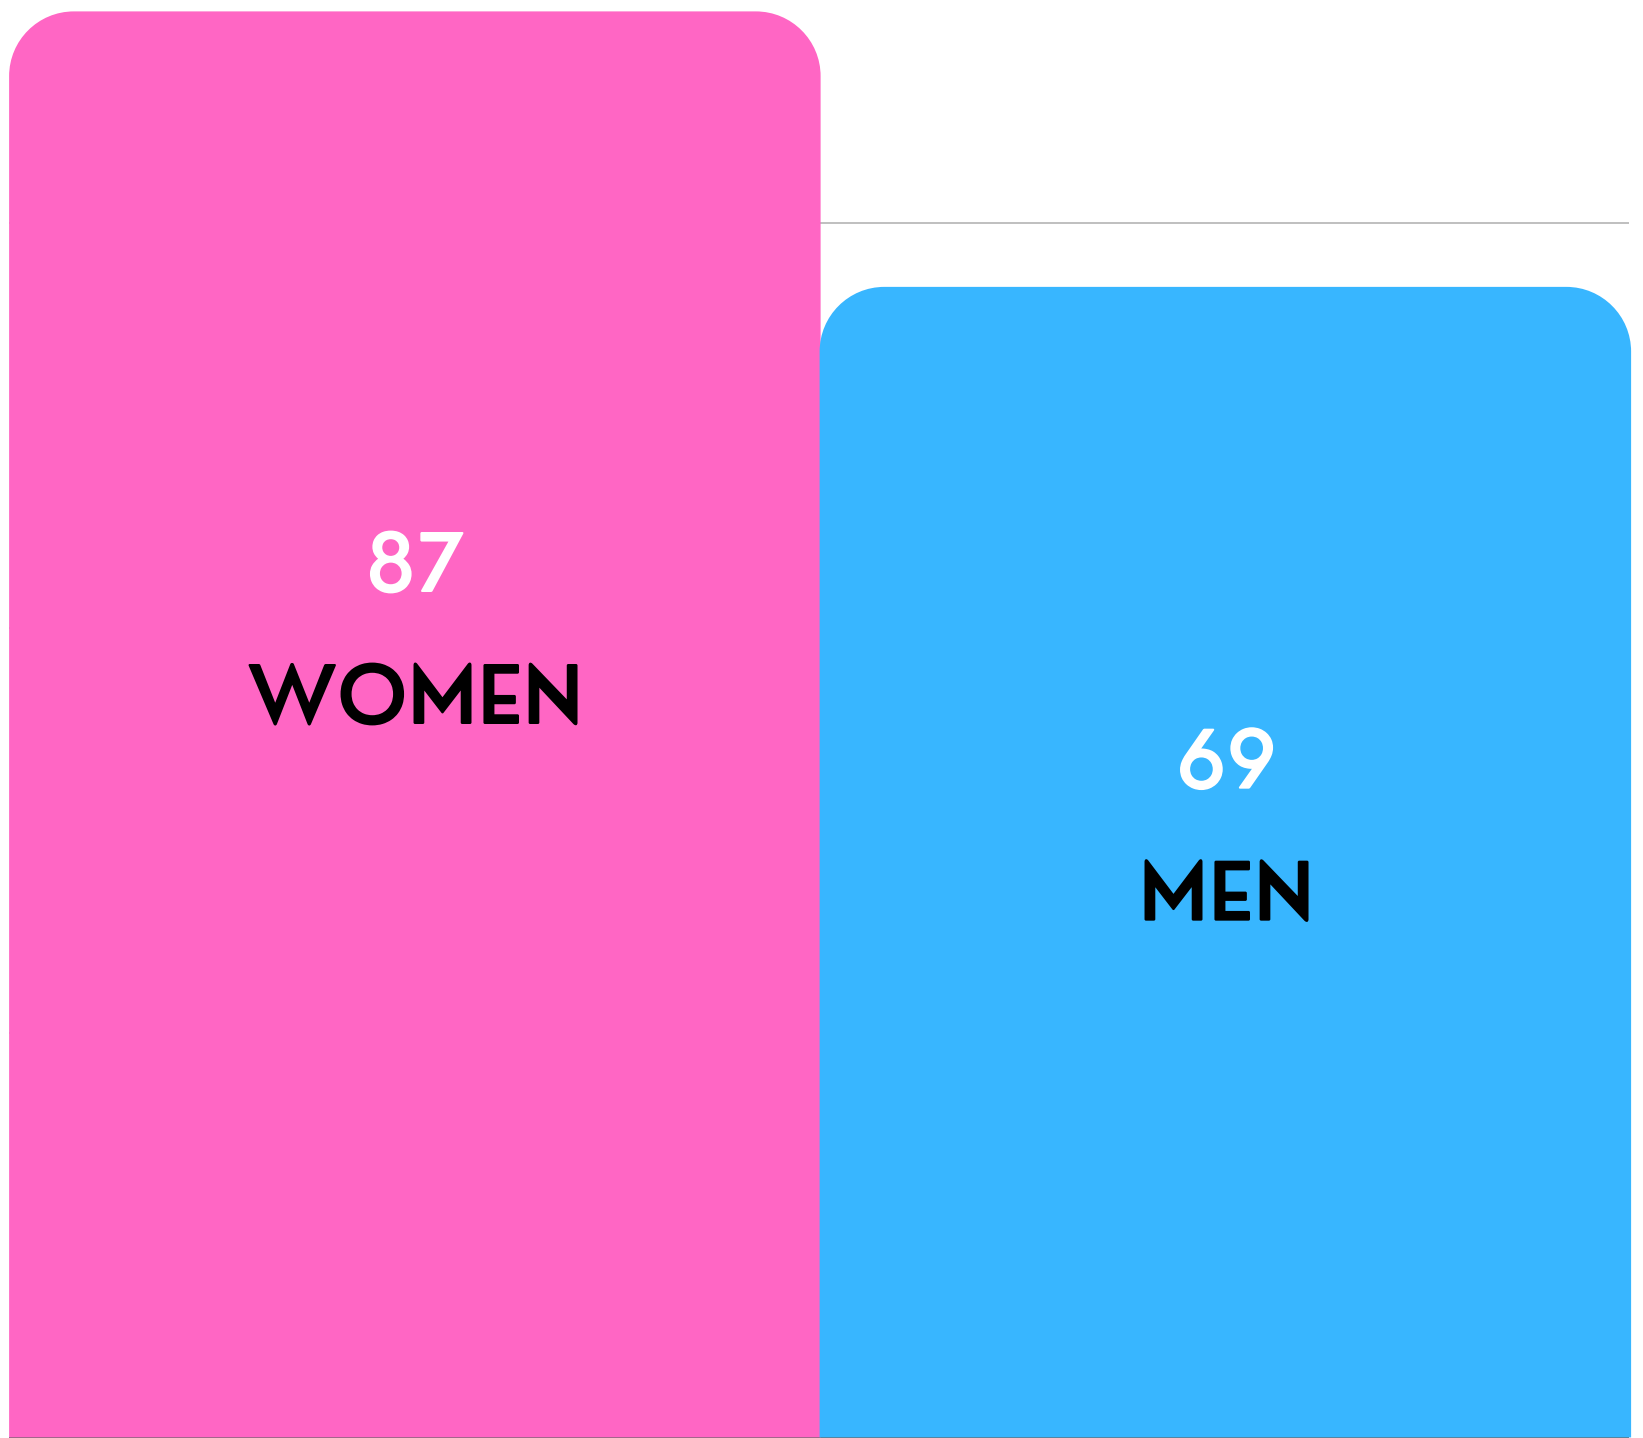

56 % Women

44 % Men

100

75

50

25

0

87
WOMEN

69
MEN

Male / Female Ratio

Ladies Treatment Stats

Mens Treatment Stats

Customer Age Ranges (Female)

Precise Ages of FEMALE Customers

29	29	29	29	30	30	31	31	32
33	33	34	34	34	35	35	36	36
37	37	37	37	38	39	39	39	39
39	39	40	40	40	41	41	42	42
43	43	43	43	43	43	44	44	44
44	45	45	45	45	45	46	47	47
47	47	48	48	48	48	48	49	49
49	50	51	51	52	54	54	54	54
54	55	56	56	56	58	59	60	61
62	62	62	63	68	69			

Customer Age Ranges (Male)

Precise Ages of MALE Customers

22	24	27	28	29	30	30	30
31	33	34	35	35	35	38	40
40	41	43	43	43	44	44	46
46	46	47	47	48	48	48	48
49	49	50	50	50	50	50	50
50	50	51	51	51	51	51	52
52	53	53	53	54	55	56	56
57	59	60	60	61	62	62	64
65	65	67	67	73			

Mens Age Ranges (Intimate Waxing)

Mens Age Ranges (Back Waxing)