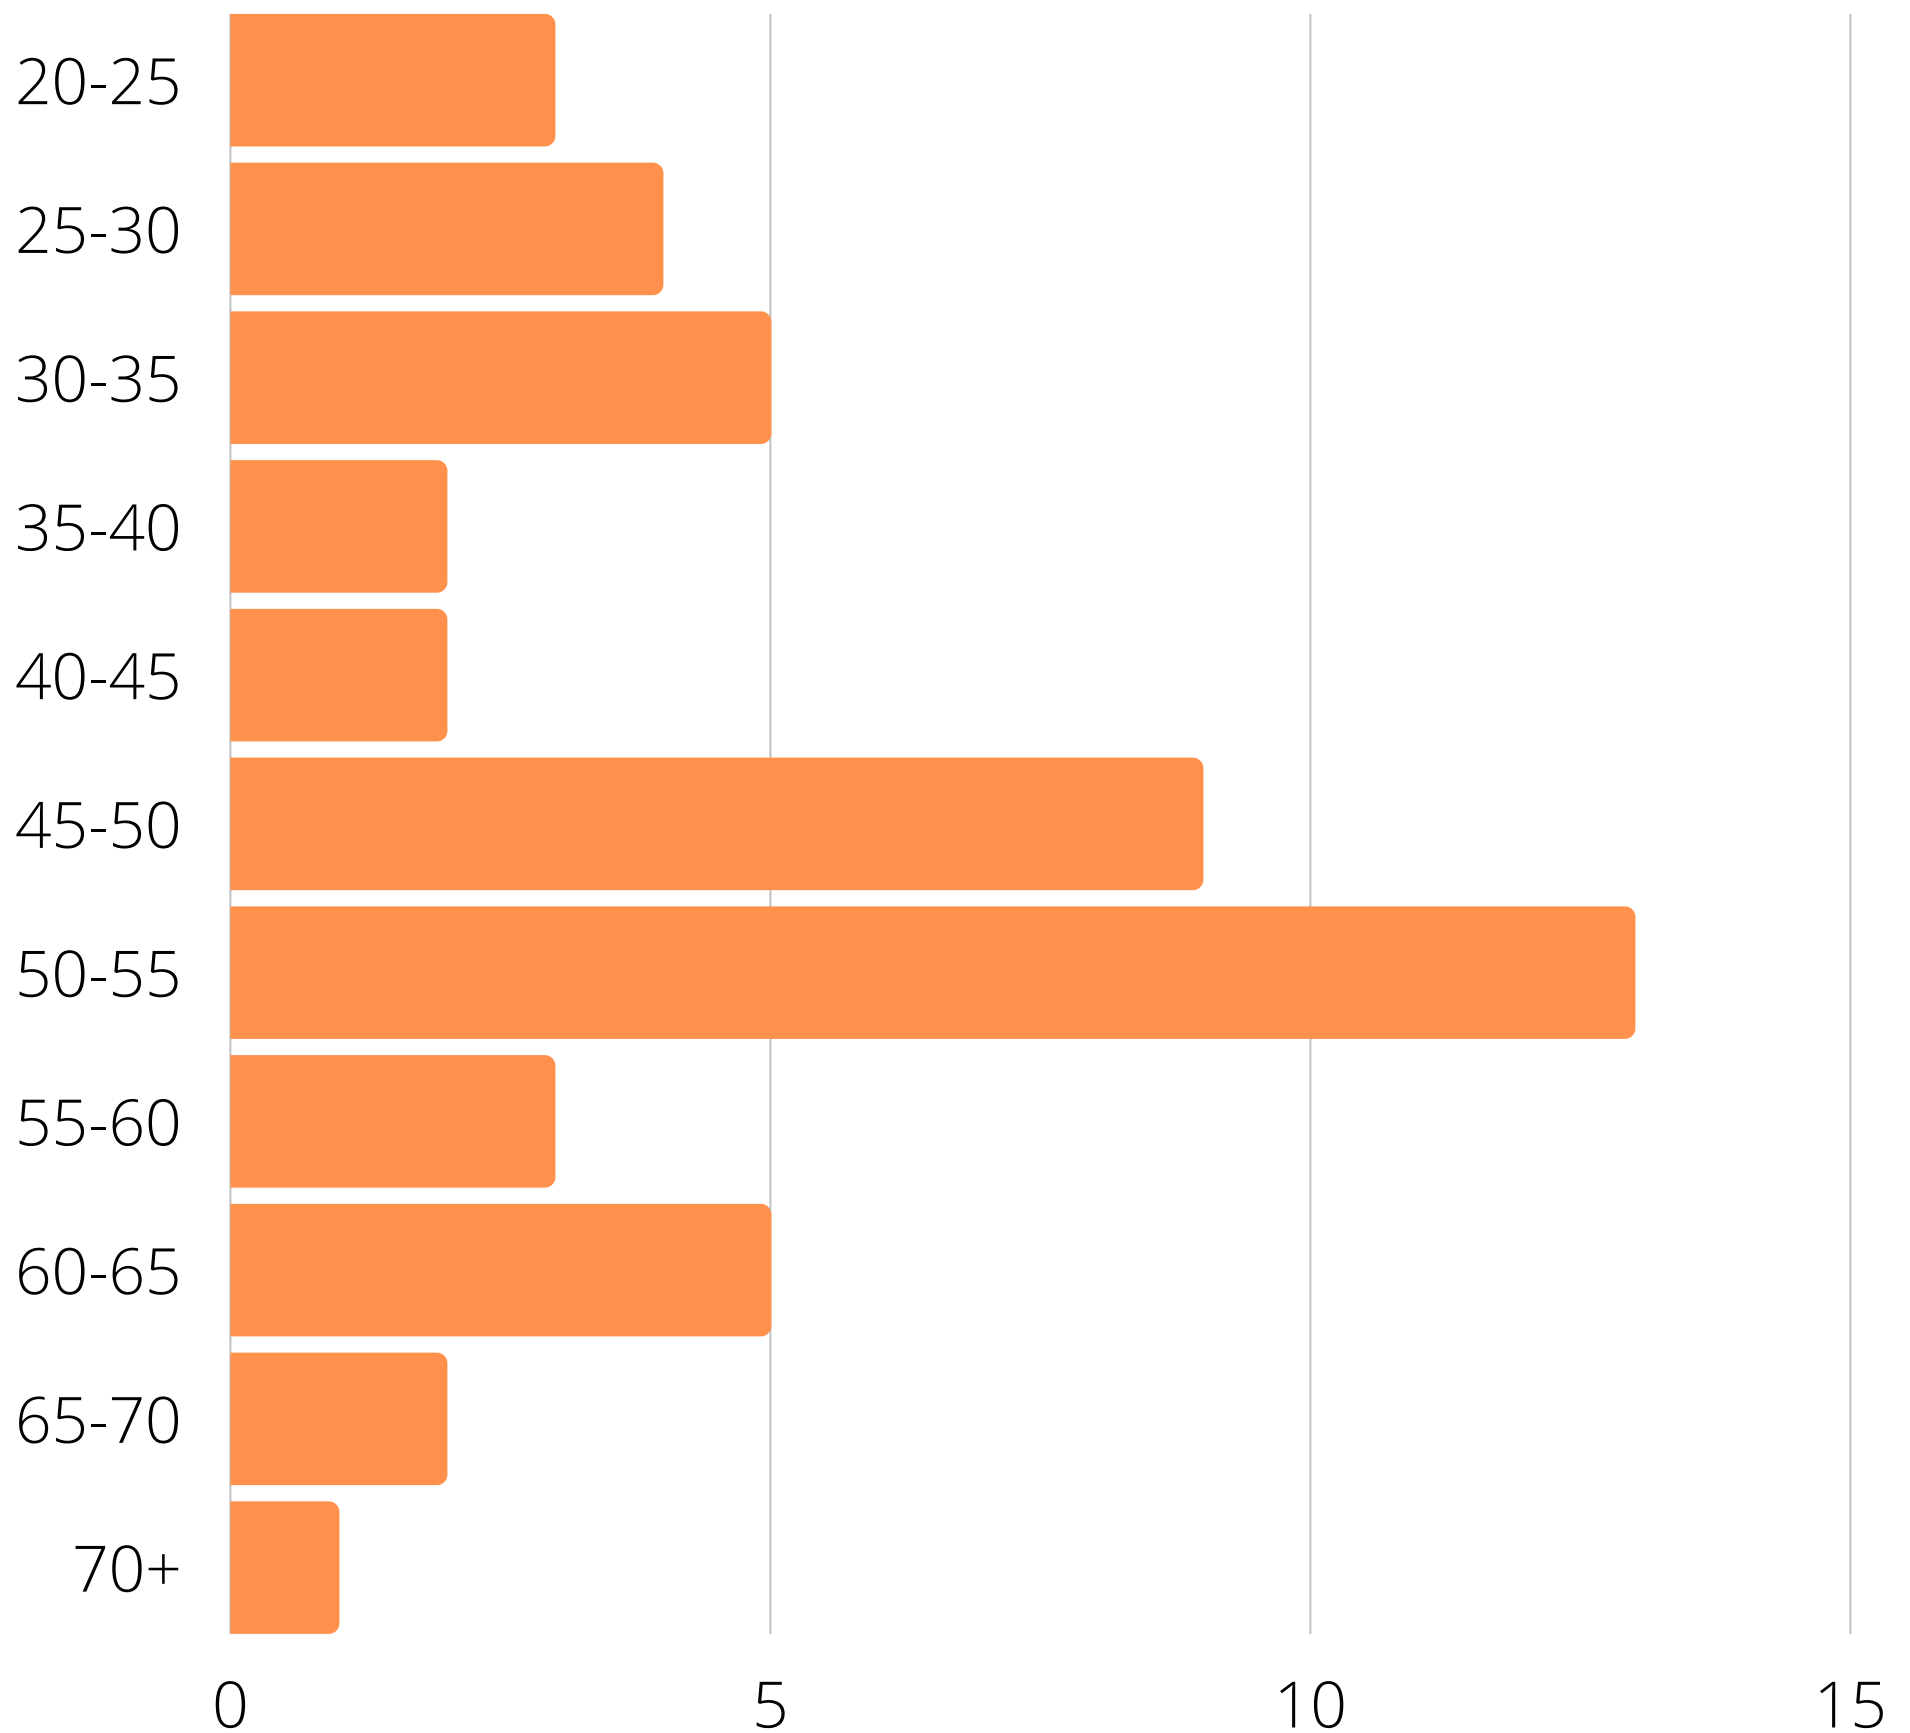

56 % Women

44 % Men

100

75

50

25

0

87
WOMEN

69
MEN

Male / Female Ratio

Ladies Treatment Stats

Mens Treatment Stats

Customer Age Ranges (Female)

Precise Ages of FEMALE Customers

29	29	29	29	30	30	31	31	32
33	33	34	34	34	35	35	36	36
37	37	37	37	38	39	39	39	39
39	39	40	40	40	41	41	42	42
43	43	43	43	43	43	44	44	44
44	45	45	45	45	45	46	47	47
47	47	48	48	48	48	48	49	49
49	50	51	51	52	54	54	54	54
54	55	56	56	56	58	59	60	61
62	62	62	63	68	69			

Customer Age Ranges (Male)

Precise Ages of MALE Customers

22	24	27	28	29	30	30	30
31	33	34	35	35	35	38	40
40	41	43	43	43	44	44	46
46	46	47	47	48	48	48	48
49	49	50	50	50	50	50	50
50	50	51	51	51	51	51	52
52	53	53	53	54	55	56	56
57	59	60	60	61	62	62	64
65	65	67	67	73			

Mens Age Ranges (Intimate Waxing)

Mens Age Ranges (Back Waxing)