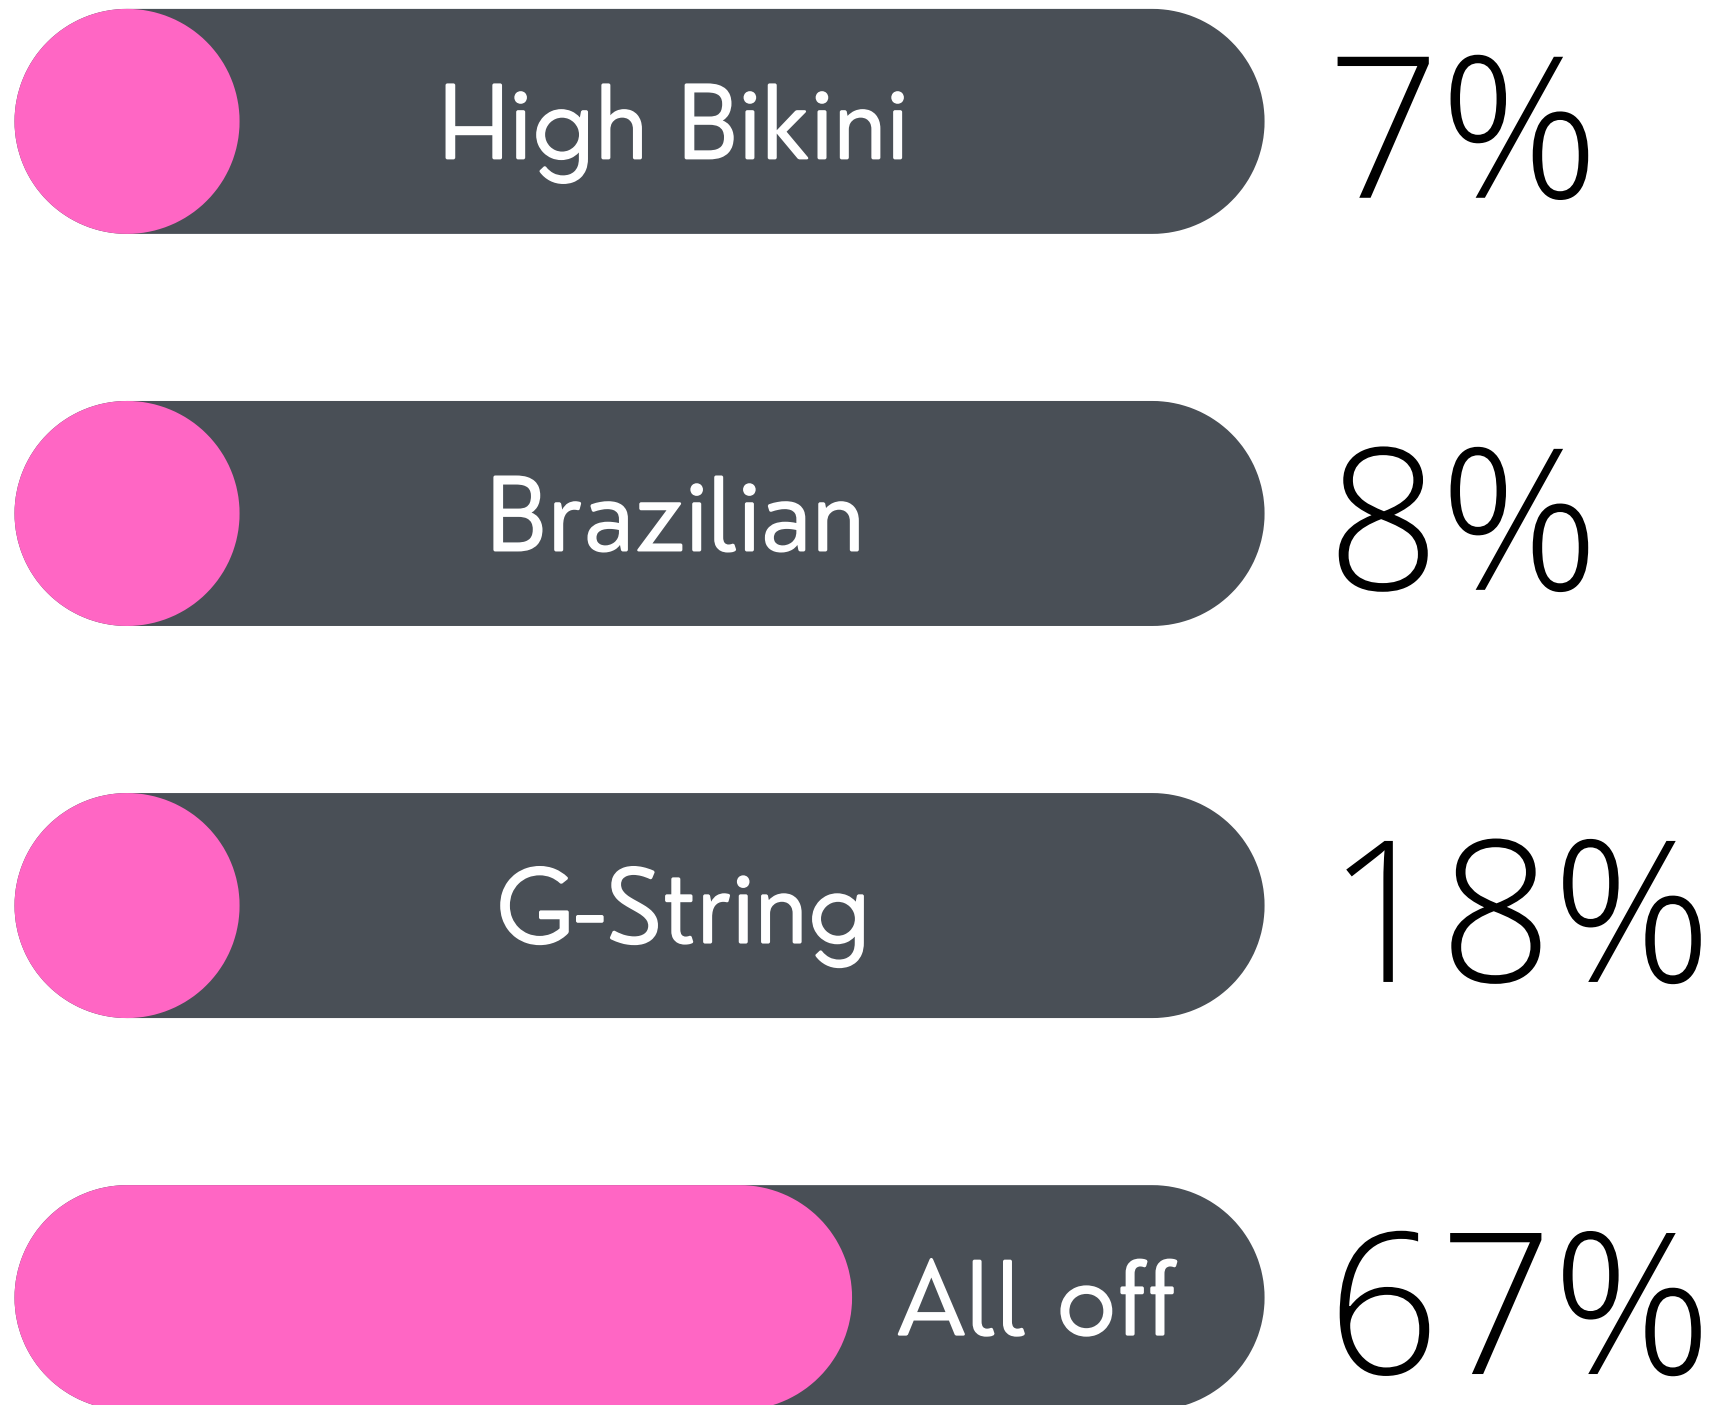

56 % Women

44 % Men

100

75

50

25

0

87
WOMEN

69
MEN

Male / Female Ratio

Ladies Treatment Stats

Mens Treatment Stats

Customer Age Ranges (Female)

Precise Ages of FEMALE Customers

29	29	29	29	30	30	31	31	32
33	33	34	34	34	35	35	36	36
37	37	37	37	38	39	39	39	39
39	39	40	40	40	41	41	42	42
43	43	43	43	43	43	44	44	44
44	45	45	45	45	45	46	47	47
47	47	48	48	48	48	48	49	49
49	50	51	51	52	54	54	54	54
54	55	56	56	56	58	59	60	61
62	62	62	63	68	69			

Customer Age Ranges (Male)

Precise Ages of MALE Customers

22	24	27	28	29	30	30	30
31	33	34	35	35	35	38	40
40	41	43	43	43	44	44	46
46	46	47	47	48	48	48	48
49	49	50	50	50	50	50	50
50	50	51	51	51	51	51	52
52	53	53	53	54	55	56	56
57	59	60	60	61	62	62	64
65	65	67	67	73			