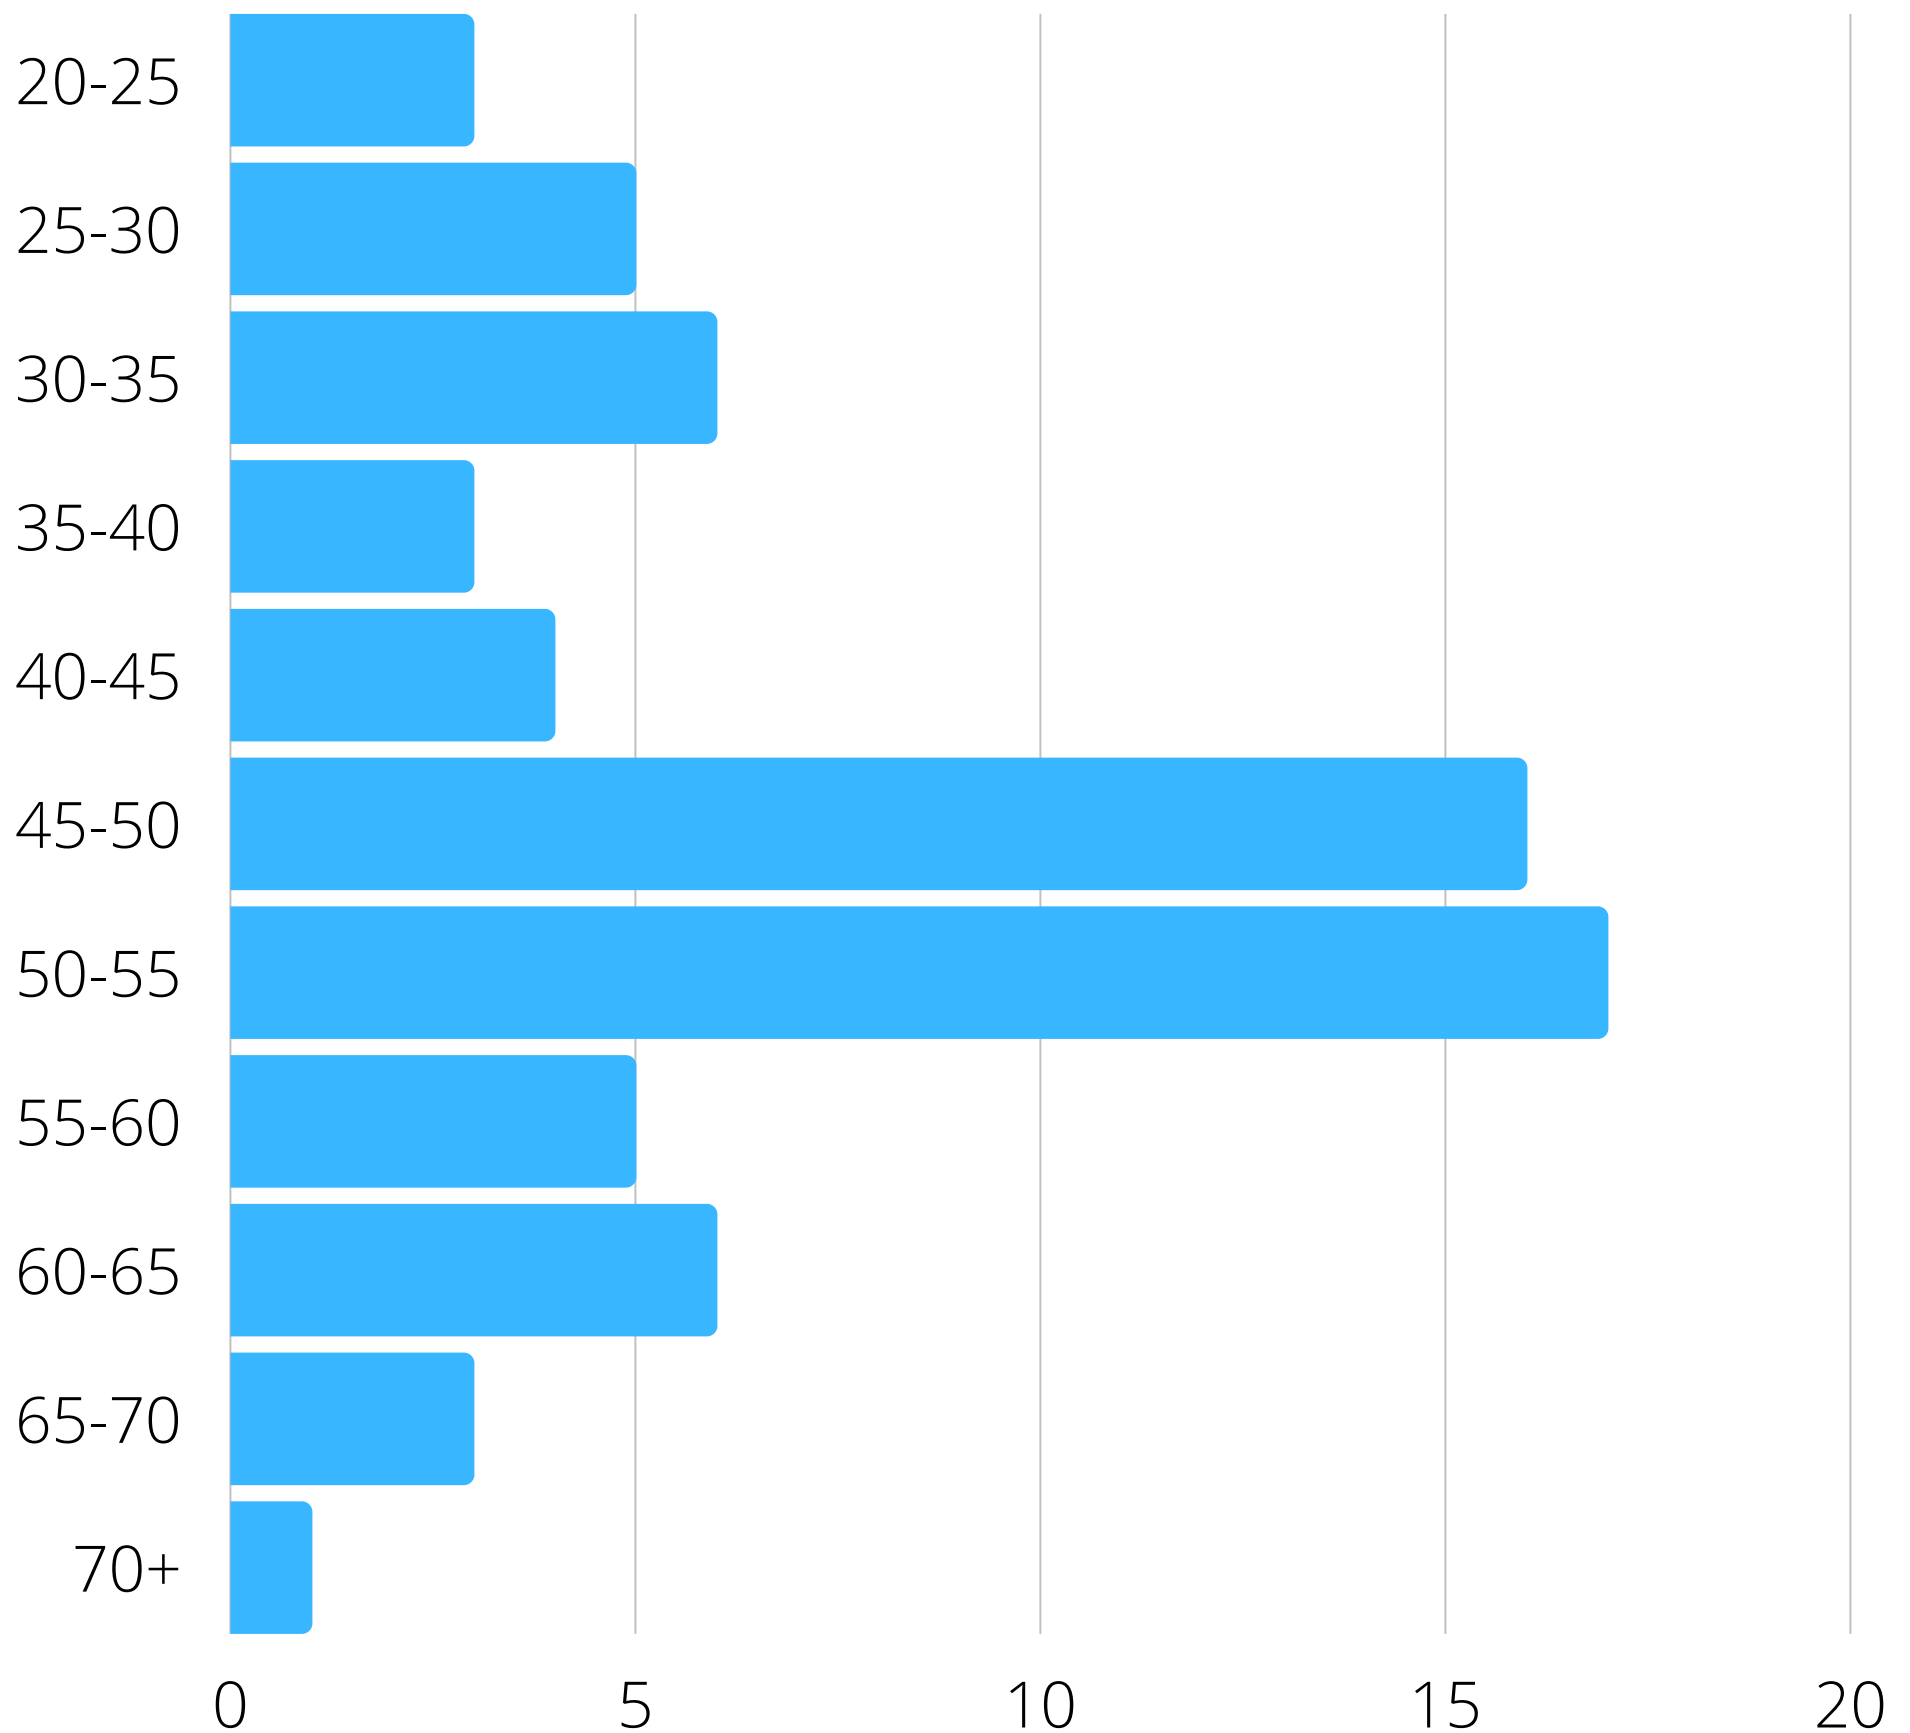

56 % Women

44 % Men

100

75

50

25

0

87
WOMEN

69
MEN

Male / Female Ratio

Ladies Treatment Stats

Mens Treatment Stats

Customer Age Ranges (Female)

Precise Ages of FEMALE Customers

29	29	29	29	30	30	31	31	32
33	33	34	34	34	35	35	36	36
37	37	37	37	38	39	39	39	39
39	39	40	40	40	41	41	42	42
43	43	43	43	43	43	44	44	44
44	45	45	45	45	45	46	47	47
47	47	48	48	48	48	48	49	49
49	50	51	51	52	54	54	54	54
54	55	56	56	56	58	59	60	61
62	62	62	63	68	69			

Customer Age Ranges (Male)

Precise Ages of MALE Customers

22	24	27	28	29	30	30	30
31	33	34	35	35	35	38	40
40	41	43	43	43	44	44	46
46	46	47	47	48	48	48	48
49	49	50	50	50	50	50	50
50	50	51	51	51	51	51	52
52	53	53	53	54	55	56	56
57	59	60	60	61	62	62	64
65	65	67	67	73			

Mens Age Ranges (Intimate Waxing)

Mens Age Ranges (Back Waxing)