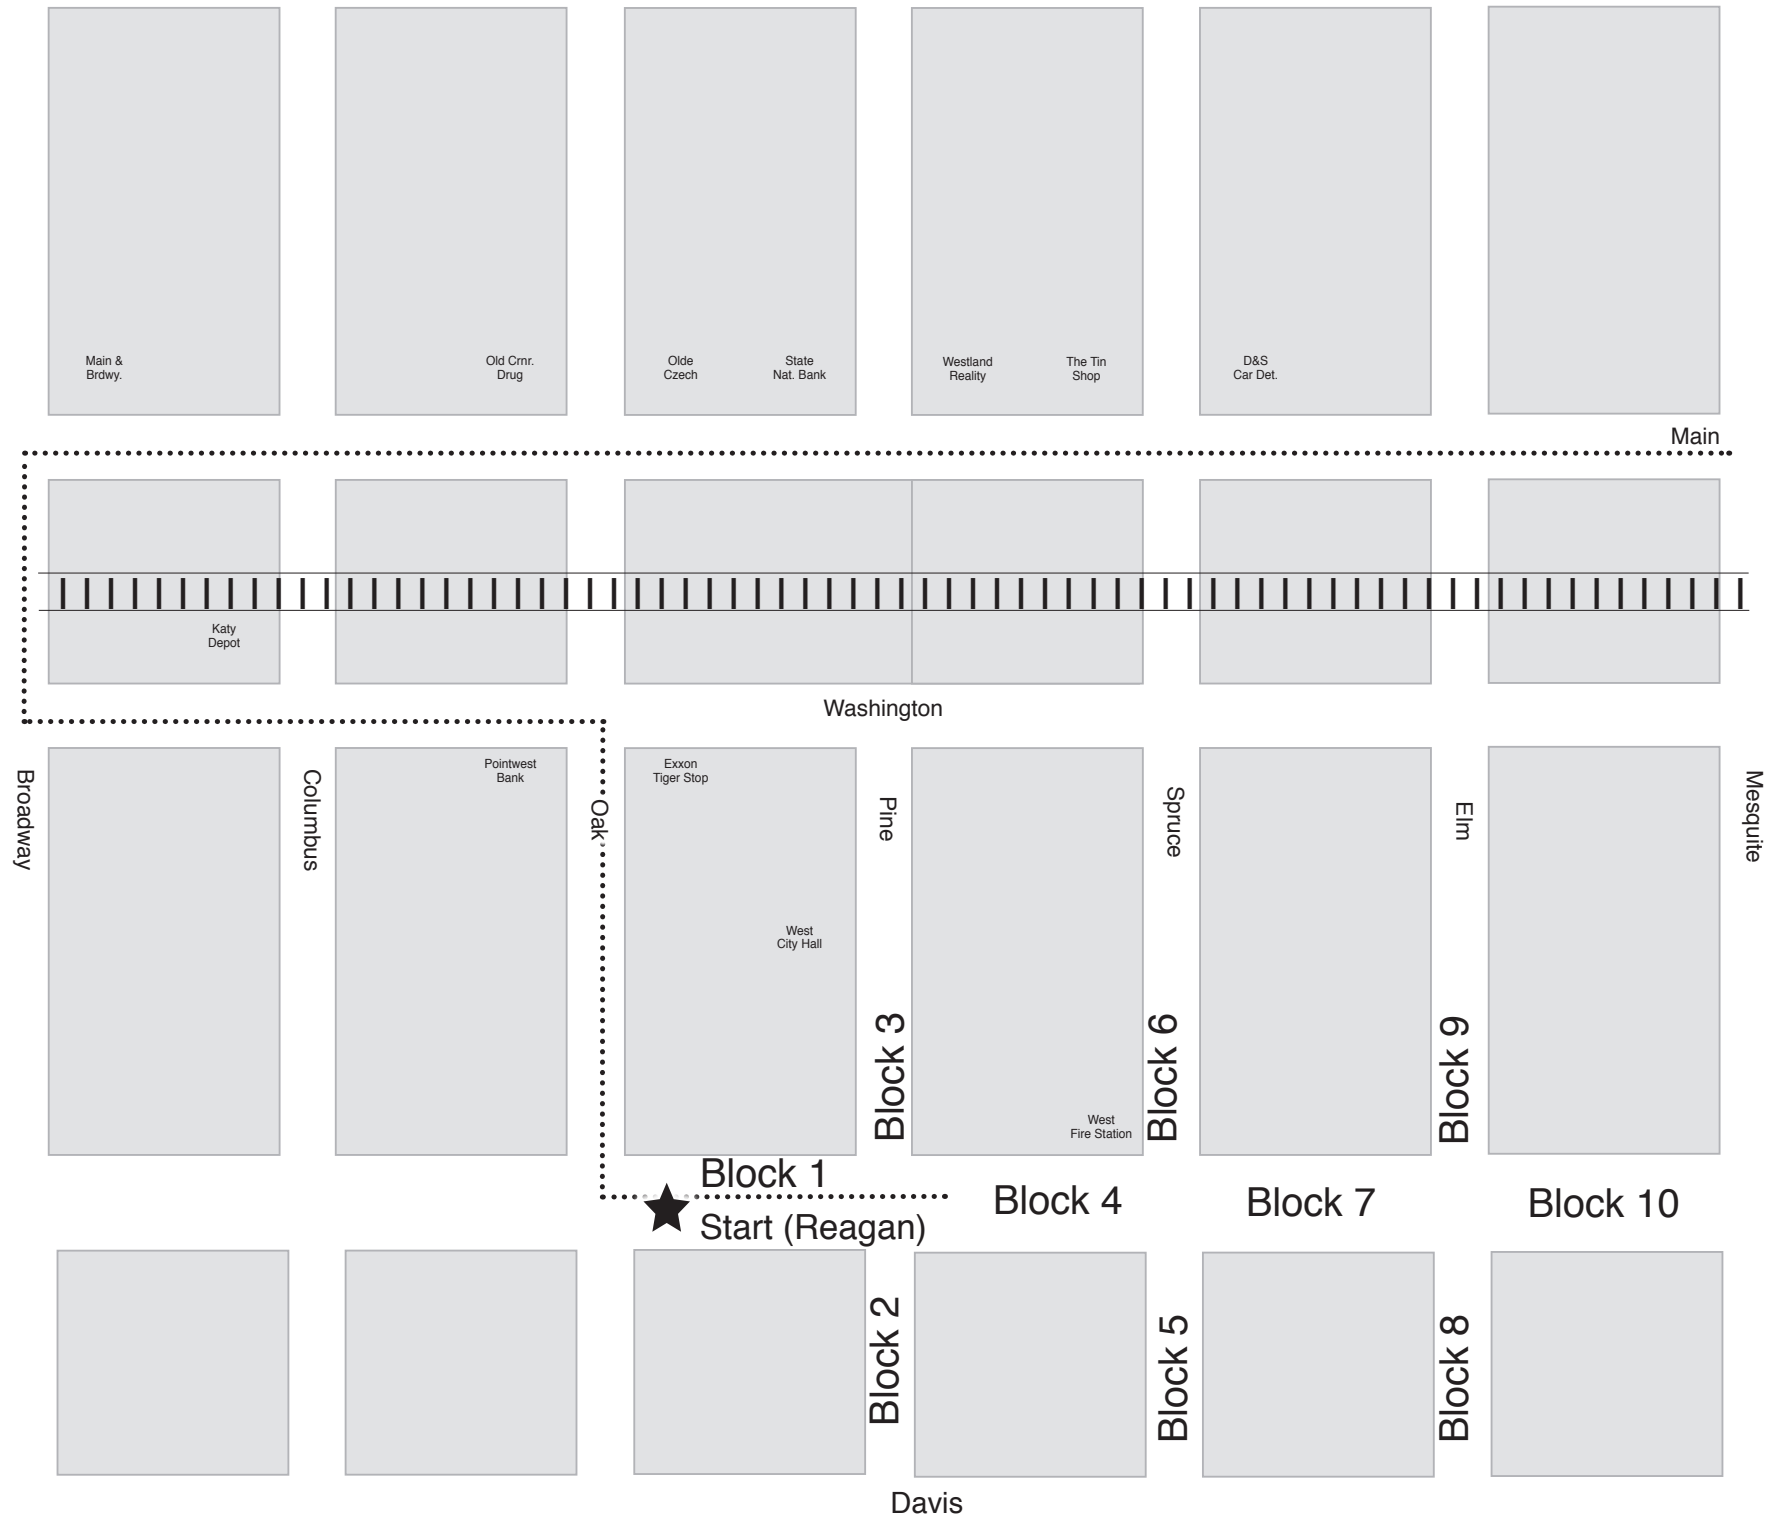

# Westfest Parade Route

Main & Brdwy.

Old Cmr. Drug

Olde Czech State Nat. Bank

Westland Reality The Tin Shop

D&S Car Det.

Main

Katy Depot

Washington

Washington

Broadway

Columbus

Pointwest Bank

Oak

Exxon Tiger Stop West City Hall

Pine

Block 3

West Fire Station

Spruce

Block 6

Elm

Block 9

Mesquite

Block 1 Start (Reagan)

Block 4

Block 7

Block 10

Block 2

Block 2

Block 5

Block 5

Block 8