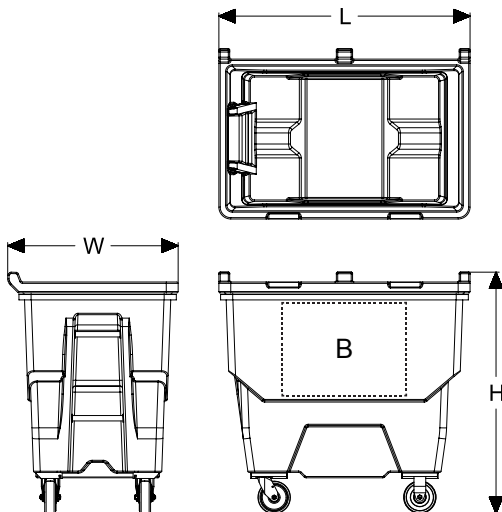

3/4 Yard Semi-Automated Container

Features & Benefits

- Compatible with standard semi-automated tipper to reduce service time vs. smaller SA containers in multi-bin stops
- Rated for 750 lbs., which SA may exceed tipper specifications
- Molded-in caster rings with quick-release casters prevent "pop-throughs", mitigate leaking and seepage, and allow for quick in-field caster/skid changes
- Minimum 0.25" thick solid resin wall stock to enhance long-term durability, reduce potential for wall and enclosure damage, and minimize ongoing maintenance
- Easy in-field graffiti removal
- Nestable, even when fully assembled, for shipping, storage, deliveries, and removals
- Compatible with ANSI Type B Container specifications to reduce potential for injury and in-hopper container loss
- Versatile and beneficial in numerous applications, with options ranging from lids to push/pull handles
- Buffed-Out 18"x24" Sticker Panel ensures company brand stays in front of customer
- 31.5" width accommodates narrow door frames of older buildings for trash room and valet collection
- Customer-Friendly – Quieter collection vs. metal containers, increasing customer satisfaction
- SA compatibility enables safer collection vs. manual tipping, reducing potential for workers comp

Specifications	IN/LB	CM/KG
Length (L)	46.5	118
Width (W)	31.5	80
Height with 4 Casters (H)	44.7	114
Height with 6 Casters	45.7	116
Caster Height	6.0	15
Assembled Weight with 4 Casters	117	53
Assembled Weight with 6 Casters	128	58
Load Rating	750	340
Stack Quantity/Height	5 / 94"	
53' Trailer Packout Without Lids	210	
53' Trailer Packout With Lids	170	