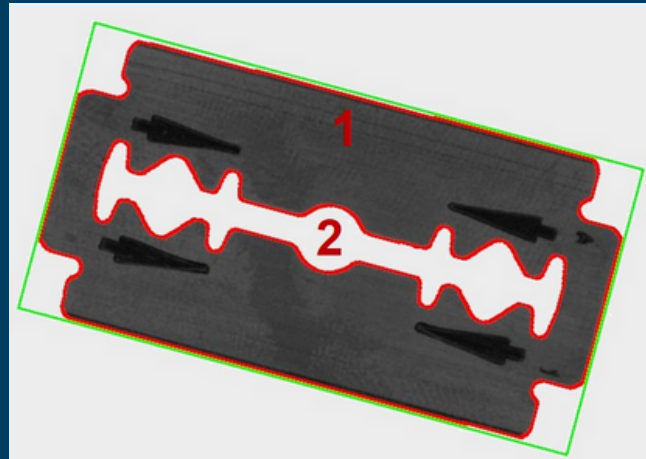

Object counting

Barcode reading

Scratches detection

AI Inspection

Measurement

**SOFT LAUNCH DISCOUNT!**  
~~RM7,500~~  
**RM5,000**

**LIMITED TO 20 UNITS ONLY!**

**FREE MACHINE VISION TRAINING WORTH UP TO RM1,500!**