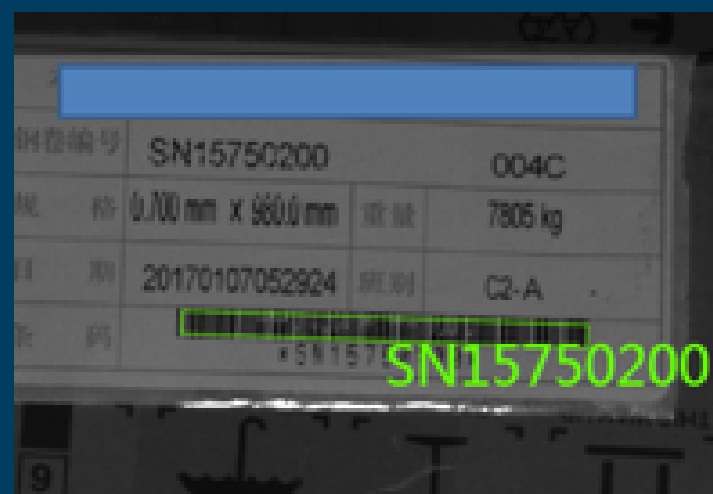

Barcode reading