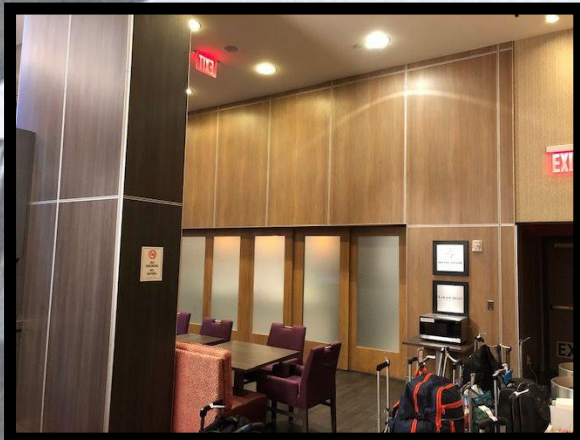

Pure Barre – Tenant Build Out – In Progress

- Hand Crafted Reception Desk
- Custom Built Displays

Fossil – Display Window Media Exchange & Cash Wrap Media Install

Hotel – AC Marriott

Hotel – Hampton Inn

Restaurants – Arby's, Hardee's, Houston's & Wendy's