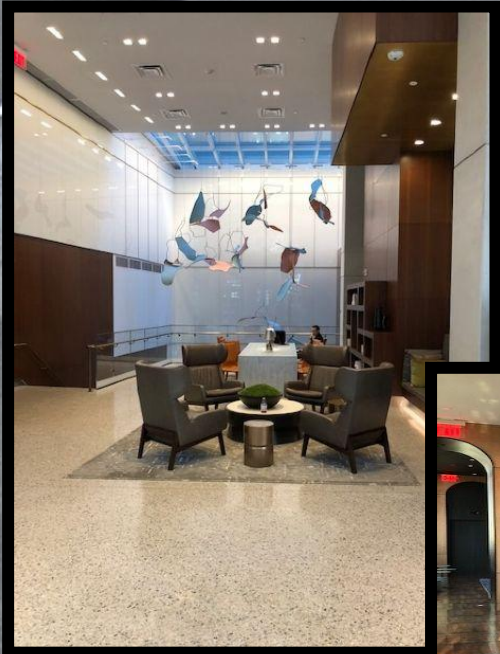

DSW – Tenant Build Out – In Progress

- **Garcy Stud Display Wall**
- **Custom Focal Wall**

Pure Barre – Tenant Build Out – Complete

Pure Barre – Tenant Build Out – In Progress

- Framing, Sheetrock, Trim and Finishes
- Fitting Room

Pure Barre – Tenant Build Out – In Progress

- Hand Crafted Reception Desk
- Custom Built Displays

Fossil – Display Window Media Exchange & Cash Wrap Media Install

Hotel – AC Marriott

Hotel – Hampton Inn

Restaurants – Arby's, Hardee's, Houston's & Wendy's