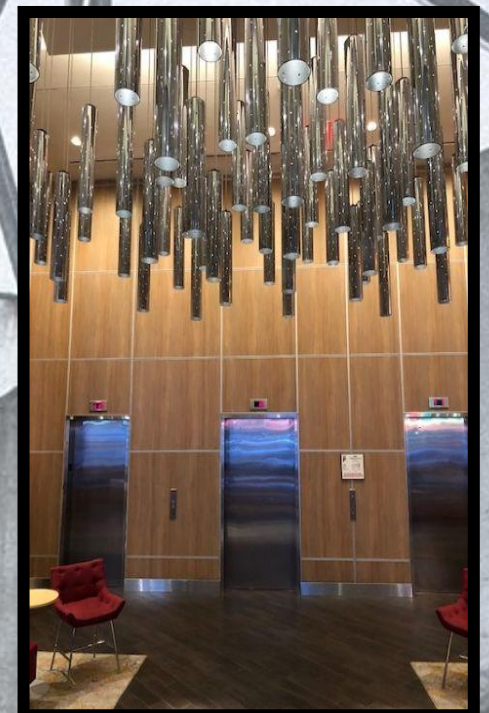

Pure Barre – Tenant Build Out – In Progress

- Hand Crafted Reception Desk
- Custom Built Displays

Fossil – Display Window Media Exchange & Cash Wrap Media Install

Hotel – AC Marriott

Hotel – Hampton Inn

Restaurants – Arby's, Hardee's, Houston's & Wendy's