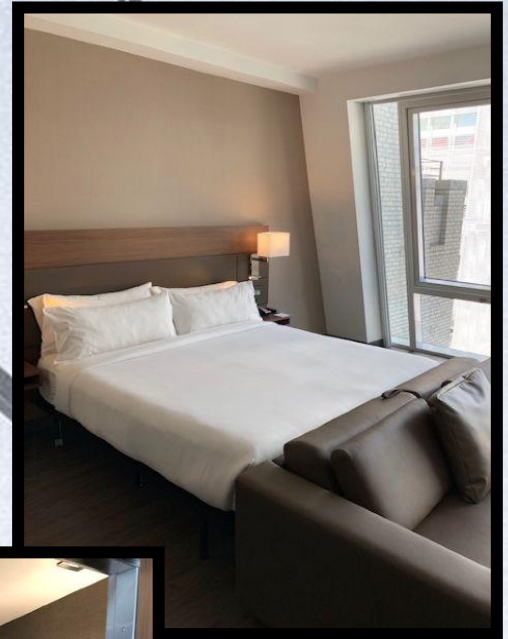

Pure Barre – Tenant Build Out – In Progress

- Hand Crafted Reception Desk
- Custom Built Displays

Fossil – Display Window Media Exchange & Cash Wrap Media Install

Hotel – AC Marriott

Hotel – Hampton Inn

Restaurants – Arby's, Hardee's, Houston's & Wendy's