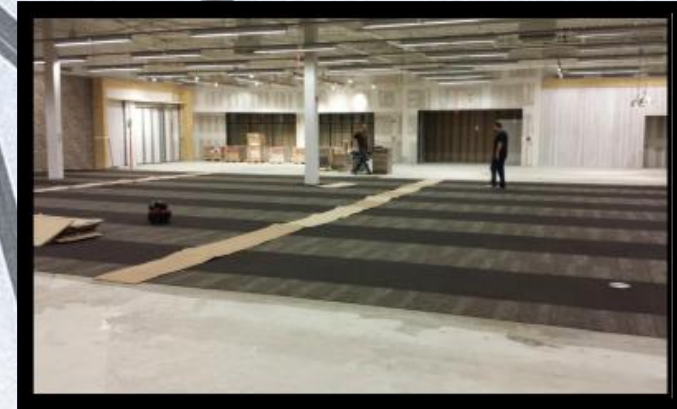

DSW – Tenant Build Out – In Progress

- **Carpet Installation**
- **Fixture Installation**
- **Cedar Accent Wall**
- **Framing & Sheetrock**