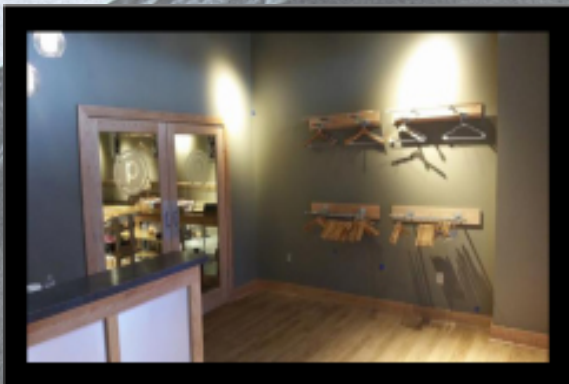

DSW – Tenant Build Out – In Progress

- Garcy Stud Display Wall
- Custom Focal Wall

Pure Barre – Tenant Build Out – Complete

Pure Barre – Tenant Build Out – In Progress

- Framing, Sheetrock, Trim and Finishes
- Fitting Room

Pure Barre – Tenant Build Out – In Progress

- Hand Crafted Reception Desk
- Custom Built Displays

Fossil – Display Window Media Exchange & Cash Wrap Media Install

Hotel – AC Marriott

Hotel – Hampton Inn

Restaurants – Arby's, Hardee's, Houston's & Wendy's