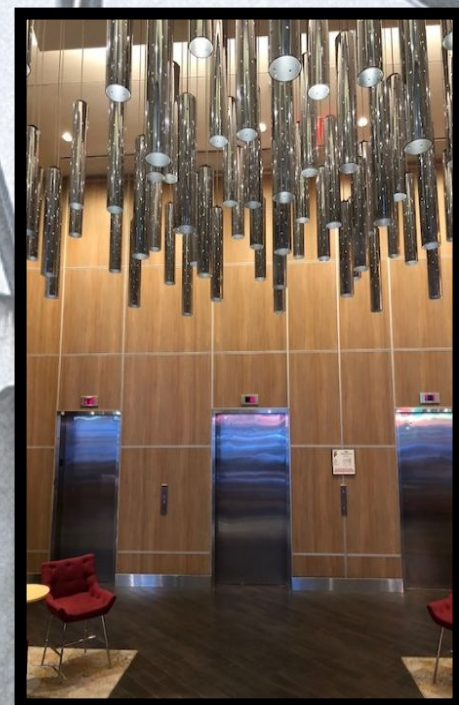

DSW – Tenant Build Out – In Progress

- Garcy Stud Display Wall
- Custom Focal Wall

Pure Barre – Tenant Build Out – Complete

Pure Barre – Tenant Build Out – In Progress

- Framing, Sheetrock, Trim and Finishes
- Fitting Room

Pure Barre – Tenant Build Out – In Progress

- Hand Crafted Reception Desk
- Custom Built Displays

Fossil – Display Window Media Exchange & Cash Wrap Media Install

Hotel – AC Marriott

Hotel – Hampton Inn

Restaurants – Arby's, Hardee's, Houston's & Wendy's