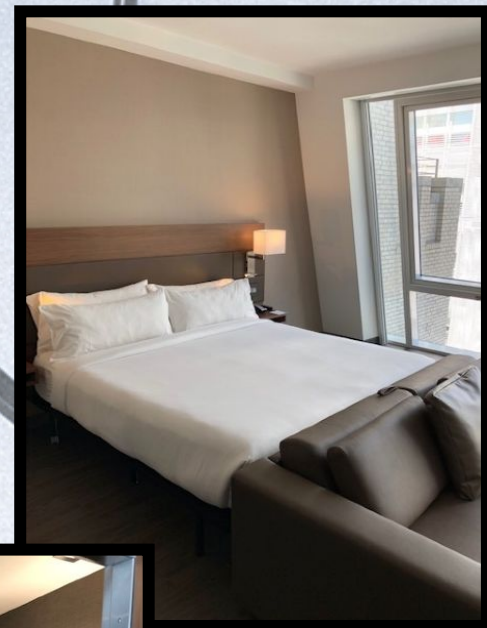

Pure Barre – Tenant Build Out – In Progress

- Hand Crafted Reception Desk
- Custom Built Displays

Fossil – Display Window Media Exchange & Cash Wrap Media Install

Hotel – AC Marriott

Hotel – Hampton Inn

Restaurants – Arby's, Hardee's, Houston's & Wendy's