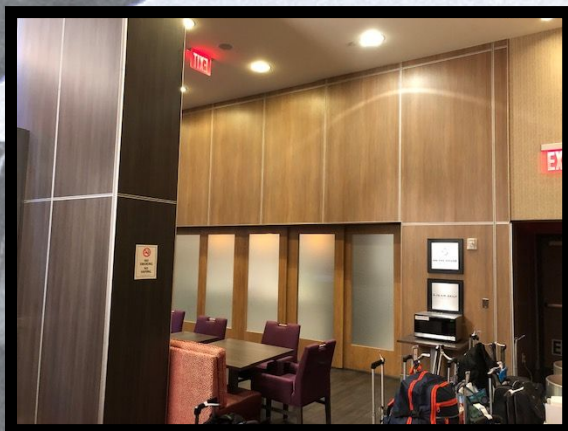

DSW – Tenant Build Out – In Progress

- Garcy Stud Display Wall
- Custom Focal Wall

Pure Barre – Tenant Build Out – Complete

Pure Barre – Tenant Build Out – In Progress

- Framing, Sheetrock, Trim and Finishes
- Fitting Room

Pure Barre – Tenant Build Out – In Progress

- Hand Crafted Reception Desk
- Custom Built Displays

Fossil – Display Window Media Exchange & Cash Wrap Media Install

Hotel – AC Marriott

Hotel – Hampton Inn

Restaurants – Arby's, Hardee's, Houston's & Wendy's