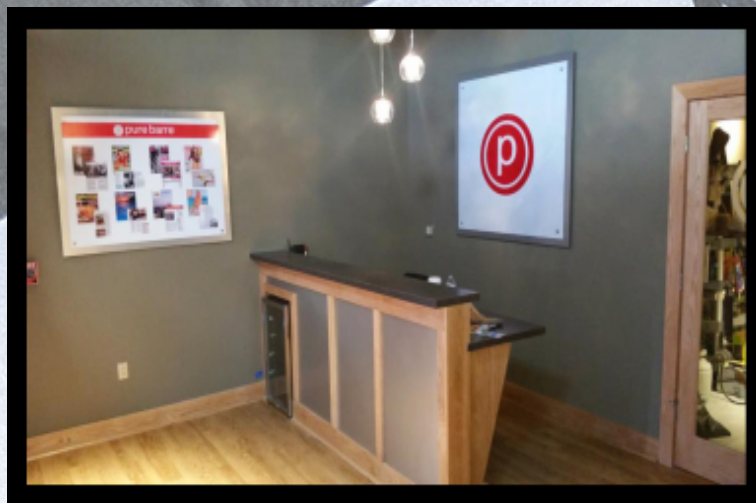

Pure Barre – Tenant Build Out – In Progress

- Hand Crafted Reception Desk
- Custom Built Displays

Fossil – Display Window Media Exchange & Cash Wrap Media Install

Hotel – AC Marriott

Hotel – Hampton Inn

Restaurants – Arby's, Hardee's, Houston's & Wendy's