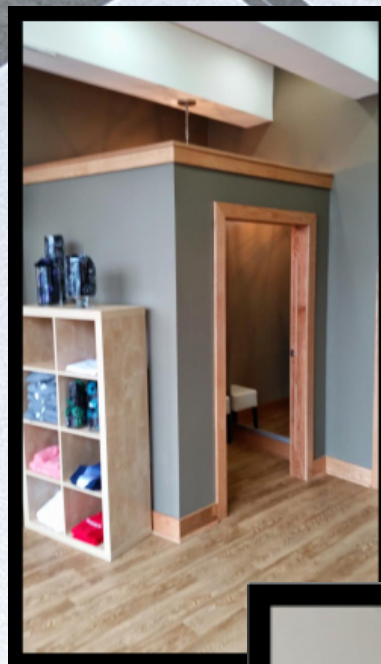

Pure Barre – Tenant Build Out – In Progress

- Framing, Sheetrock, Trim and Finishes
- Fitting Room