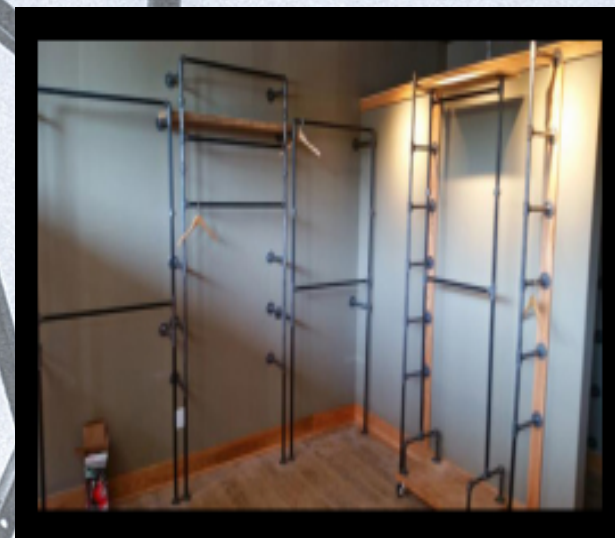

Pure Barre – Tenant Build Out – In Progress

- Hand Crafted Reception Desk
- Custom Built Displays

Fossil – Display Window Media Exchange & Cash Wrap Media Install

Hotel – AC Marriott

Hotel – Hampton Inn

Restaurants – Arby's, Hardee's, Houston's & Wendy's