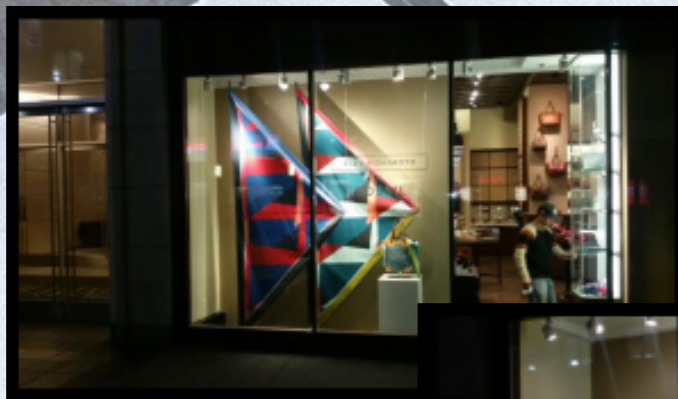

Pure Barre – Tenant Build Out – In Progress

- Hand Crafted Reception Desk
- Custom Built Displays

Fossil – Display Window Media Exchange & Cash Wrap Media Install

Hotel – AC Marriott

Hotel – Hampton Inn

Restaurants – Arby's, Hardee's, Houston's & Wendy's