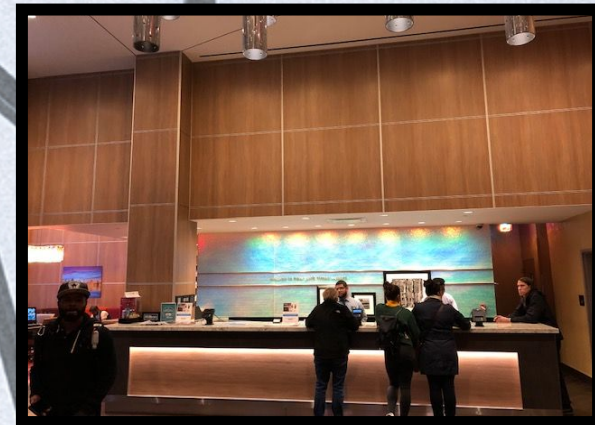

Pure Barre – Tenant Build Out – In Progress

- Hand Crafted Reception Desk
- Custom Built Displays

Fossil – Display Window Media Exchange & Cash Wrap Media Install

Hotel – AC Marriott

Hotel – Hampton Inn

Restaurants – Arby's, Hardee's, Houston's & Wendy's