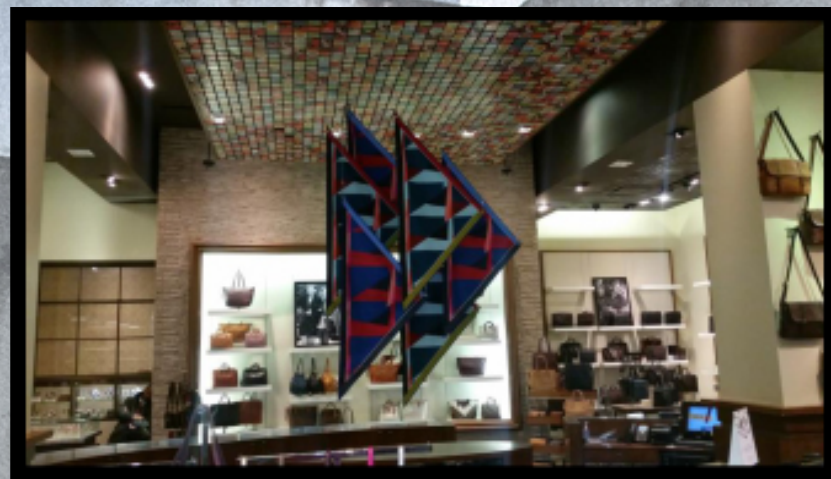

DSW – Tenant Build Out – In Progress

- Garcy Stud Display Wall
- Custom Focal Wall

Pure Barre – Tenant Build Out – Complete

Pure Barre – Tenant Build Out – In Progress

- Framing, Sheetrock, Trim and Finishes
- Fitting Room

Pure Barre – Tenant Build Out – In Progress

- Hand Crafted Reception Desk
- Custom Built Displays

Fossil – Display Window Media Exchange & Cash Wrap Media Install

Hotel – AC Marriott

Hotel – Hampton Inn

Restaurants – Arby's, Hardee's, Houston's & Wendy's