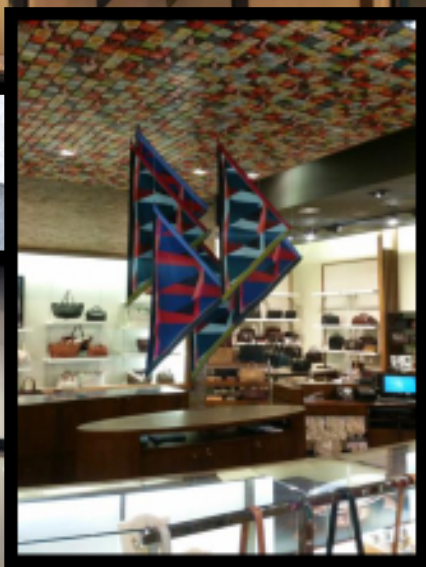

DSW – Tenant Build Out – In Progress

- Garcy Stud Display Wall
- Custom Focal Wall

Pure Barre – Tenant Build Out – Complete

Pure Barre – Tenant Build Out – In Progress

- Framing, Sheetrock, Trim and Finishes
- Fitting Room

Pure Barre – Tenant Build Out – In Progress

- Hand Crafted Reception Desk
- Custom Built Displays

Fossil – Display Window Media Exchange & Cash Wrap Media Install

Hotel – AC Marriott

Hotel – Hampton Inn

Restaurants – Arby's, Hardee's, Houston's & Wendy's