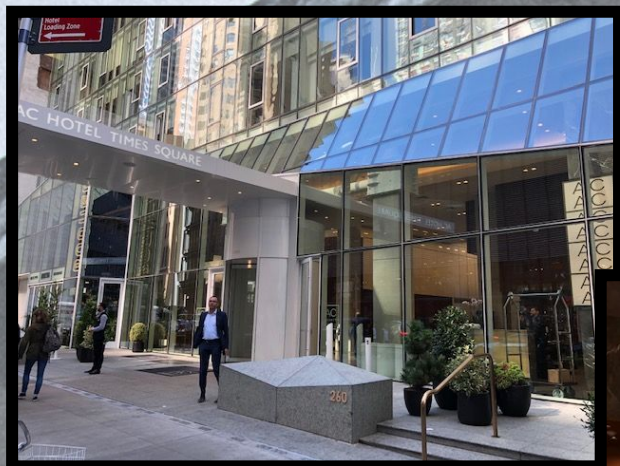

DSW – Tenant Build Out – In Progress

- Garcy Stud Display Wall
- Custom Focal Wall

Pure Barre – Tenant Build Out – Complete

Pure Barre – Tenant Build Out – In Progress

- Framing, Sheetrock, Trim and Finishes
- Fitting Room

Pure Barre – Tenant Build Out – In Progress

- Hand Crafted Reception Desk
- Custom Built Displays

Fossil – Display Window Media Exchange & Cash Wrap Media Install

Hotel – AC Marriott

Hotel – Hampton Inn

Restaurants – Arby's, Hardee's, Houston's & Wendy's