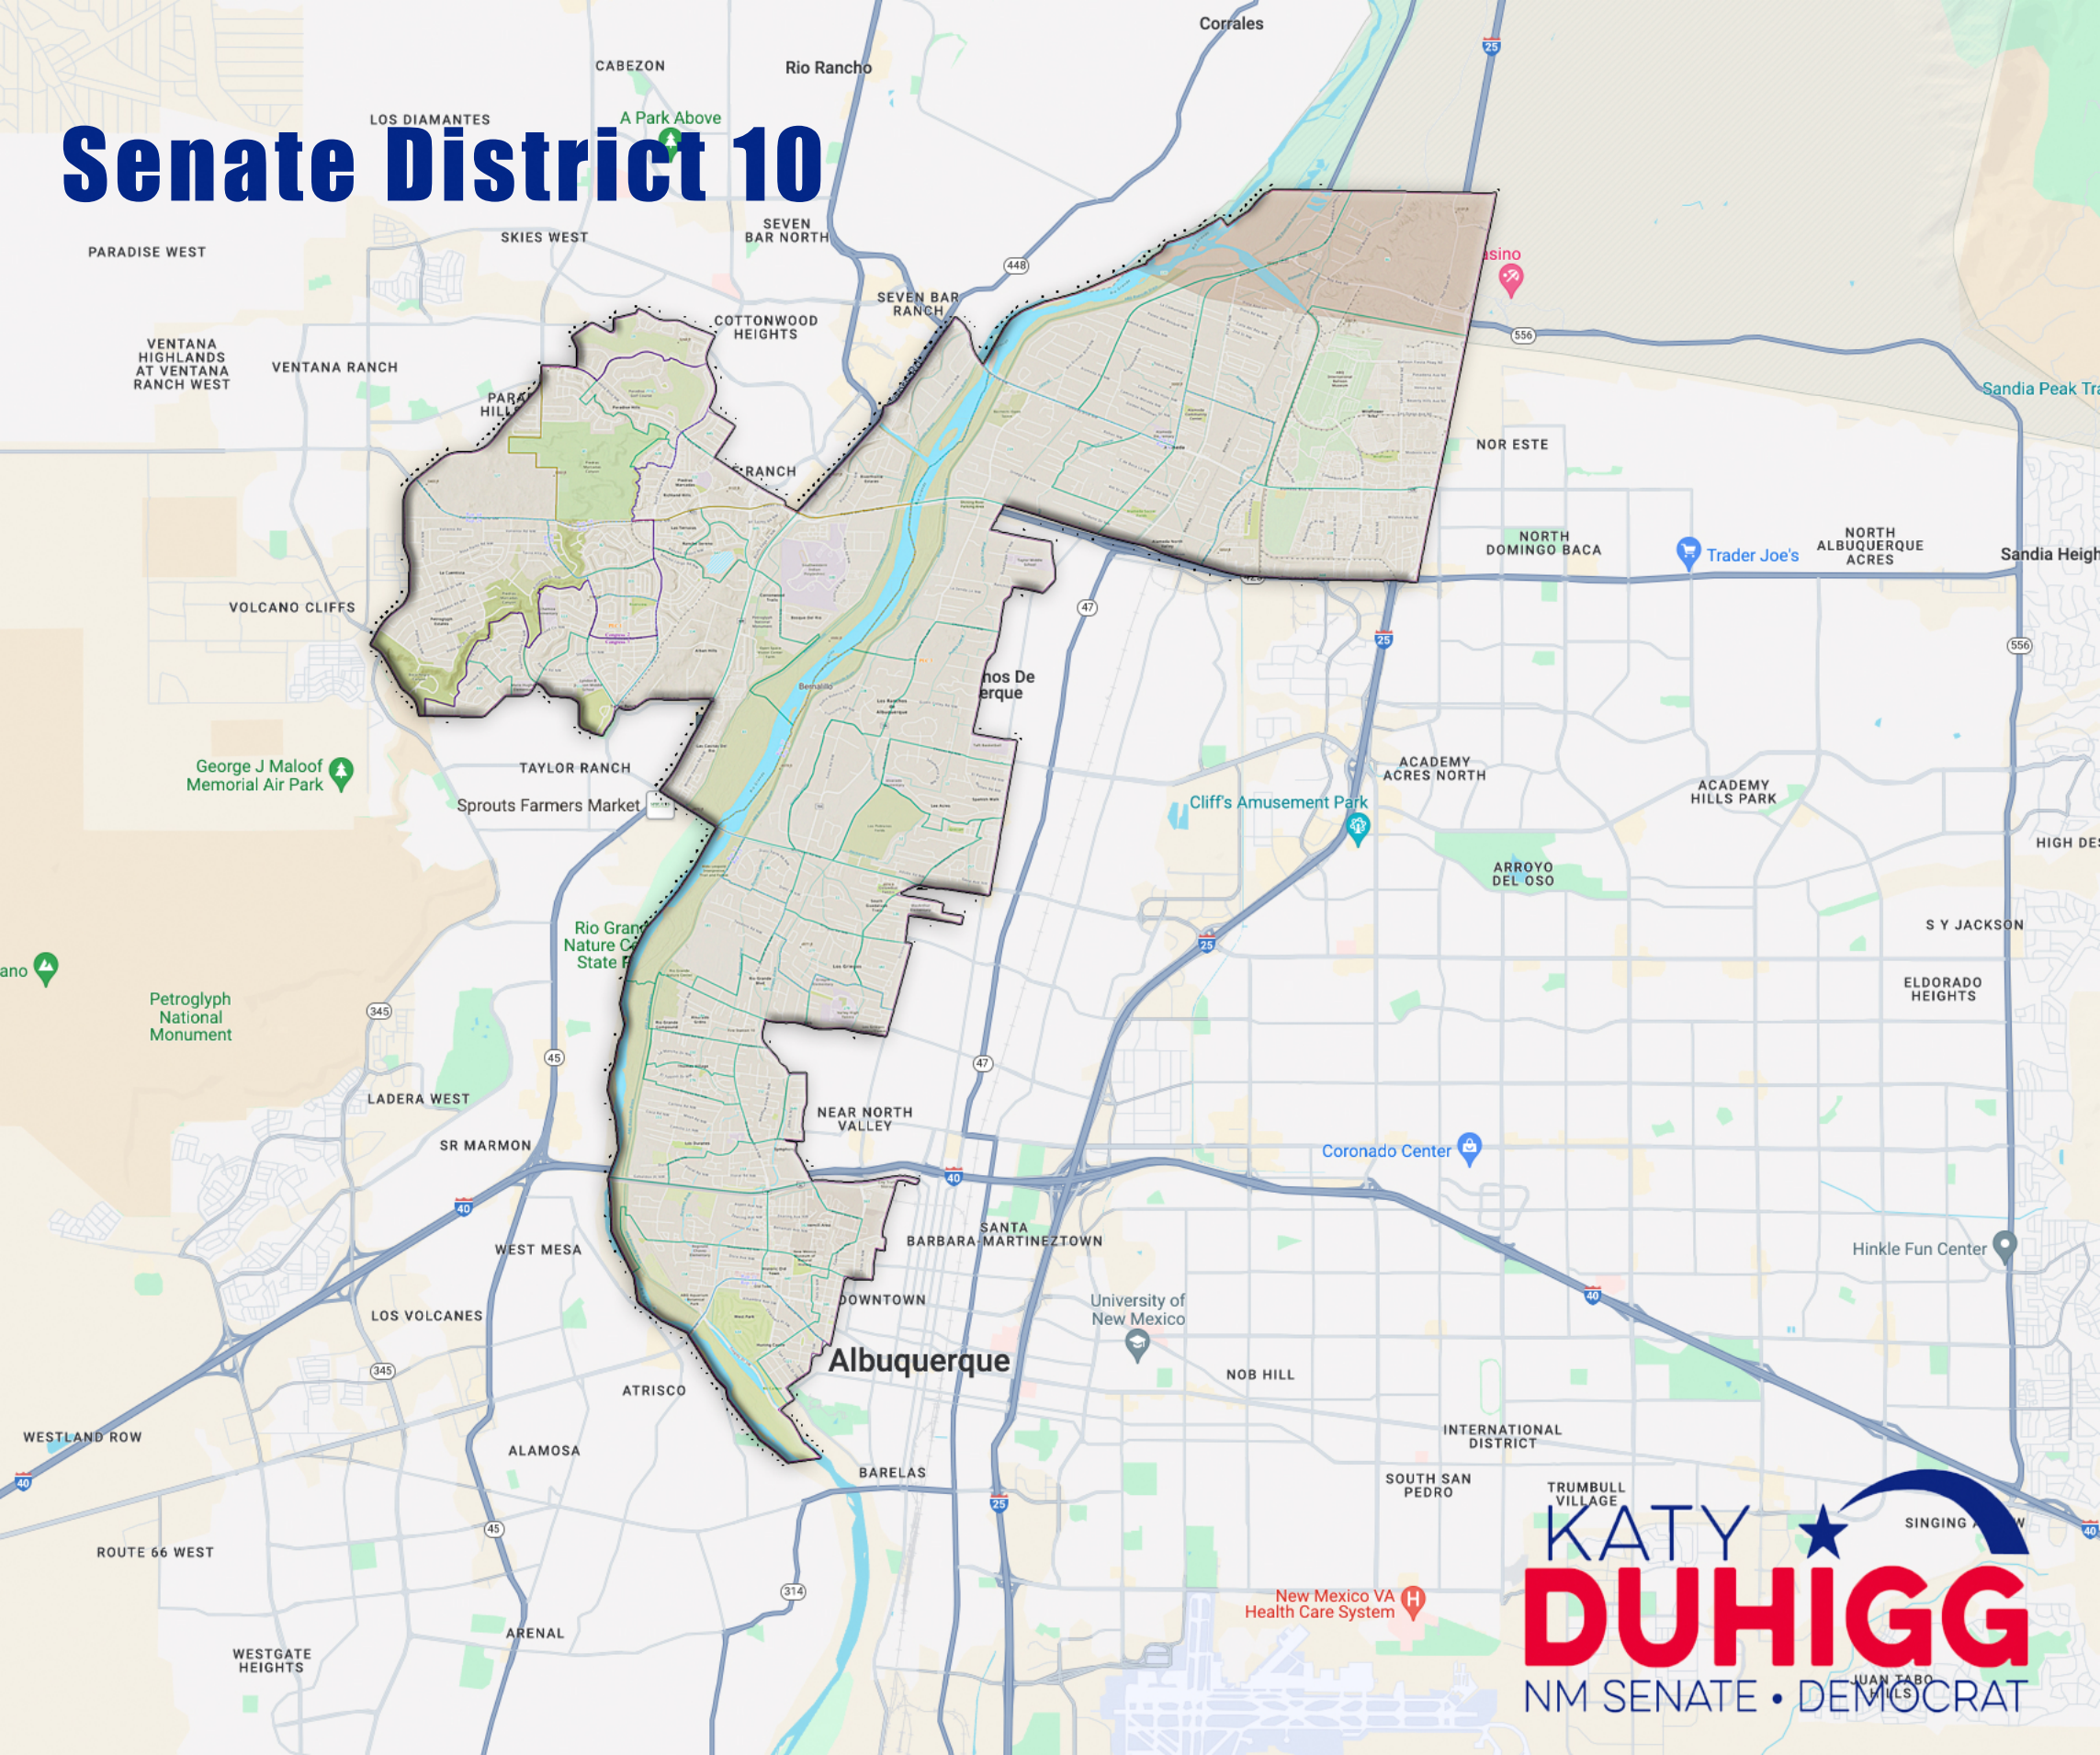

Senate District 10

KATY ★
DUHIGG
NM SENATE • DEMOCRAT