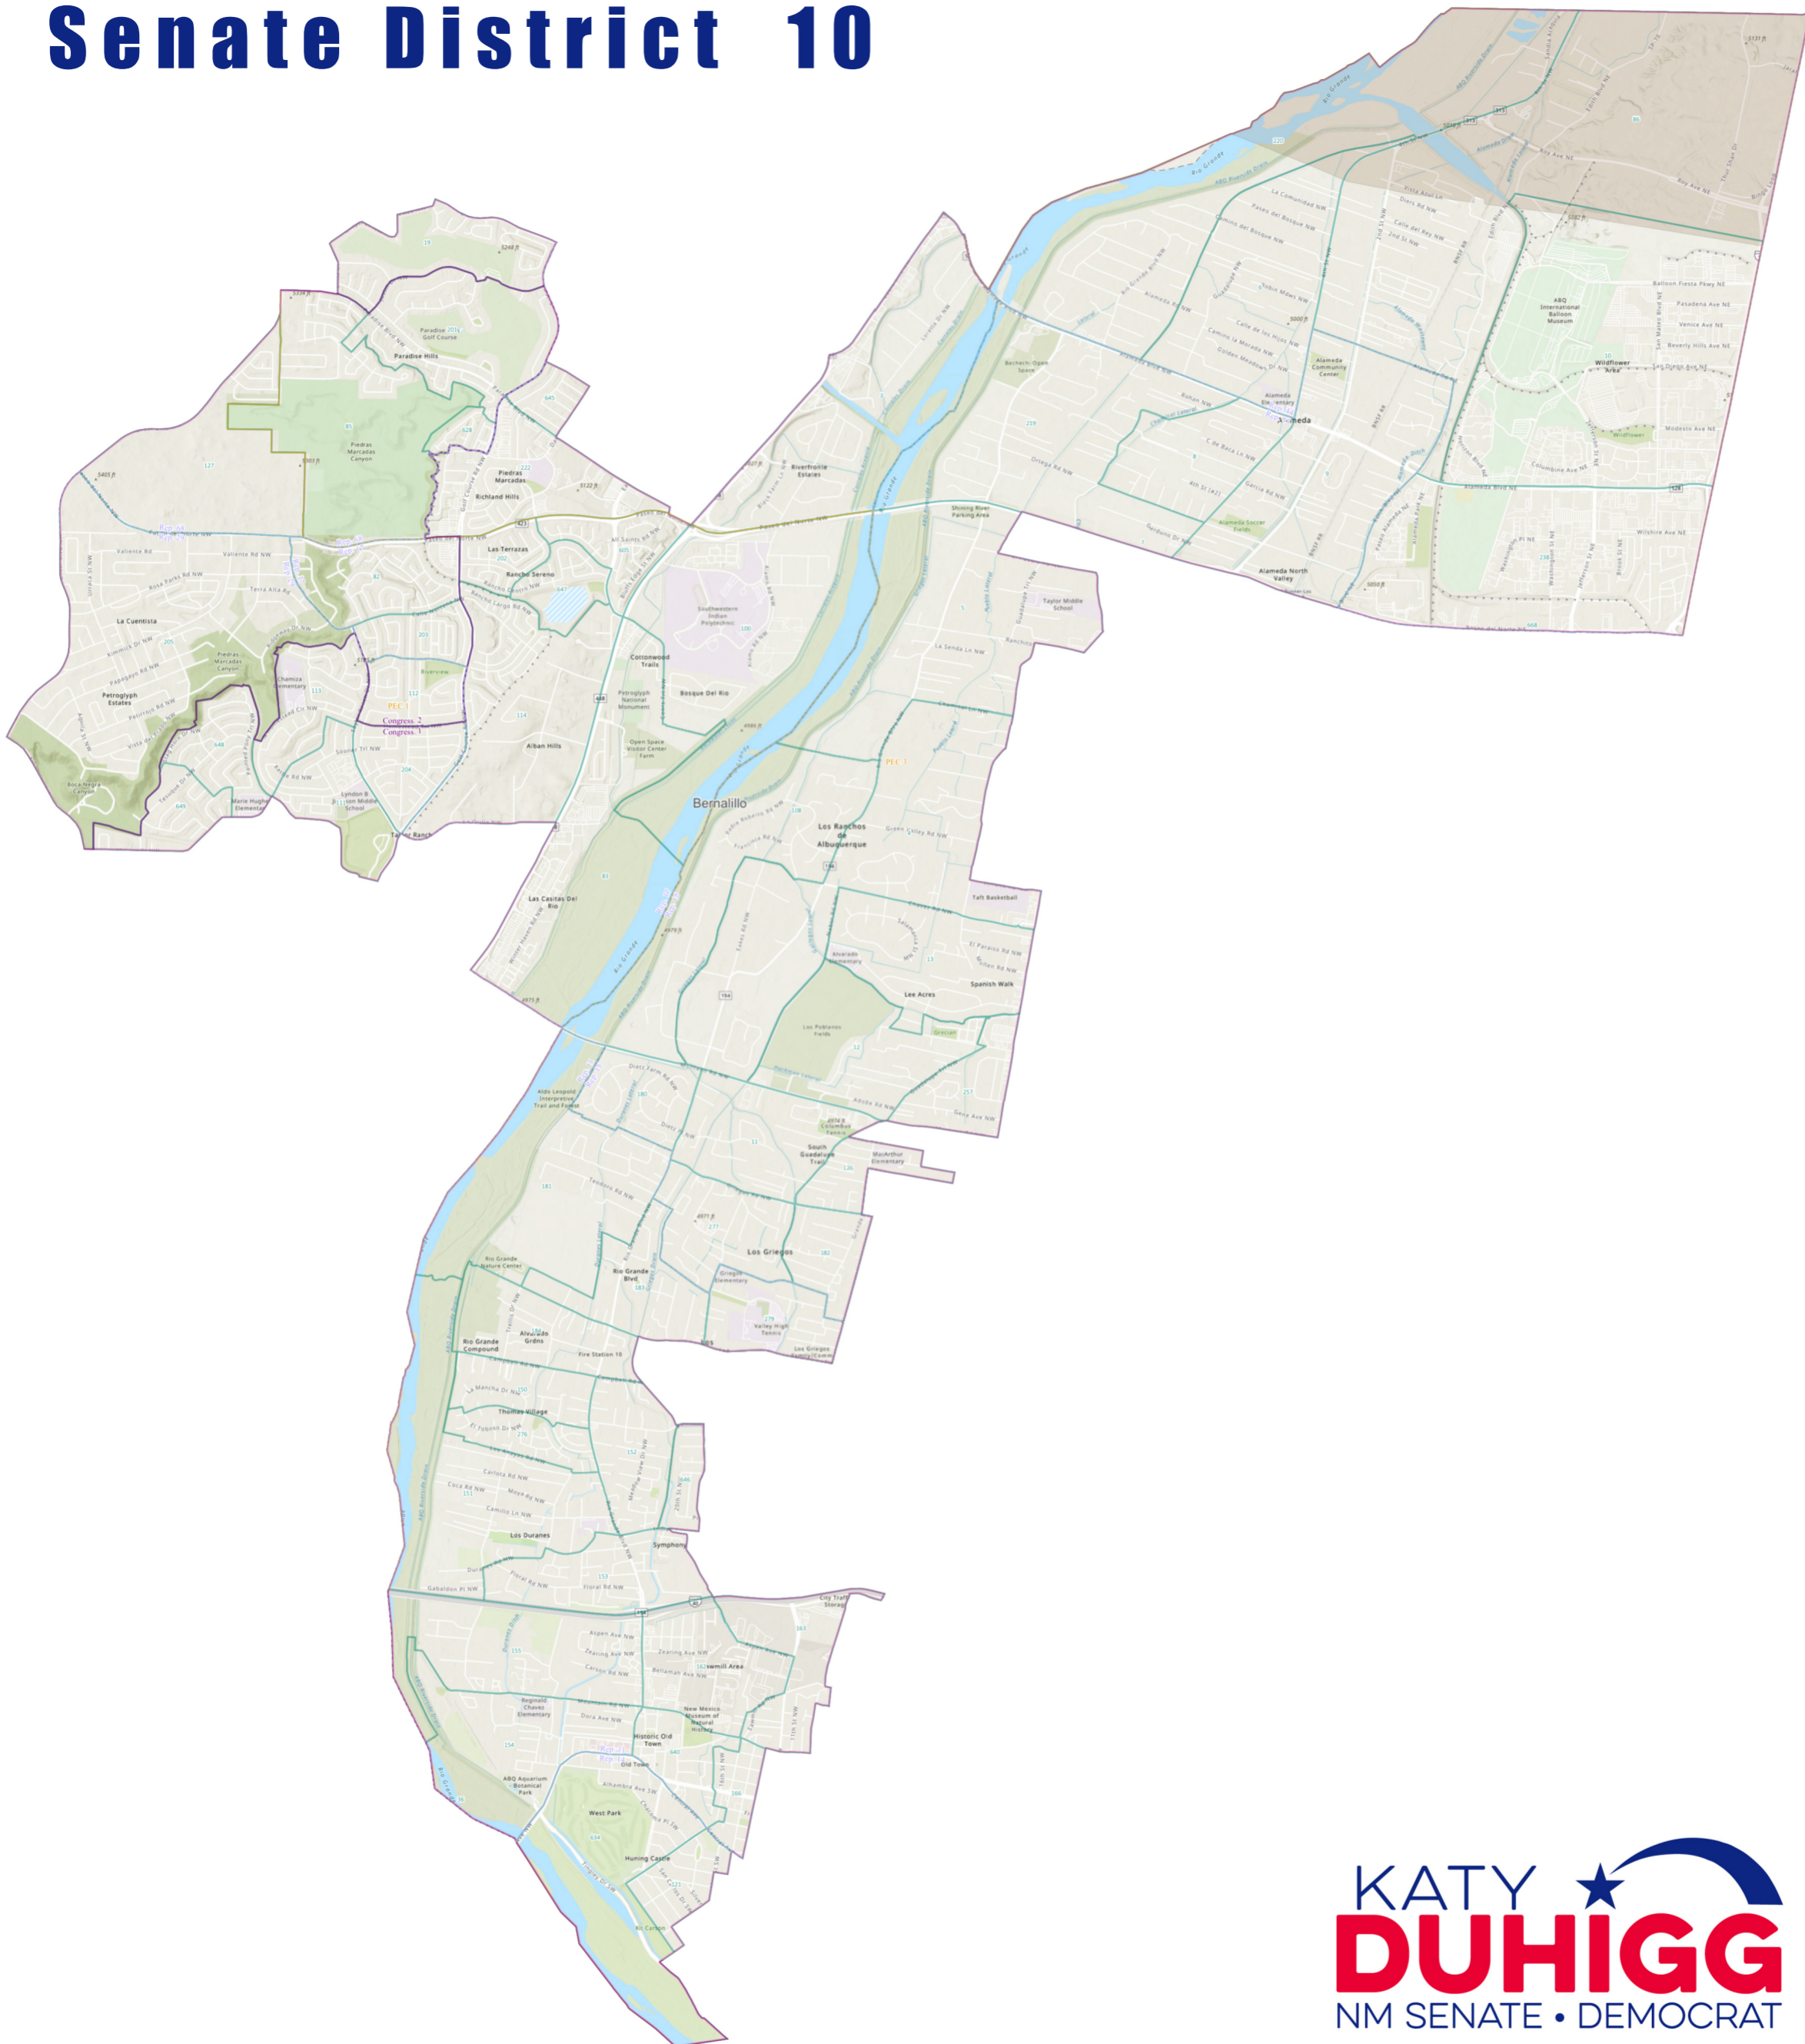

Senate District 10

KATY  
DUHIGG
NM SENATE • DEMOCRAT