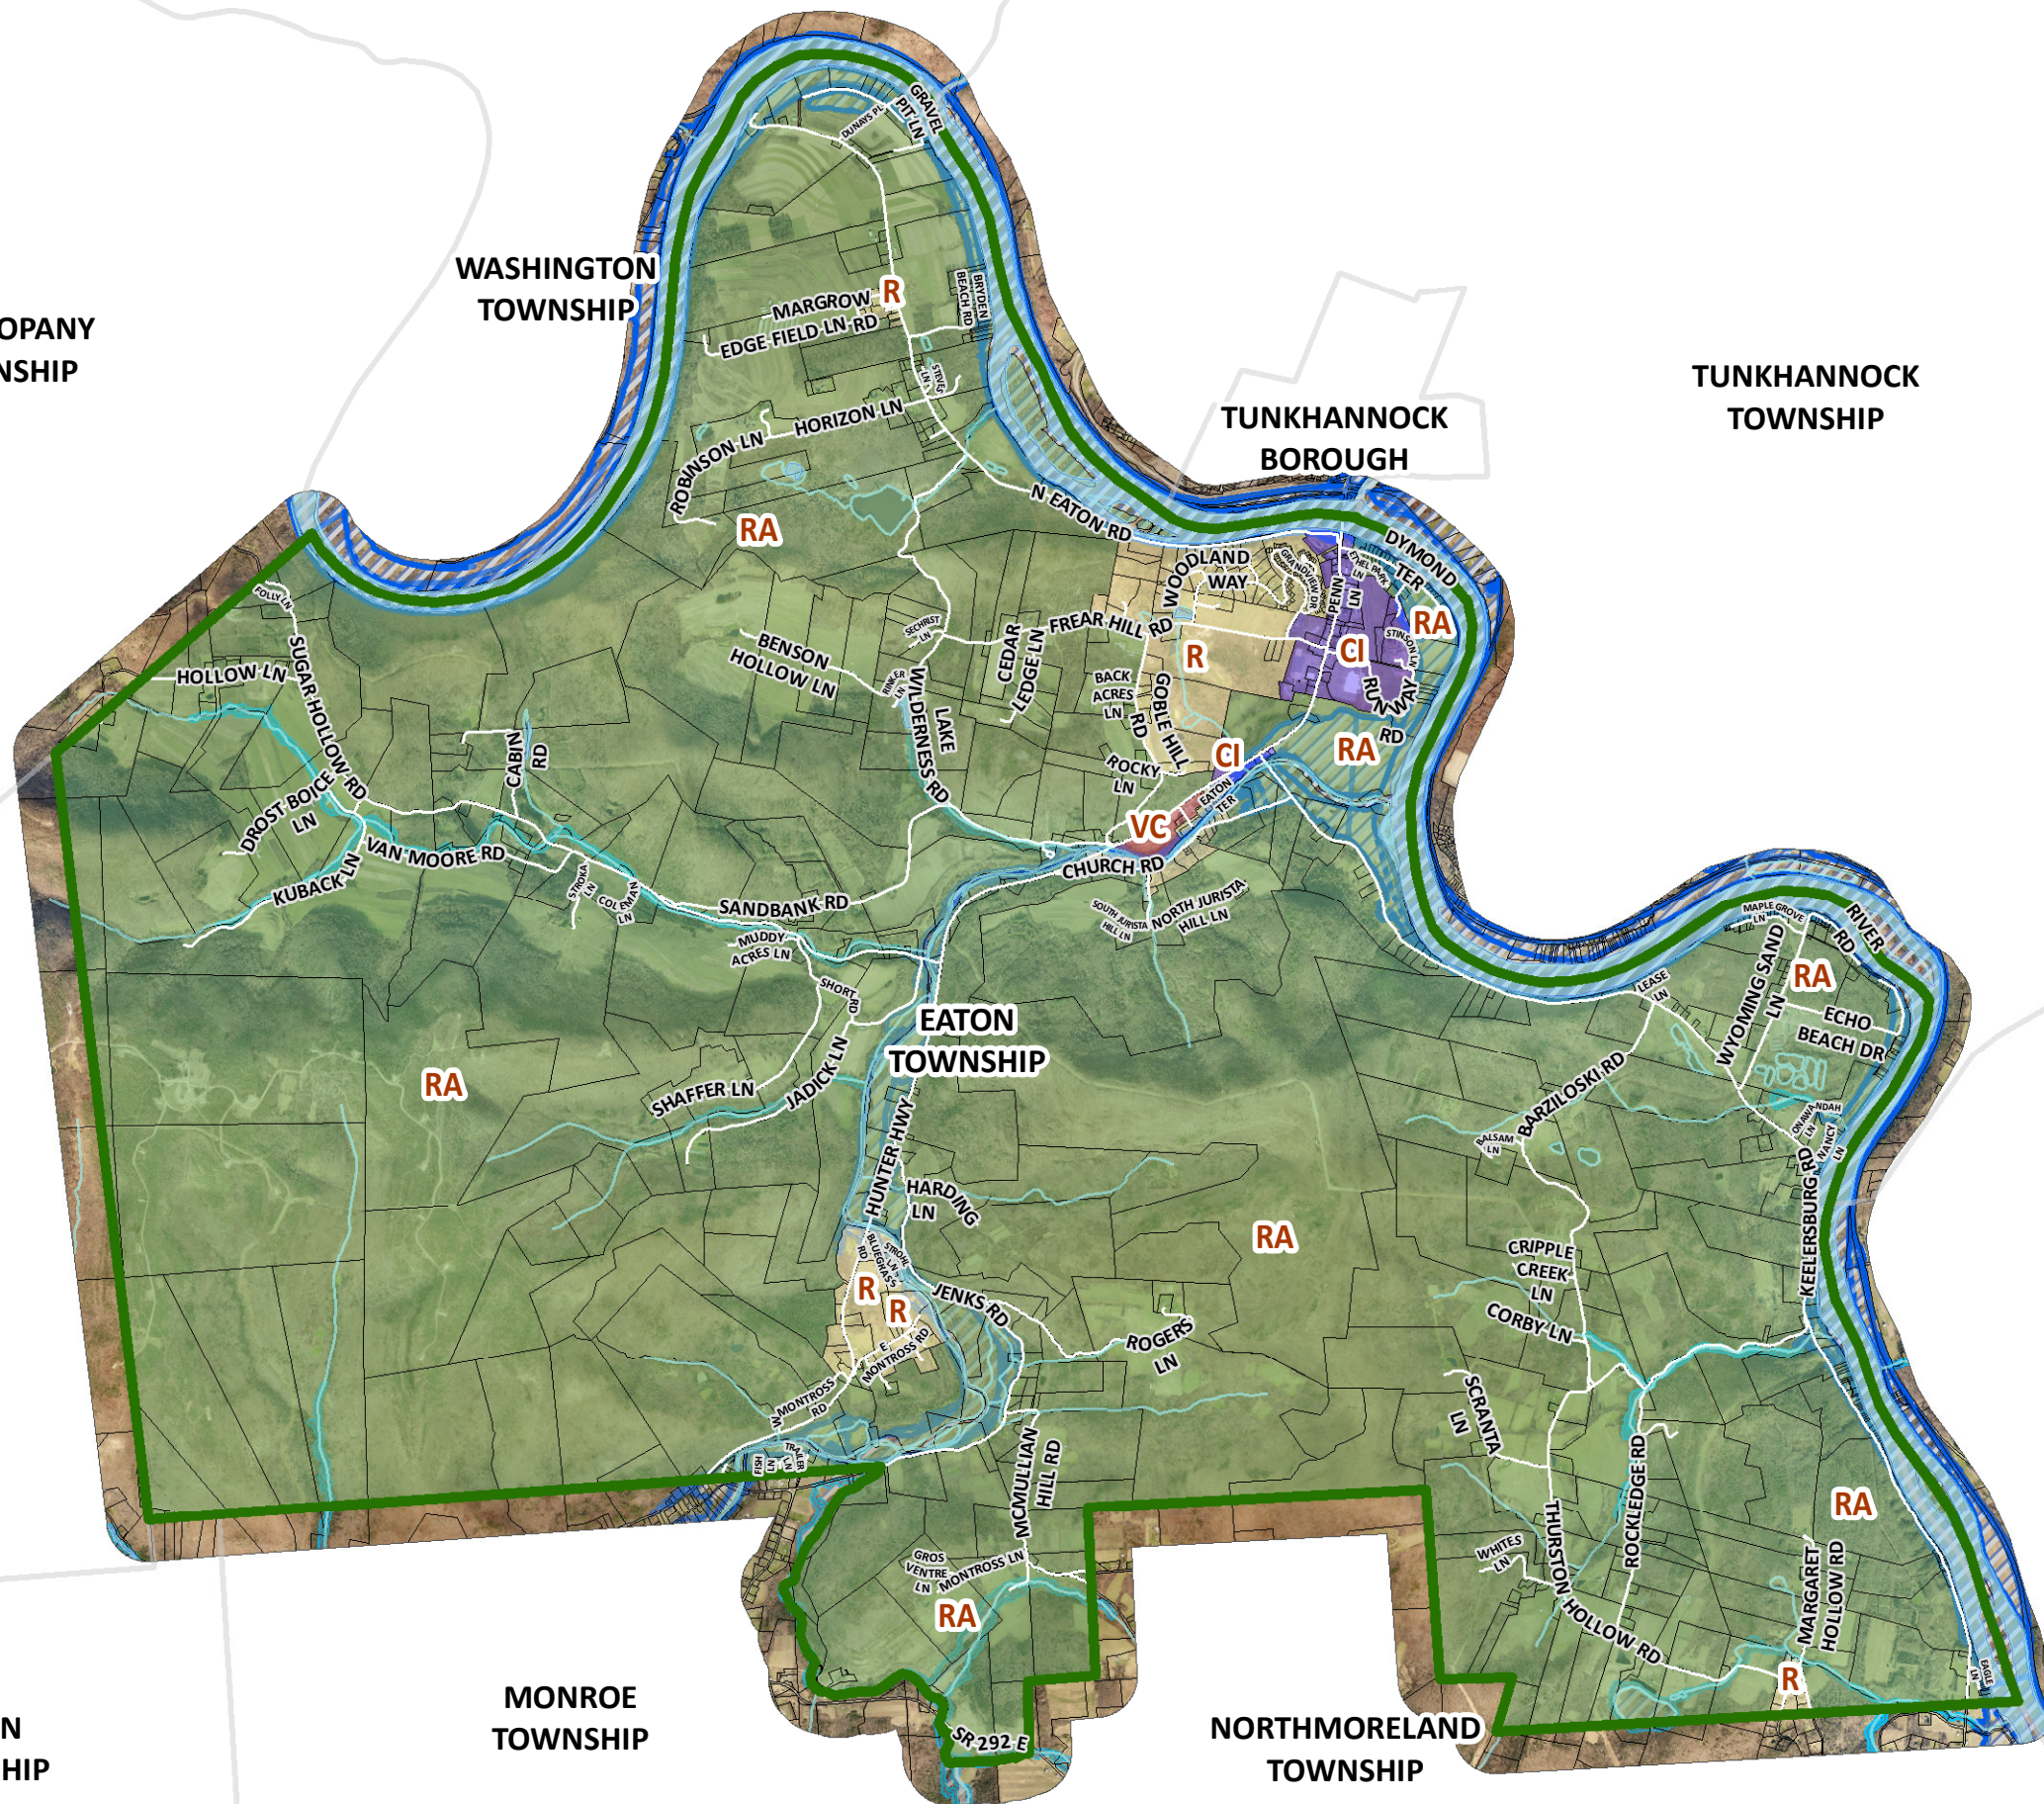

EATON TOWNSHIP

OFFICIAL ZONING MAP

2022

Adopted in accordance with the PA Municipalities Planning Code—
this _____ day of _____, 2022— at a duly convened
meeting of the Board of Supervisors of Eaton Township, Wyoming
County, Pennsylvania.

(Chair) _____

Attest:

Date of MAP: 3/4/2022

MEHOOPANY
TOWNSHIP

WASHINGTON
TOWNSHIP

TUNKHANNOCK
BOROUGH

TUNKHANNOCK
TOWNSHIP

FORKSTON
TOWNSHIP

FALLS
TOWNSHIP

NOXEN
TOWNSHIP

MONROE
TOWNSHIP

NORTHMORELAND
TOWNSHIP

EXETER
TOWNSHIP

Legend

- Eaton Boundary
- Water
- Streams
- Eaton_Roads_2022
- Tax Parcels

Zoning Type