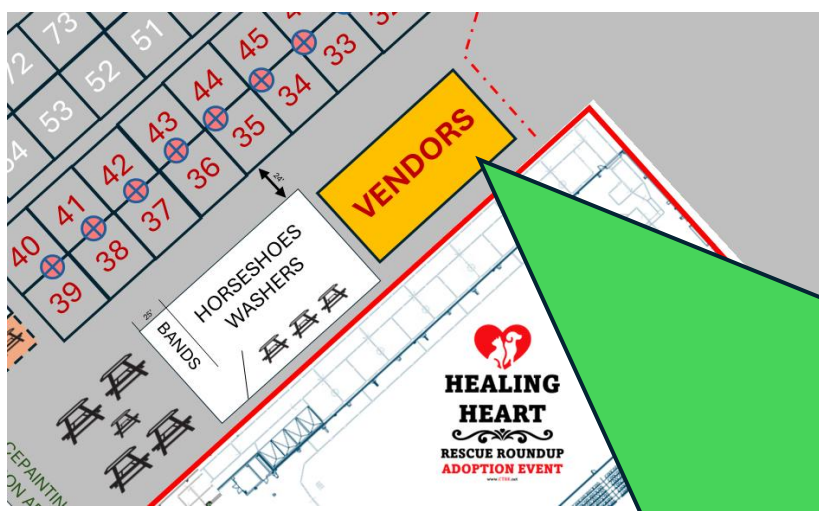

HEALING  
HEART  
RESCUE ROUNDUP  
ADOPTION EVENT

RABBIT  
SHOW

GUN  
SHOW

PEOPLES CHOICE BBQ  
VENDORS

HORSESHOES  
WASHERS  
MUSIC

SPIRITS  
FOOD COURT

FAMILY  
ZONE

BULL  
RIDING

ell County Expo Center

VIP  
FAMILY ZONE

Petting zoo  
Kids Fishing

FOOD COURT  
FOOD TRUCKS

FD / FA  
LEO

ENTRY

BBQ  
COMPETITION

JUDGING  
TENT

PARKING  
STAFF PARKING

RV SPACES

FOOD COURT  
FOOD TRUCKS

Falcon Ridge Dr

Twice Rd

# OUTDOOR VENDORS

162'

95'

1	2	3	4	5	6	7	8	9	10	11	
12	13	14	15	16	17	18	19	20	21	22	
23	24	25	26	27	28	29	30	31	32	33	
34	35	36	37	38	39	40	41	42	43	44	
45	46	47	48	49	50	51	52	53	54	55	56