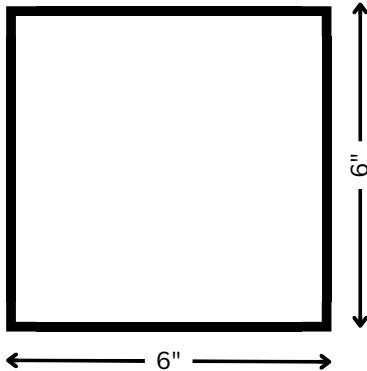

dash

ash grey

golden oak

zebrawood

Available sizes: 6" x 6", 4" x 8", 8" x 8"

Spec

*all dimensions are in inches

FAUX WOOD LEDGE