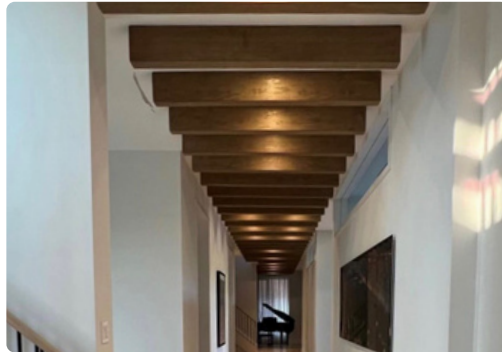

FAUX WOOD BEAMS & LEDGES

*Our faux wood beams and ledges are comprised of a cementitious coating with a textured grain and a polystyrene core.
All faux wood moulding is fully finished and sealed.*

FAUX WOOD BEAMS

dash

ash grey

golden oak

zebrawood

Available sizes: 6" x 6", 4" x 8", 8" x 8"

Spec

*all dimensions are in inches

FAUX WOOD LEDGE