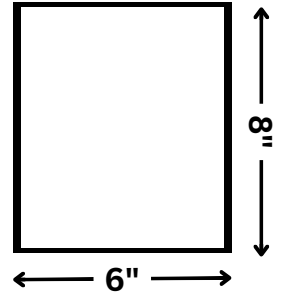

dash

ash grey

golden oak

zebrawood

Available sizes: 6" x 6", 4" x 8", 8" x 8"

Spec

*all dimensions are in inches

FAUX WOOD LEDGE

60"

72"

S
P
E
C

**All dimensions are in inches. All sizes available upon request.*

LACUNO ART
2501 Rutherford Rd, Unit 17B
Concord, ON
L4k 2N6

905.553.6050 www.lacunoart.com info@lacunoart.com