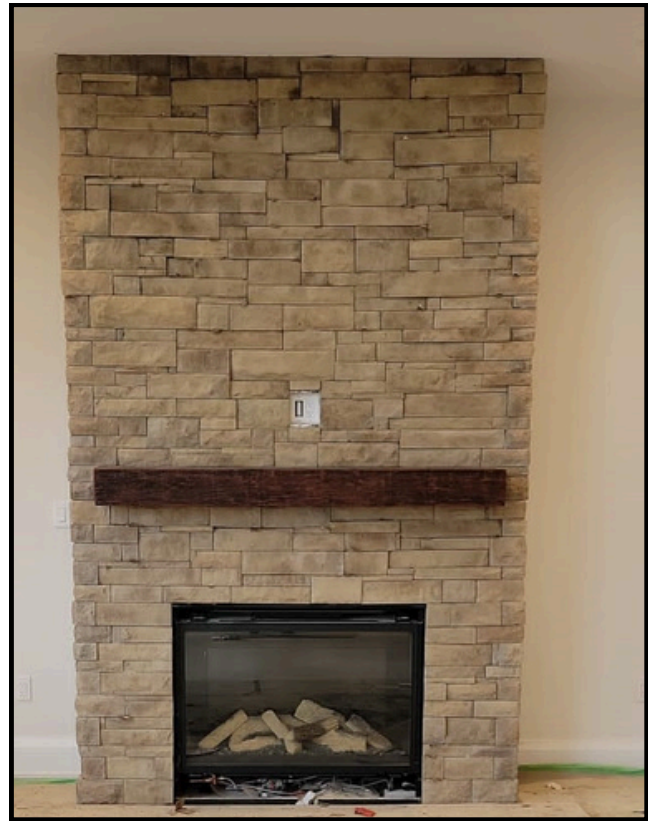

*All dimensions are in inches. All sizes available upon request.