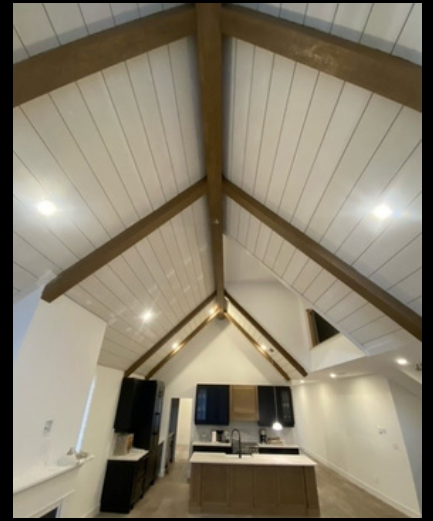

dash

ash grey

golden oak

zebrawood

Available sizes: 6" x 6", 4" x 8", 8" x 8"

Spec

*all dimensions are in inches

FAUX WOOD LEDGE