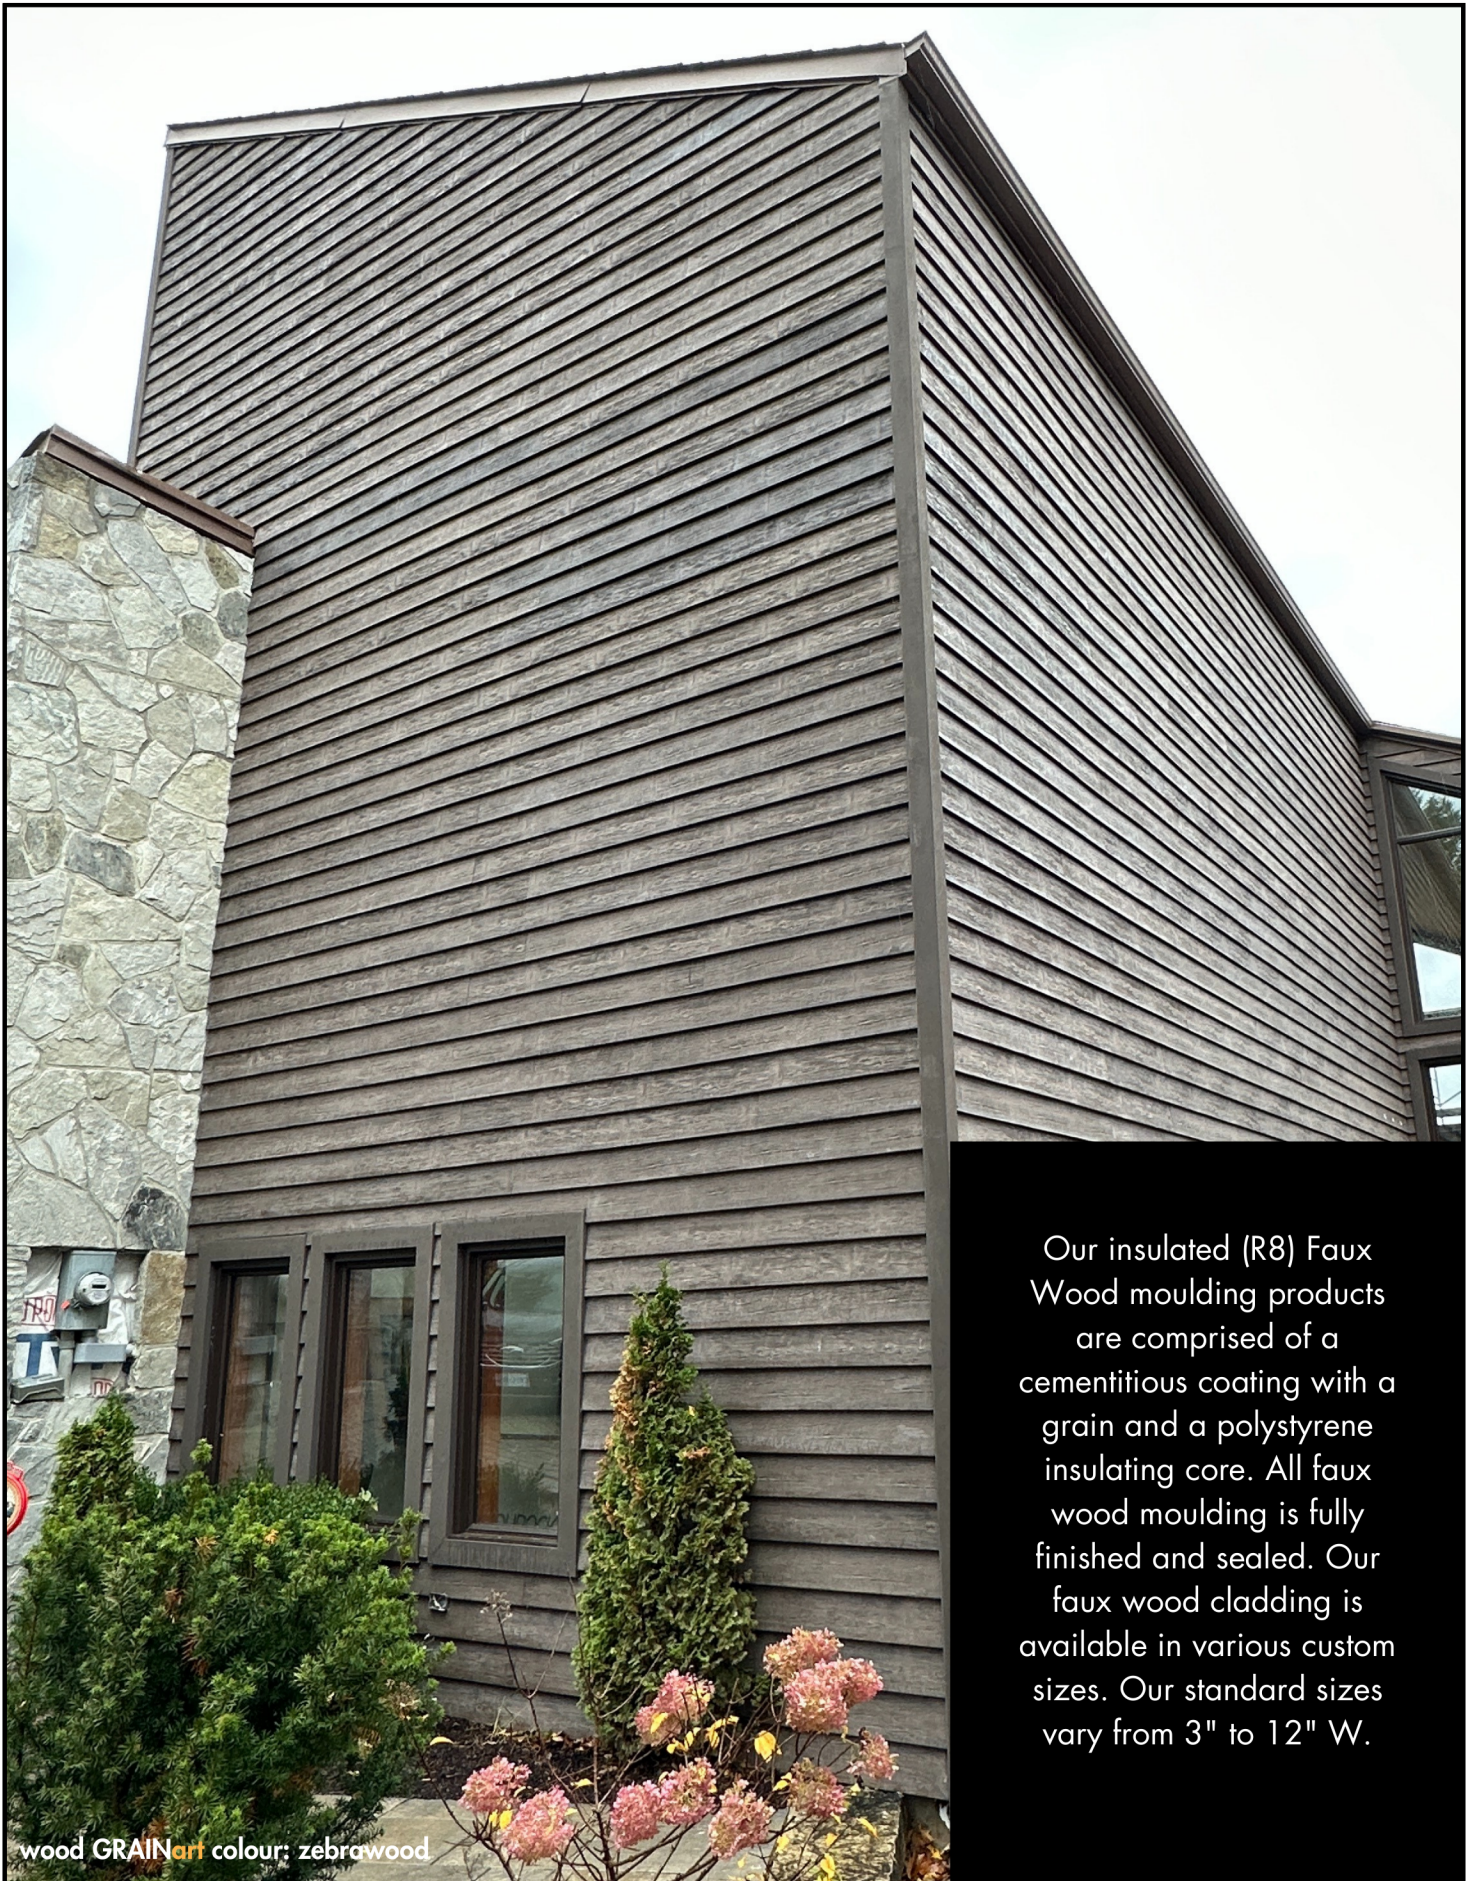

## Faux Wood Moulding - GRAINart

Our insulated (R8) Faux Wood moulding products are comprised of a cementitious coating with a grain and a polystyrene insulating core. All faux wood moulding is fully finished and sealed. Our faux wood cladding is available in various custom sizes. Our standard sizes vary from 3" to 12" W.