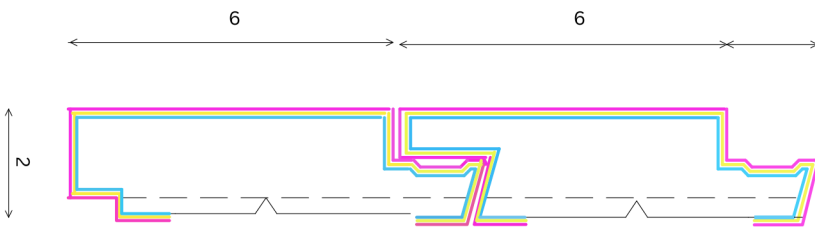

DIMENSIONS

All dimensions are in inches

- Reinforcing Mesh
- Base Coat
- Top Coat