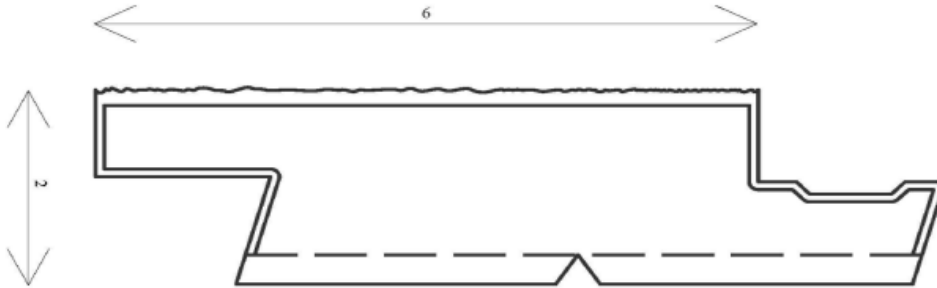

Chalkboard

Cafe Mista

Cali Clay

Aurora Almond

EXTERIOR MOULDING: WD-GRAINart-6

DIMENSIONS All dimensions are in inches

Reinforcing Mesh

Base Coat