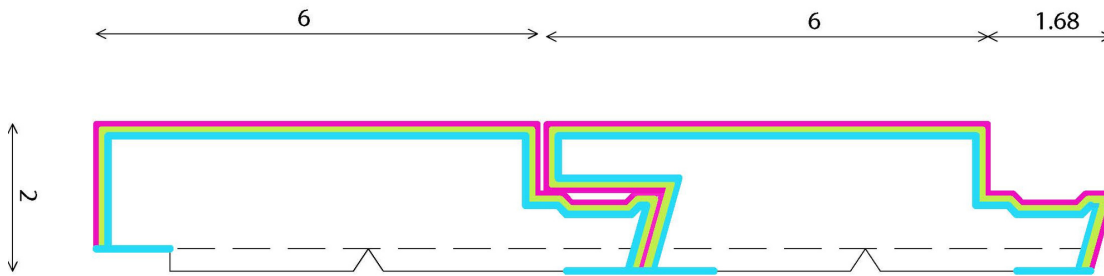

Chalkboard

Cafe Mista

Cali Clay

Aurora Almond

EXTERIOR MOULDING: WD-GRAINart-6

DIMENSIONS All dimensions are in inches

Reinforcing Mesh

Base Coat