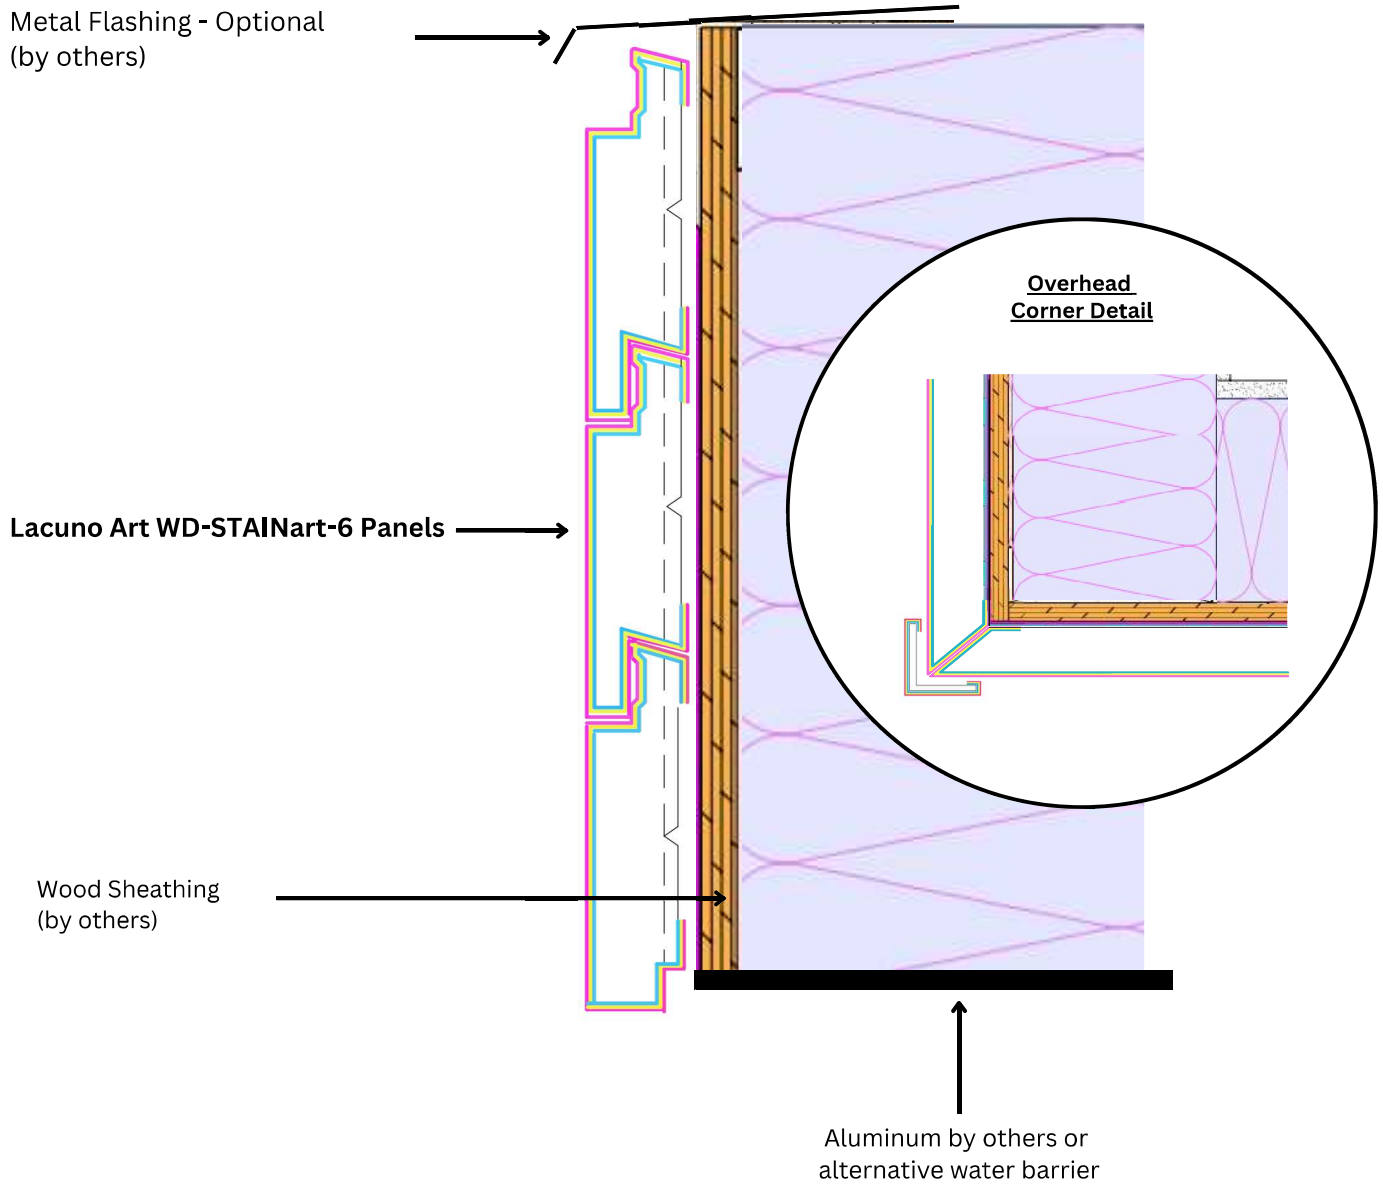

Woodframe Construction
Horizontal Panel Application on Canopy Buildout

***Approved EIFS supplier: Durock Alfacings International Ltd.**

Tel: 905.553.6050

email: info@lacunoart.com

17-2501 Rutherford Rd, Concord ON L4K 2N6