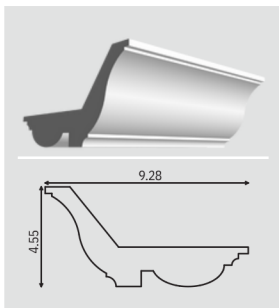

12" SERIES

378

LIGHT COVERS

CLC-02

CLC-05

CLC-08

INTERIOR MOULDING

B-1

B-2

B-3

B-4

B-5

B-6

B-7

B-7 XL

B-13