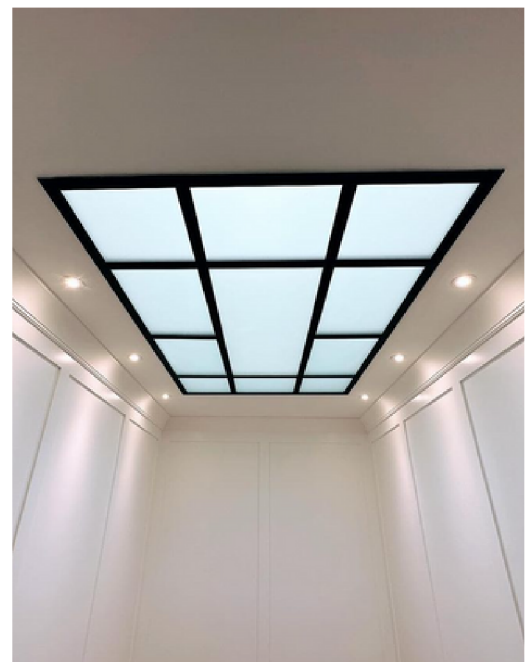

12" SERIES

378

LIGHT COVERS

CLC-02

CLC-05

CLC-08

INTERIOR MOULDING

B-1