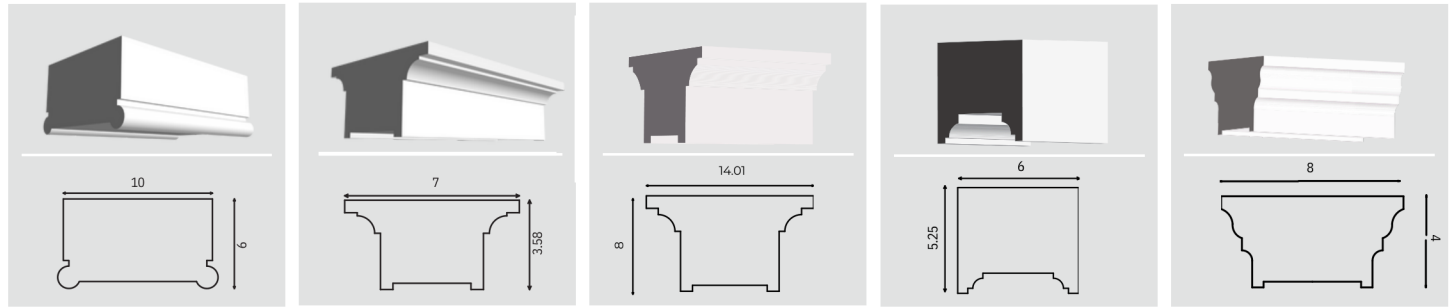

12" SERIES

378

LIGHT COVERS

CLC-02

CLC-05

CLC-08

INTERIOR MOULDING

B-1

B-2

B-3

B-4

B-5

B-6

B-7

B-7 XL

B-13