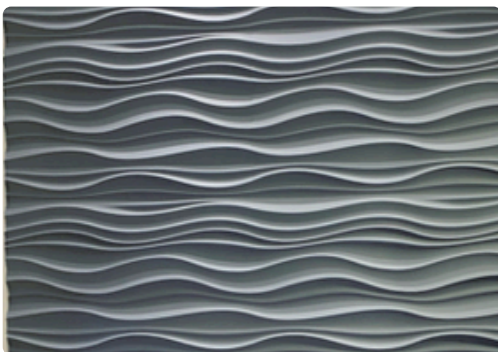

## 3D ART PANELS

*3D ART PANELS*

Our 3D Art Panels are made from specially formulated gypsum plaster and modified cement. When aligned together they create a seamless wall treatment. The wall panels are available in a number of dimensions, perfect for small or large scale design projects.

*CONCRETE OPTIONS*

Concrete wall panels are the ultimate in contemporary design. Our interior CONCRETE art panel wall cladding can be used on both residential and commercial projects.

*FLUTED PANELS*

Our fluted panel mouldings are extruded and made of polystyrene and modified cement. Enhance walls or ceilings with this contemporary trendy product.

# 3D ART PANELS

Our contemporary line of 3D Art Panels work to transform any place into a luxurious space for living.

These interlocking 3D wall art panels are a lightweight, fire rated, and durable product. When installed they create a seamless and textured piece of wall art that creatively manipulates any space through a fine balance of new materials and technology.

Our 3D wall art panels help to define living spaces and influence human interaction with the ultimate goal of enhancing the visual experience for those who interact in these designed spaces.

They are made from specially formulated gypsum plaster and modified cement. When aligned together they create a seamless wall treatment. The wall panels are available in a number of dimensions, perfect for small or large scale design projects.