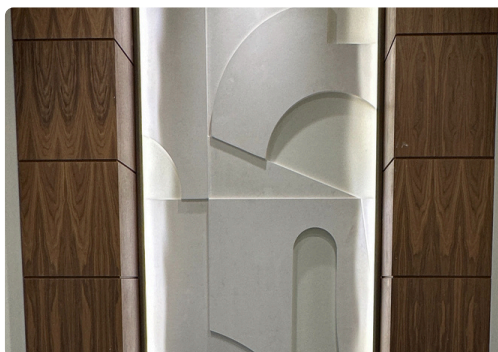

## 3D ART PANELS

*3D ART PANELS*

Our 3D Art Panels are made from specially formulated gypsum plaster and modified cement. When aligned together they create a seamless wall treatment. The wall panels are available in a number of dimensions, perfect for small or large scale design projects.

*CONCRETE OPTIONS*

Concrete wall panels are the ultimate in contemporary design. Our interior CONCRETE art panel wall cladding can be used on both residential and commercial projects.

*FLUTED PANELS*

Our fluted panel mouldings are extruded and made of polystyrene and modified cement. Enhance walls or ceilings with this contemporary trendy product.

# 3D ART PANELS

Our contemporary line of 3D Art Panels work to transform any place into a luxurious space for living.

These interlocking 3D wall art panels are a lightweight, fire rated, and durable product. When installed they create a seamless and textured piece of wall art that creatively manipulates any space through a fine balance of new materials and technology.

Our 3D wall art panels help to define living spaces and influence human interaction with the ultimate goal of enhancing the visual experience for those who interact in these designed spaces.

They are made from specially formulated gypsum plaster and modified cement. When aligned together they create a seamless wall treatment. The wall panels are available in a number of dimensions, perfect for small or large scale design projects.