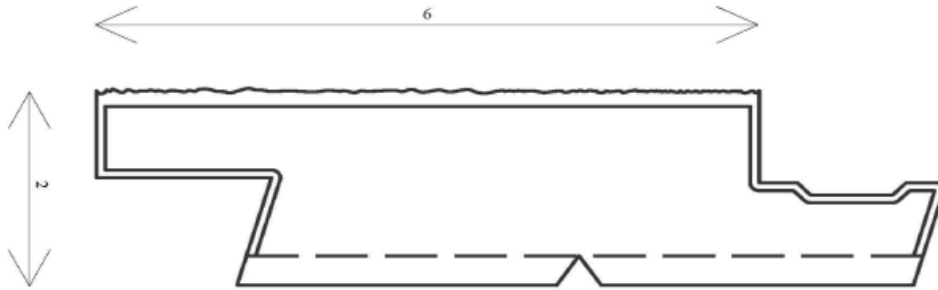

DIMENSIONS All dimensions are in inches