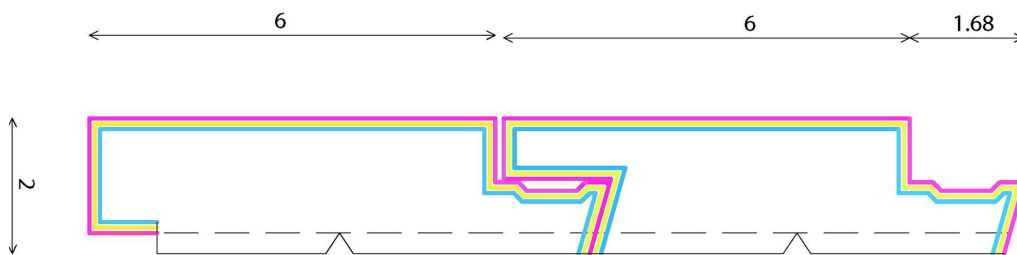

EXTERIOR MOULDING: WD-STAINart-6

DIMENSIONS All dimensions are in inches

Reinforcing Mesh

Base Coat

Top Coat

Contact:
Phone: 905.553.6050
Email: info@lacunoart.com

2501 Rutherford Rd, 17B, Concord ON, L4K 2N6
www.lacunoart.com