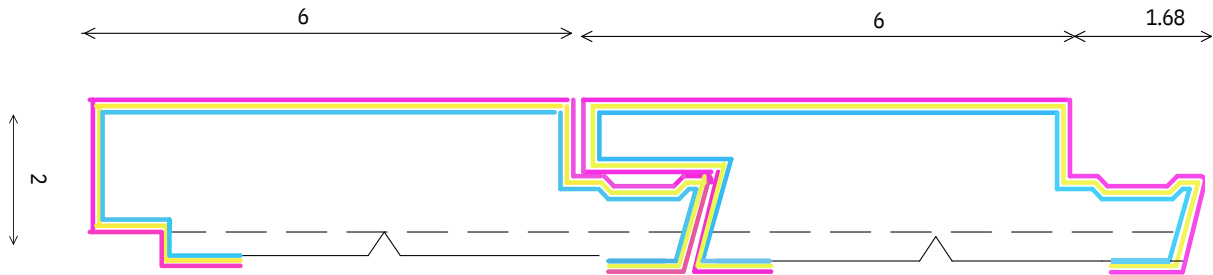

White Oak

Smokey Birch

EXTERIOR MOULDING: WD-STAINart-6

*The last number of the code "WD-STAINart-6" determines the size of the board, i.e. WD-STAINart-6 is for 6" board.

DIMENSIONS

All dimensions are in inches