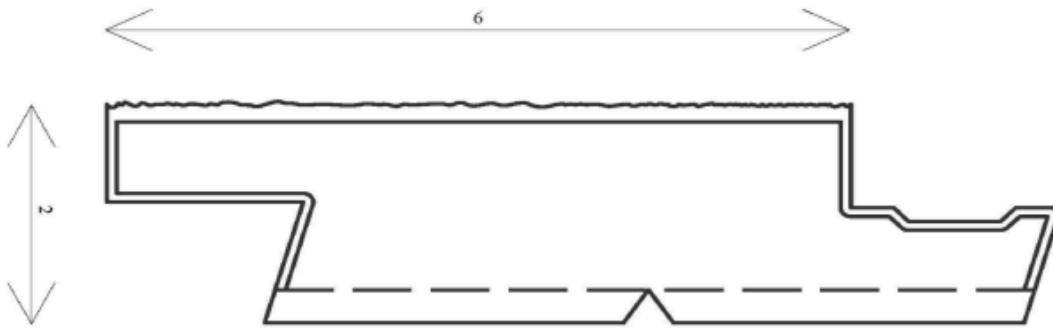

White Oak

Smokey Birch

EXTERIOR MOULDING: WD-STAINart-6

*The last number of the code "WD-STAINart-6" determines the size of the board, i.e. WD-STAINart-6 is for 6" board.

DIMENSIONS

All dimensions are in inches