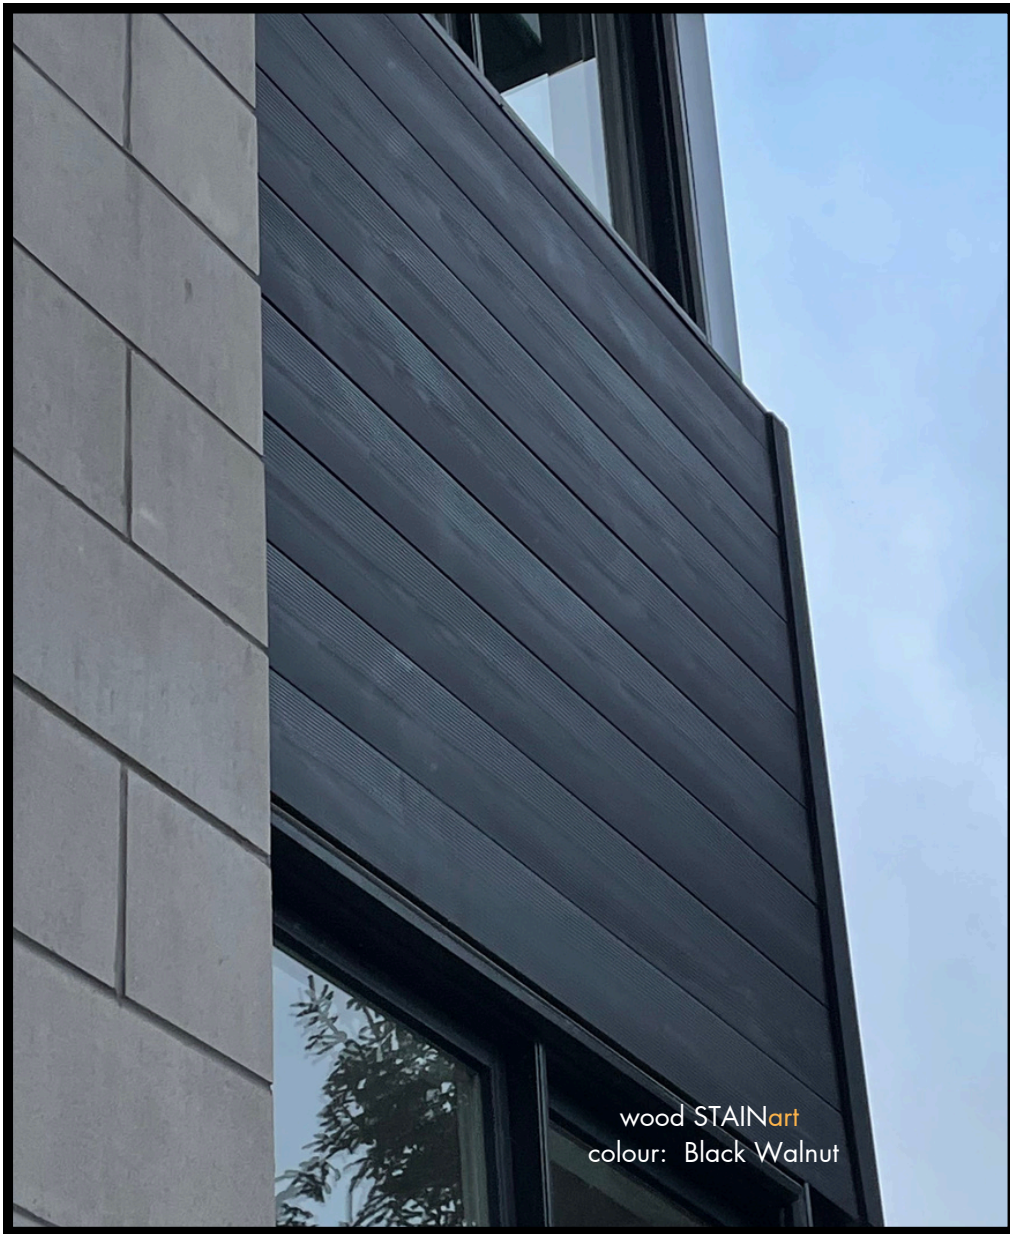

LACUNO ART™
LACUNO ART™

wood STAINart colour: Dark Cherry

Faux Wood Moulding - STAINart

wood STAINart
colour: Black Walnut

WD - STAINart - SERIES

Our insulated (R8) Faux Wood moulding products are comprised of a cementitious coating with a grain and a polystyrene insulating core. All faux wood moulding is fully finished and sealed. Our faux wood cladding is available in various custom sizes. Our standard sizes vary from 3" to 12"W.

Colour Selections

Nordic Fir

Ash Grey

Black Walnut

Dark Cherry

Dark Walnut

Zebrawood

Teak