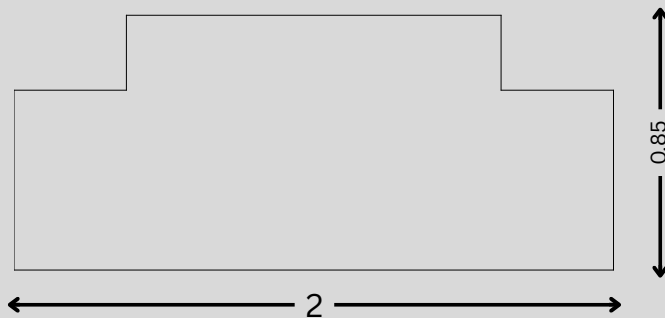

## INTERIOR SERIES: BCP-55

---

**DIMENSIONS** All dimensions are in inches

---

Contact:  
Phone: 905.553.6050  
Email: [info@lacunoart.com](mailto:info@lacunoart.com)

2501 Rutherford Rd, 17B, Concord ON, L4K 2N6  
[www.lacunoart.com](http://www.lacunoart.com)