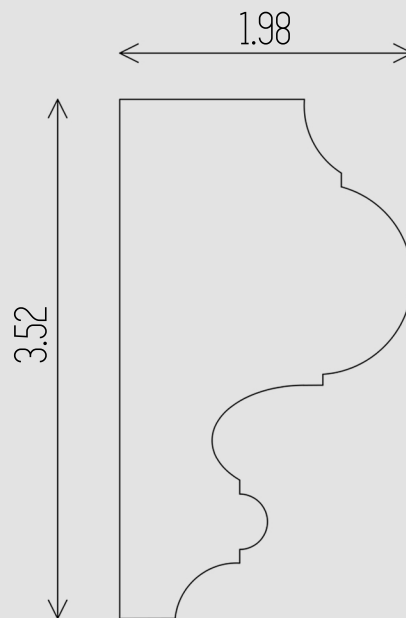

## INTERIOR SERIES: BCP-06

---

---

### DIMENSIONS All dimensions are in inches

---

Contact:  
Phone: 905.553.6050  
Email: [info@lacunoart.com](mailto:info@lacunoart.com)

2501 Rutherford Rd, 17B, Concord ON, L4K 2N6  
[www.lacunoart.com](http://www.lacunoart.com)