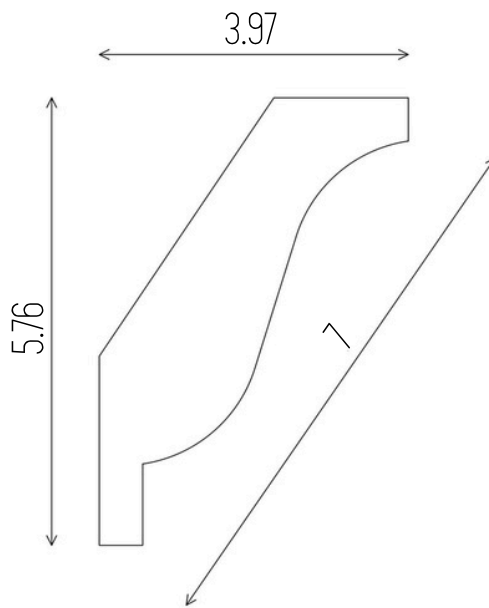

## INTERIOR SERIES: B-7-6

### DIMENSIONS All dimensions are in inches

Contact:  
Phone: 905.553.6050  
Email: [info@lacunoart.com](mailto:info@lacunoart.com)

2501 Rutherford Rd, 17B, Concord ON, L4K 2N6  
[www.lacunoart.com](http://www.lacunoart.com)