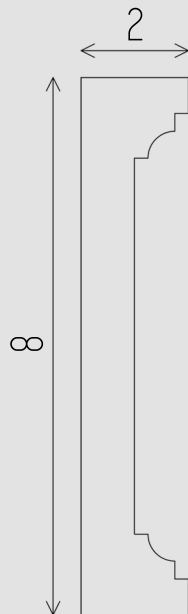

LACUNO ART™
LACUNO ART™

EXTERIOR SERIES: BEB-02

DIMENSIONS All dimensions are in inches

Contact:
Phone: 905.553.6050
Email: info@lacunoart.com

2501 Rutherford Rd, 17B, Concord ON, L4K 2N6
www.lacunoart.com