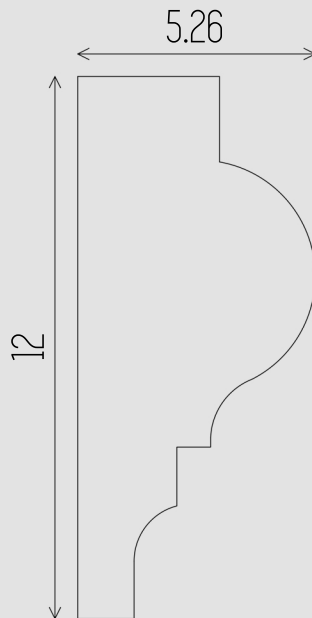

LACUNO ART™
LACUNO ART™

EXTERIOR SERIES: BEB-04

DIMENSIONS All dimensions are in inches

Contact:
Phone: 905.553.6050
Email: info@lacunoart.com

2501 Rutherford Rd, 17B, Concord ON, L4K 2N6
www.lacunoart.com