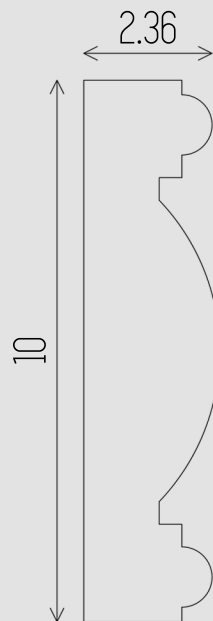

LACUNO ART™
LACUNO ART™

EXTERIOR SERIES: BEB-07

DIMENSIONS All dimensions are in inches

Contact:
Phone: 905.553.6050
Email: info@lacunoart.com

2501 Rutherford Rd, 17B, Concord ON, L4K 2N6
www.lacunoart.com