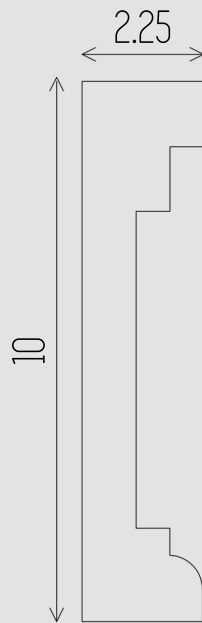

LACUNO ART™
LACUNO ART™

EXTERIOR SERIES: BEB-08

DIMENSIONS All dimensions are in inches

Contact:
Phone: 905.553.6050
Email: info@lacunoart.com

2501 Rutherford Rd, 17B, Concord ON, L4K 2N6
www.lacunoart.com