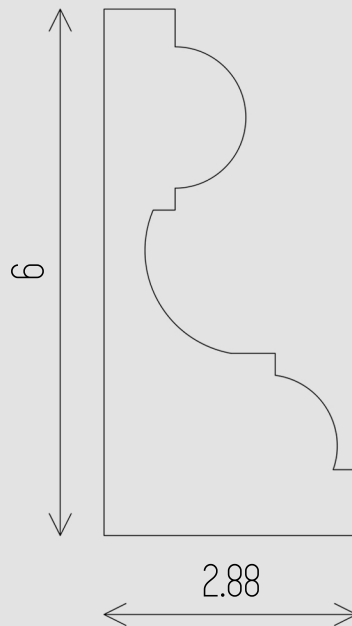

LACUNO ART™
LACUNO ART MLL

EXTERIOR SERIES: BEBAS-03

DIMENSIONS All dimensions are in inches

Contact:
Phone: 905.553.6050
Email: info@lacunoart.com

2501 Rutherford Rd, 17B, Concord ON, L4K 2N6
www.lacunoart.com