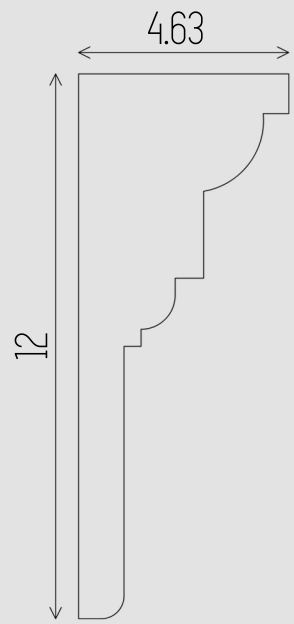

EXTERIOR SERIES: BEC-01

DIMENSIONS All dimensions are in inches

Contact:
Phone: 905.553.6050
Email: info@lacunoart.com

2501 Rutherford Rd, 17B, Concord ON, L4K 2N6
www.lacunoart.com