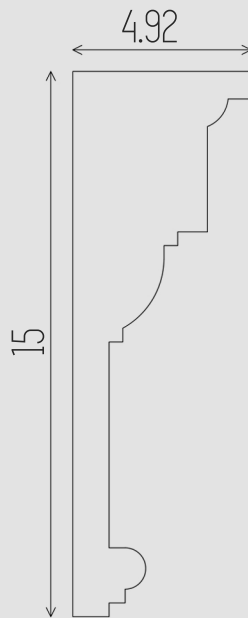

EXTERIOR SERIES: BEC-05

DIMENSIONS All dimensions are in inches

Contact:
Phone: 905.553.6050
Email: info@lacunoart.com

2501 Rutherford Rd, 17B, Concord ON, L4K 2N6
www.lacunoart.com