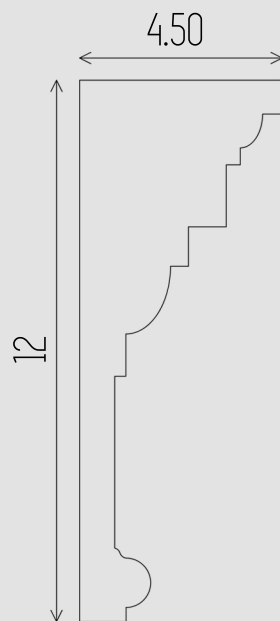

EXTERIOR SERIES: BEC-06

DIMENSIONS All dimensions are in inches

Contact:
Phone: 905.553.6050
Email: info@lacunoart.com

2501 Rutherford Rd, 17B, Concord ON, L4K 2N6
www.lacunoart.com