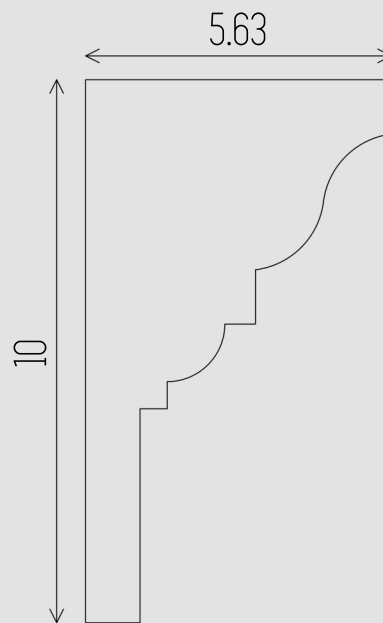

EXTERIOR SERIES: BEC-08

DIMENSIONS All dimensions are in inches

Contact:
Phone: 905.553.6050
Email: info@lacunoart.com

2501 Rutherford Rd, 17B, Concord ON, L4K 2N6
www.lacunoart.com