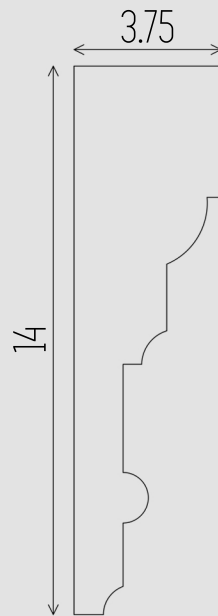

LACUNO ART™
LACUNO ART™

EXTERIOR SERIES: BEC-10

DIMENSIONS All dimensions are in inches

Contact:
Phone: 905.553.6050
Email: info@lacunoart.com

2501 Rutherford Rd, 17B, Concord ON, L4K 2N6
www.lacunoart.com