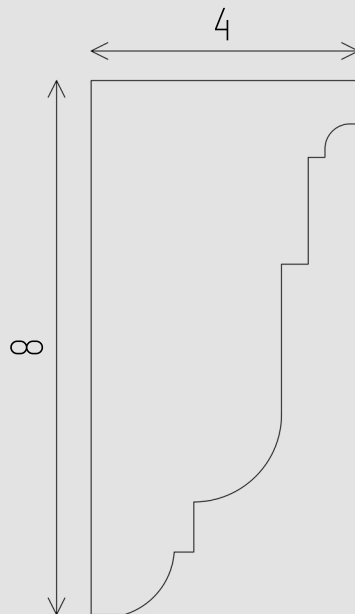

LACUNO ART™
LACUNO ART™

EXTERIOR SERIES: BEC-11

DIMENSIONS All dimensions are in inches

Contact:
Phone: 905.553.6050
Email: info@lacunoart.com

2501 Rutherford Rd, 17B, Concord ON, L4K 2N6
www.lacunoart.com