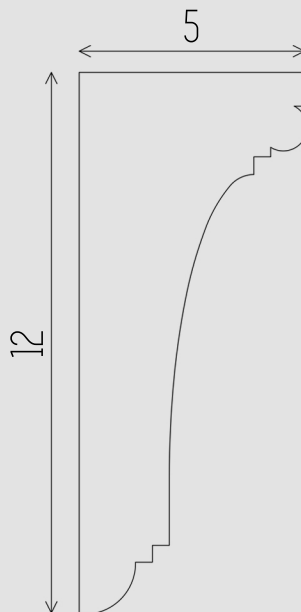

LACUNO ART™
LACUNO ART™

EXTERIOR SERIES: BEC-12

DIMENSIONS All dimensions are in inches

Contact:
Phone: 905.553.6050
Email: info@lacunoart.com

2501 Rutherford Rd, 17B, Concord ON, L4K 2N6
www.lacunoart.com