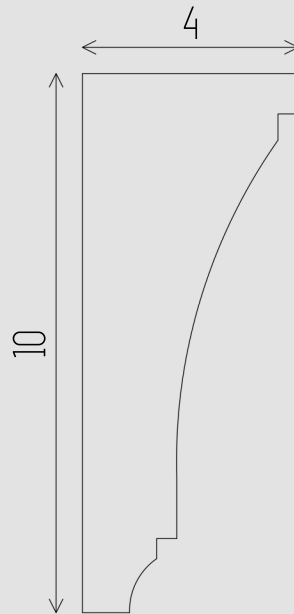

LACUNO ART™
LACUNO ART™

EXTERIOR SERIES: BEC-13

DIMENSIONS

All dimensions are in inches

Contact:
Phone: 905.553.6050
Email: info@lacunoart.com

2501 Rutherford Rd, 17B, Concord ON, L4K 2N6
www.lacunoart.com