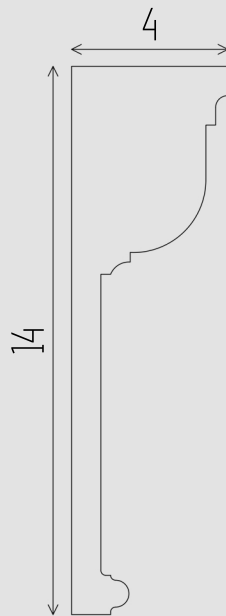

## EXTERIOR SERIES: BEC-14

### DIMENSIONS All dimensions are in inches

Contact:  
Phone: 905.553.6050  
Email: [info@lacunoart.com](mailto:info@lacunoart.com)

2501 Rutherford Rd, 17B, Concord ON, L4K 2N6  
[www.lacunoart.com](http://www.lacunoart.com)