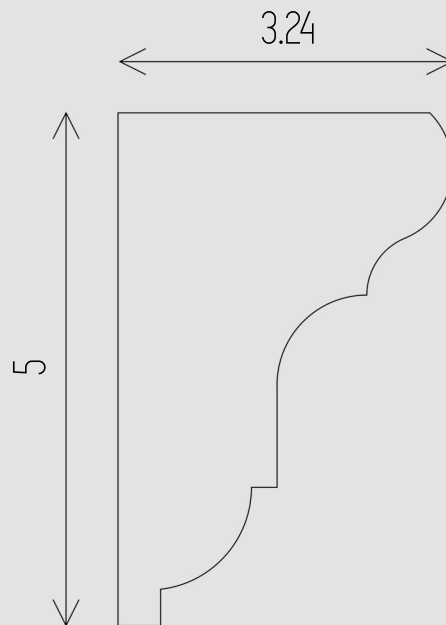

### DIMENSIONS All dimensions are in inches

---

Contact:  
Phone: 905.553.6050  
Email: [info@lacunoart.com](mailto:info@lacunoart.com)

2501 Rutherford Rd, 17B, Concord ON, L4K 2N6  
[www.lacunoart.com](http://www.lacunoart.com)