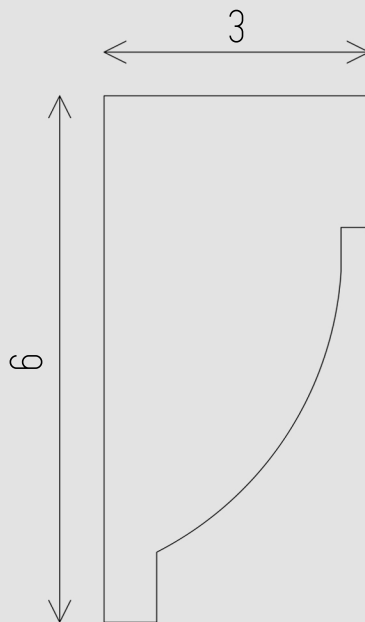

EXTERIOR SERIES: BECAP-02

DIMENSIONS All dimensions are in inches

Contact:
Phone: 905.553.6050
Email: info@lacunoart.com

2501 Rutherford Rd, 17B, Concord ON, L4K 2N6
www.lacunoart.com