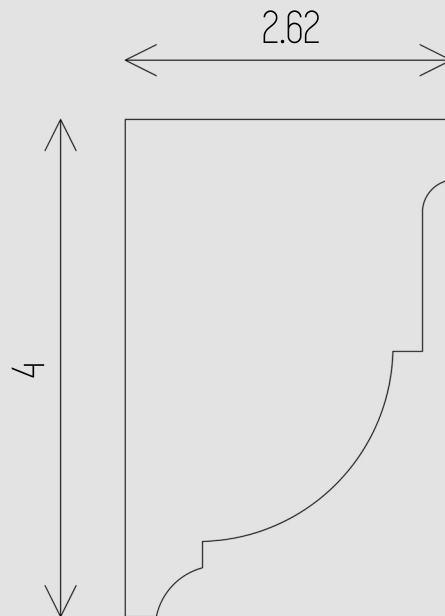

LACUNO ART™
LACUNO ART MLL

EXTERIOR SERIES: BECAP-03

DIMENSIONS All dimensions are in inches

Contact:
Phone: 905.553.6050
Email: info@lacunoart.com

2501 Rutherford Rd, 17B, Concord ON, L4K 2N6
www.lacunoart.com