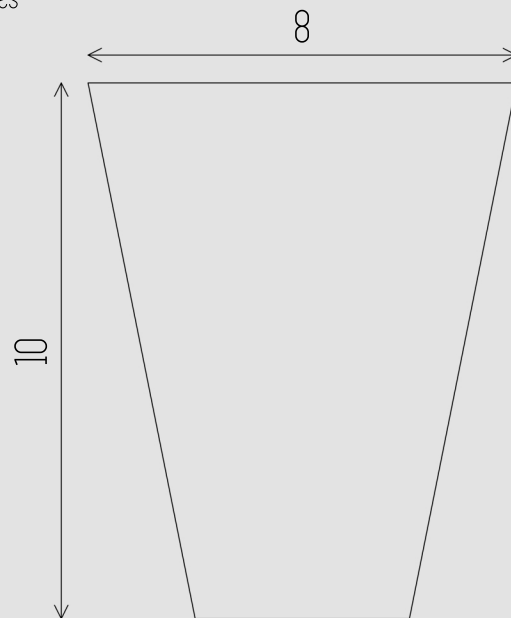

LACUNO ART™
LACUNO ART™

EXTERIOR SERIES: BEKS-02

DIMENSIONS

All dimensions are in inches

Contact:
Phone: 905.553.6050
Email: info@lacunoart.com

2501 Rutherford Rd, 17B, Concord ON, L4K 2N6
www.lacunoart.com