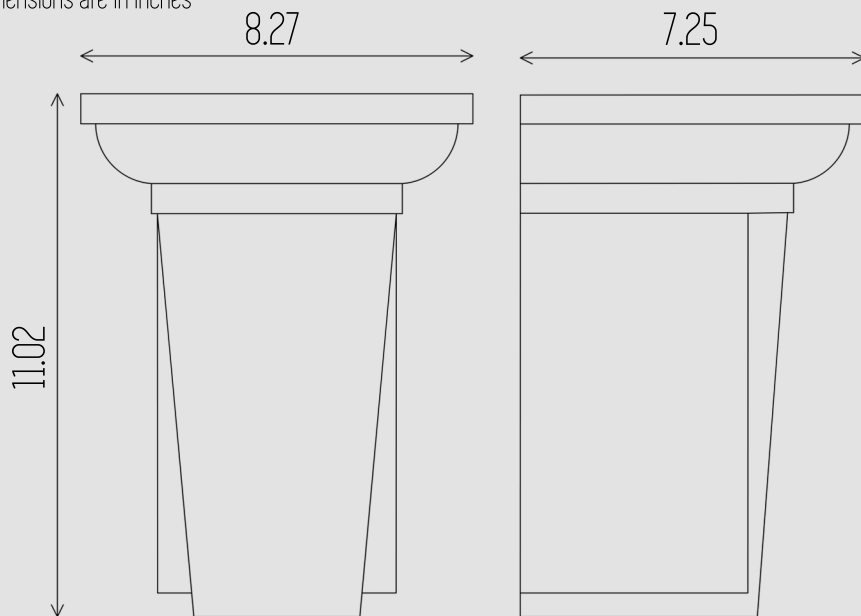

LACUNO ART™
LACUNO ART™

EXTERIOR SERIES: BEKS-03

DIMENSIONS

All dimensions are in inches

Contact:
Phone: 905.553.6050
Email: info@lacunoart.com

2501 Rutherford Rd, 17B, Concord ON, L4K 2N6
www.lacunoart.com