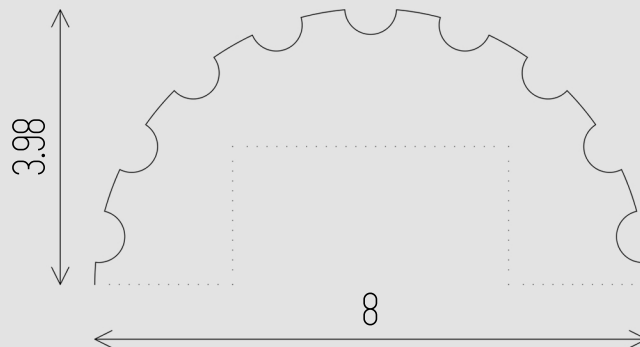

LACUNO ART™
LACUNO ART INC.

EXTERIOR SERIES: BECOL-FLUTED

DIMENSIONS

All dimensions are in inches

Contact:
Phone: 905.553.6050
Email: info@lacunoart.com

2501 Rutherford Rd, 17B, Concord ON, L4K 2N6
www.lacunoart.com