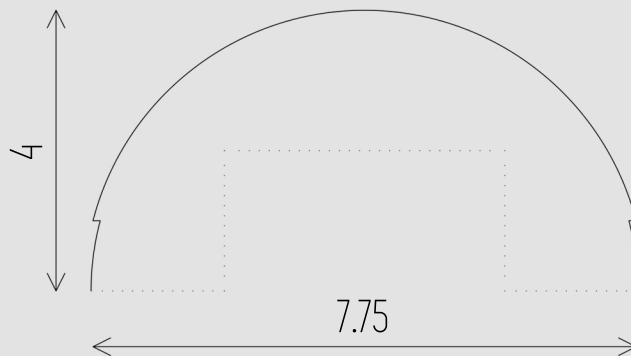

EXTERIOR SERIES: BECOL-SMOOTH

DIMENSIONS

All dimensions are in inches

Contact:
Phone: 905.553.6050
Email: info@lacunoart.com

2501 Rutherford Rd, 17B, Concord ON, L4K 2N6
www.lacunoart.com