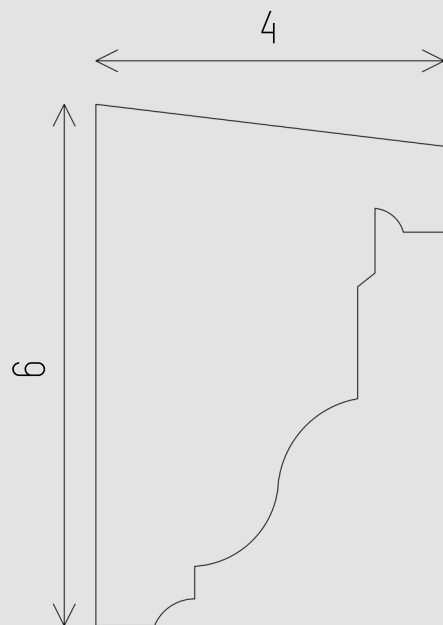

LACUNO ART™
LACUNO ART™

EXTERIOR SERIES: BEWS-11

DIMENSIONS All dimensions are in inches

Contact:
Phone: 905.553.6050
Email: info@lacunoart.com

2501 Rutherford Rd, 17B, Concord ON, L4K 2N6
www.lacunoart.com